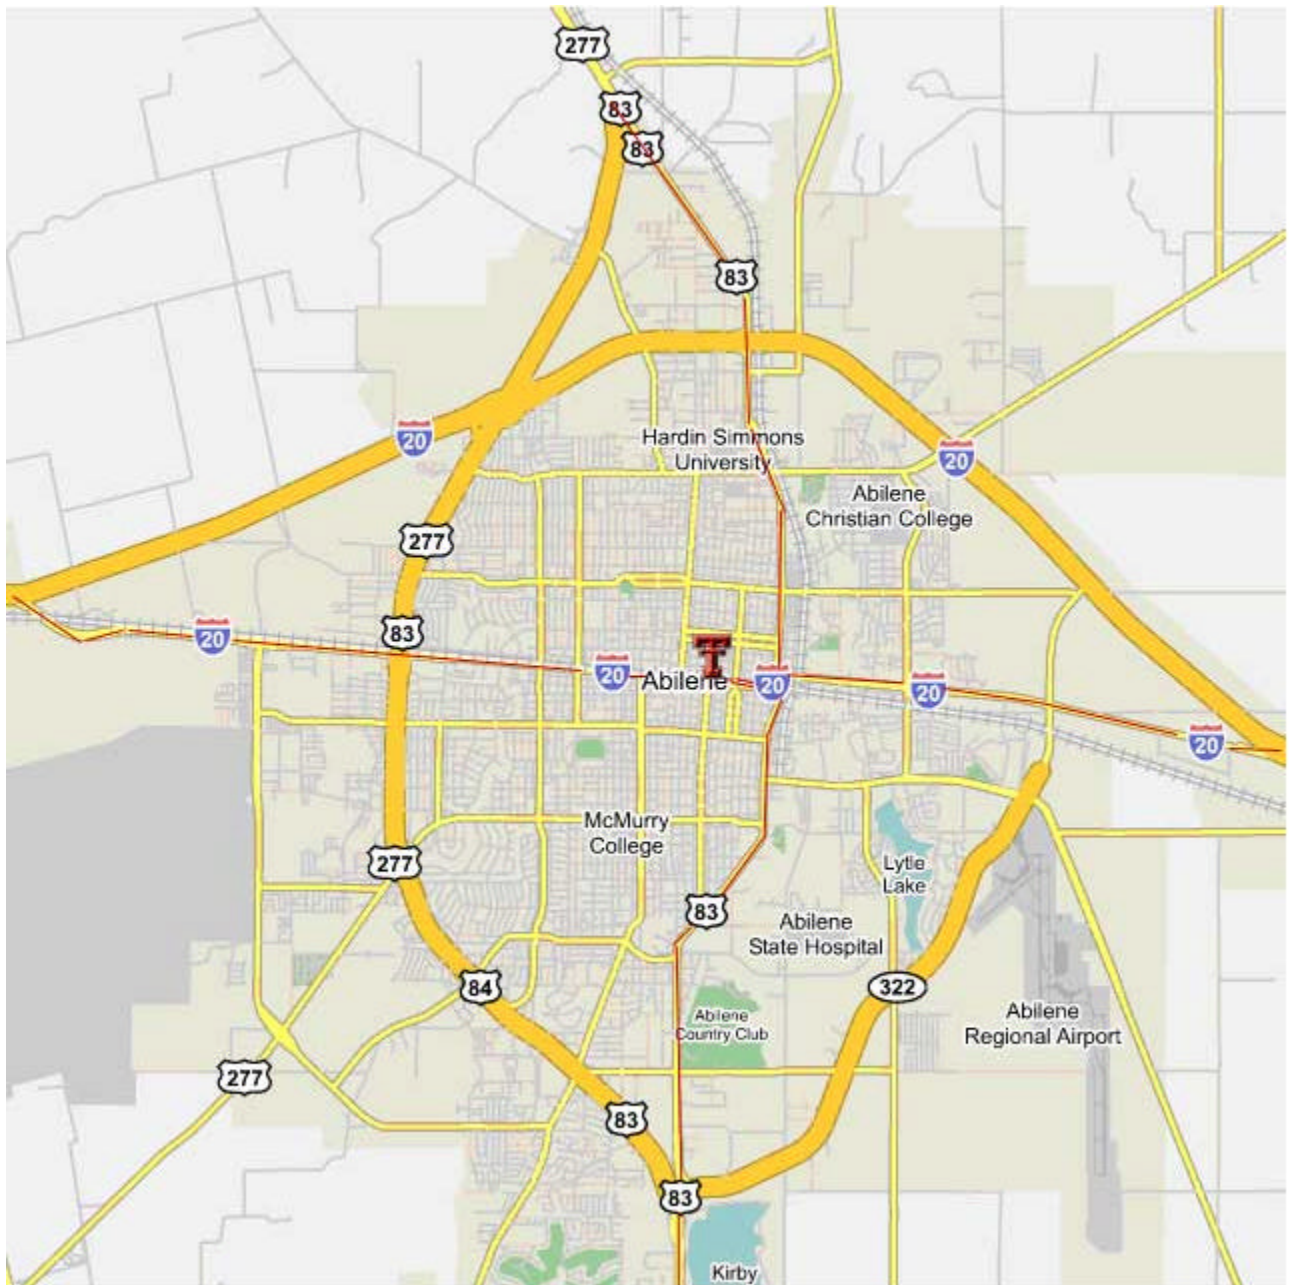

Driving Directions

TTU at Abilene is located at 302 Pine Street across from the main post office in downtown Abilene near the intersection of Business 20 and Business 83.

From the East or West exit on Business 20 and proceed to the intersection of Business 83 (Treadaway Blvd.) near downtown. From the North or South take Business 83 (Treadaway Blvd.) to the intersection of Business 20. Proceed to detailed map below.

Proceed to the intersection of Business 20 and Business 83 which is north of the railroad tracks. Go west on N 2nd - N 2nd turns into N 1st (not on map), so take the first right after the light to stay on N 2nd. Go past Pine to Cypress. Turn right (north) on Cypress. Turn right onto N 3rd St. at the next corner. Park in the 1 hour parking spots on either side of the street - we have stickers to forgive parking tickets. Enter the side door on N 3rd (front doors remained locked.) Administrative offices are on the 3rd floor - elevator is behind stairwell.