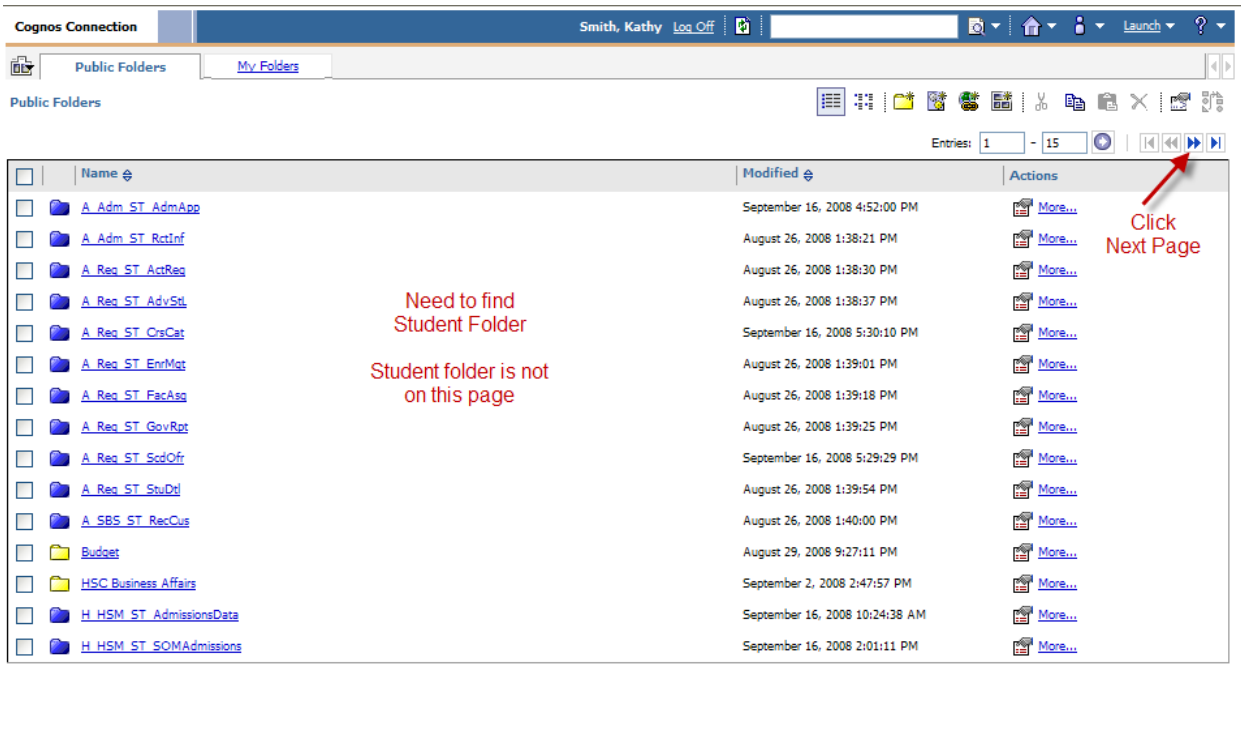

This is the link, <http://cognos.texastech.edu>

You will login with your eraidr and then  
➡ select Cognos Content

Now – look for the Student Folder  
The student folder might be on the next page  
Click on the Arrow for “Next Page” to look for additional folders