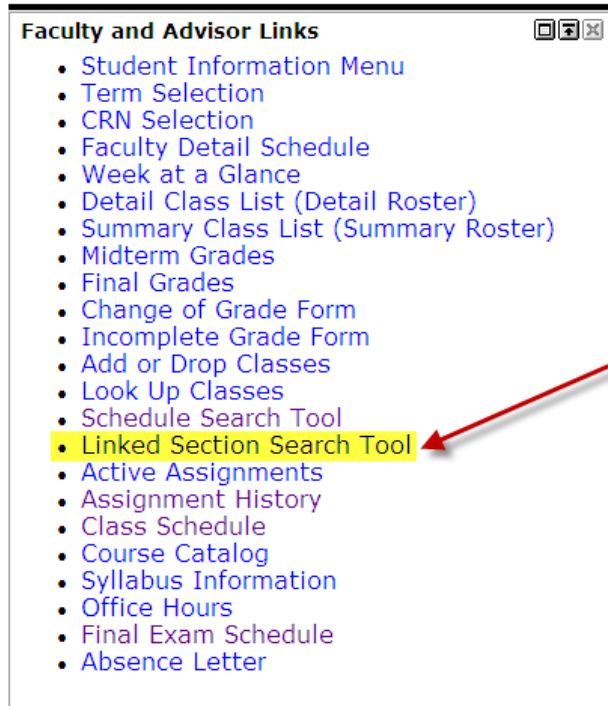

Links, Links, and more Links! How to view what classes are linked together and help students register!

If you have questions regarding what sections are linked together, you can use the Linked Section Search Tool to help. Start by logging into Raiderlink and looking under your Faculty & Advisor tabs. To the right of the page is a list of helpful links. Use the Linked Section Search Tool to help advise students and check your work!

1. Click on the Linked Section Search Tool

2. To view linked course details, choose a term, a subject, and a course, then click on Display Linked Courses button. Linked courses need to be registered together, click the + symbol to expand the listing of associated sections.