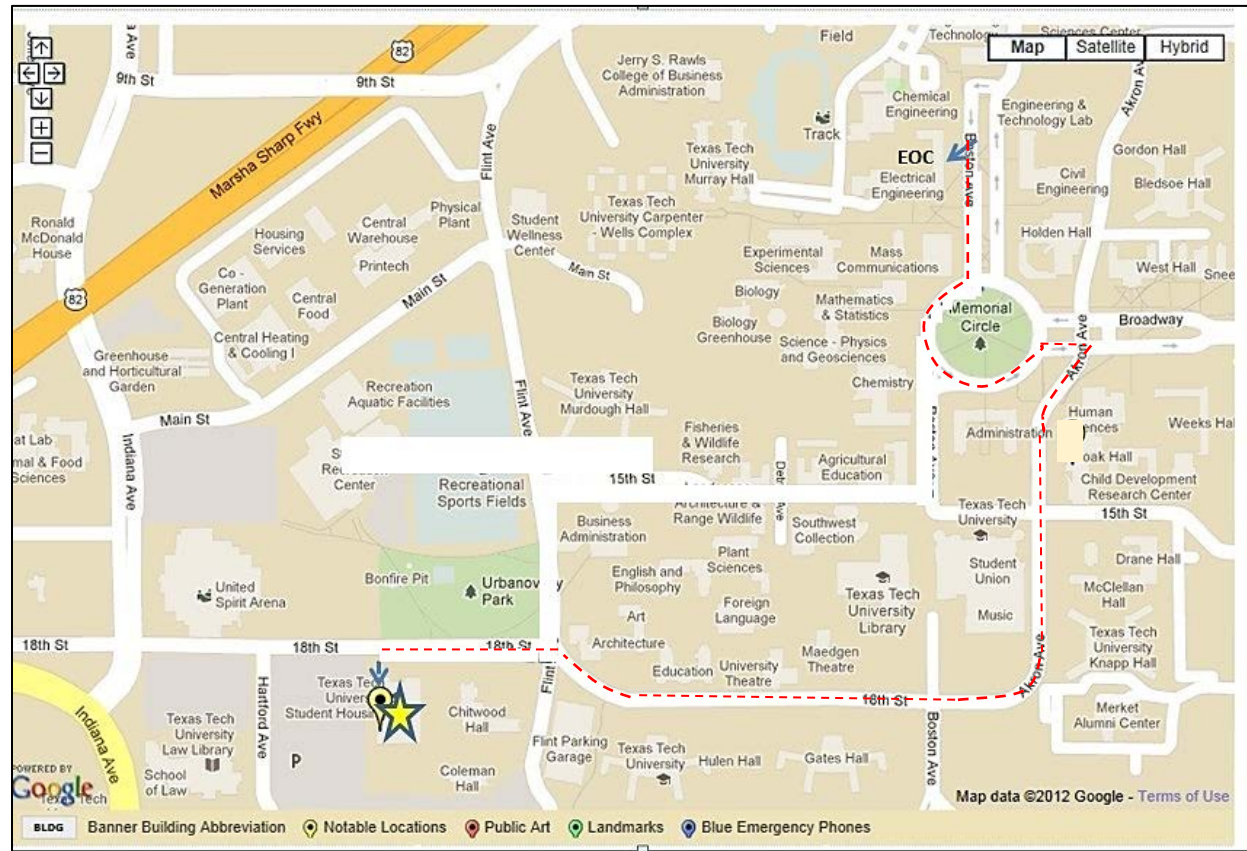

Driving Map from the EOC to the University Career Center in Wiggins Complex

Starting at the EOC, go south on Boston Ave to exit the Engineering Key. Follow Boston Ave/Broadway around Memorial Circle (one way) and turn right on Akron Ave. Continue on Akron Ave past the Student Union Building onto 18th Street. Follow 18th Street across Flint Ave and the University Career Center will be on your left in Wiggins Complex.