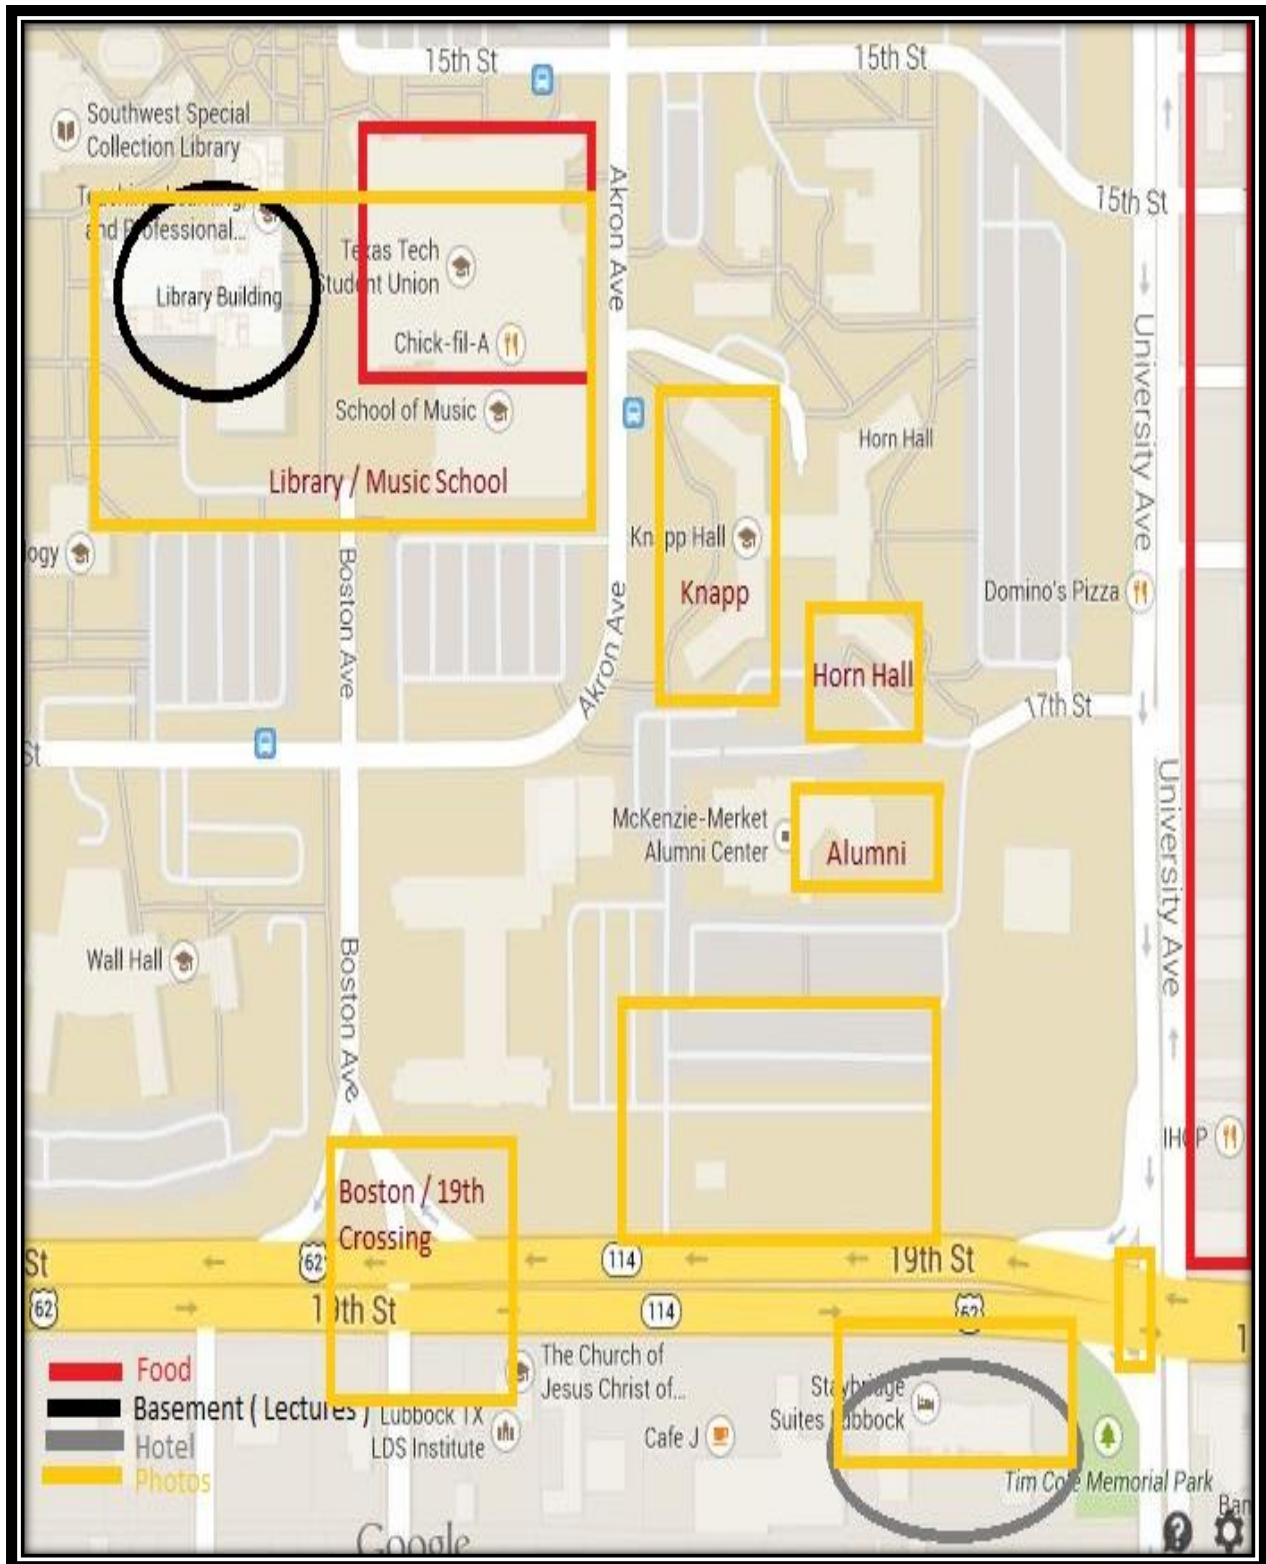

# Texas Tech Security Workshop

Walking Distance : Hotel to Library (Approx 1/3<sup>rd</sup> Mile)

Hotel ( Staybridge Suites )

19<sup>th</sup> Street in Front of Hotel on Left ( TTU on Right Side ) Photo is Facing West

Safety Crossing if Necessary to the East (Behind This ) Below

19<sup>th</sup> and University Crossing by Hotel on TTU Side After Crossing

Walk Northwest if Possible or West then North

TTU Picture from 19<sup>th</sup> St towards Alumni Building and Parking Lot  
If Walking West from Above and Looking Right

Alumni Center if went North / NW

Horn Hall facing West

Knapp Hall Facing East

Might Pass the above Buildings depending on Routes

Akron Ave View of Library in Distance Behind Tree and School of Music Heading West / NW

Destination Basement @ Library ( Building on Left )

Student Union ( Food ) on Right

More Food Along University Drive and All Over Town

ATLC in the Basement of Library for Most Sessions

[http://library.ttu.edu/about/facility/i\\_map.php](http://library.ttu.edu/about/facility/i_map.php) for Interactive Map of Library