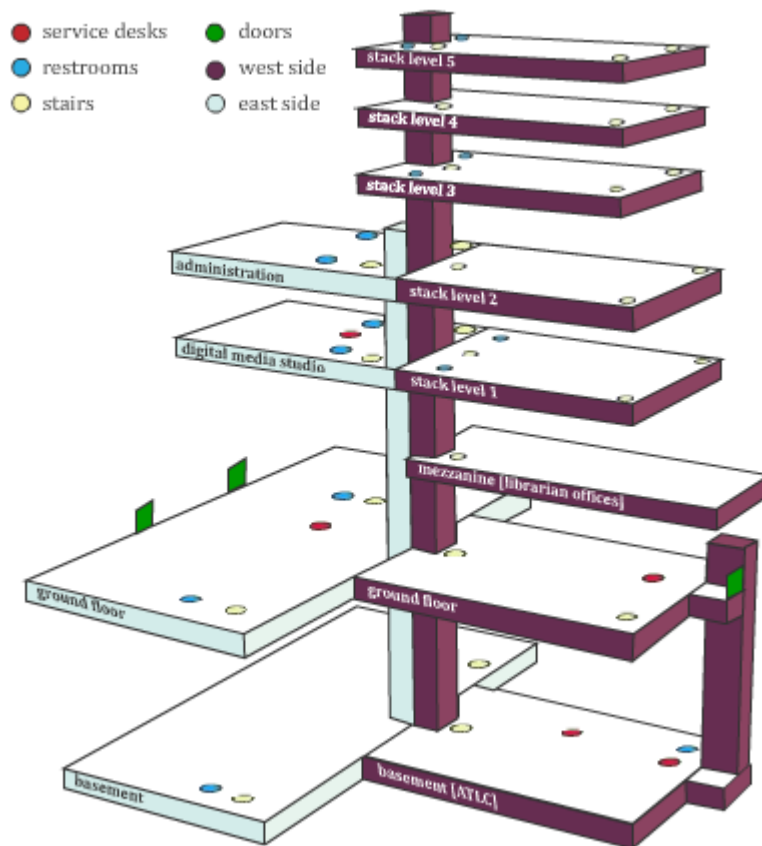

# Texas Tech Security Workshop

Walking Distance : Hotel to Library (Approx 1/3<sup>rd</sup> Mile)

Hotel ( Staybridge Suites )

19<sup>th</sup> Street in Front of Hotel on Left ( TTU on Right Side ) Photo is Facing West

Safety Crossing if Necessary to the East (Behind This ) Below

19<sup>th</sup> and University Crossing by Hotel on TTU Side After Crossing

Walk Northwest if Possible or West then North

TTU Picture from 19<sup>th</sup> St towards Alumni Building and Parking Lot  
If Walking West from Above and Looking Right

Alumni Center if went North / NW

Horn Hall facing West

Knapp Hall Facing East

Might Pass the above Buildings depending on Routes

Akron Ave View of Library in Distance Behind Tree and School of Music Heading West / NW

Destination Basement @ Library ( Building on Left )

Student Union ( Food ) on Right

More Food Along University Drive and All Over Town

ATLC in the Basement of Library for Most Sessions

[http://library.ttu.edu/about/facility/i\\_map.php](http://library.ttu.edu/about/facility/i_map.php) for Interactive Map of Library