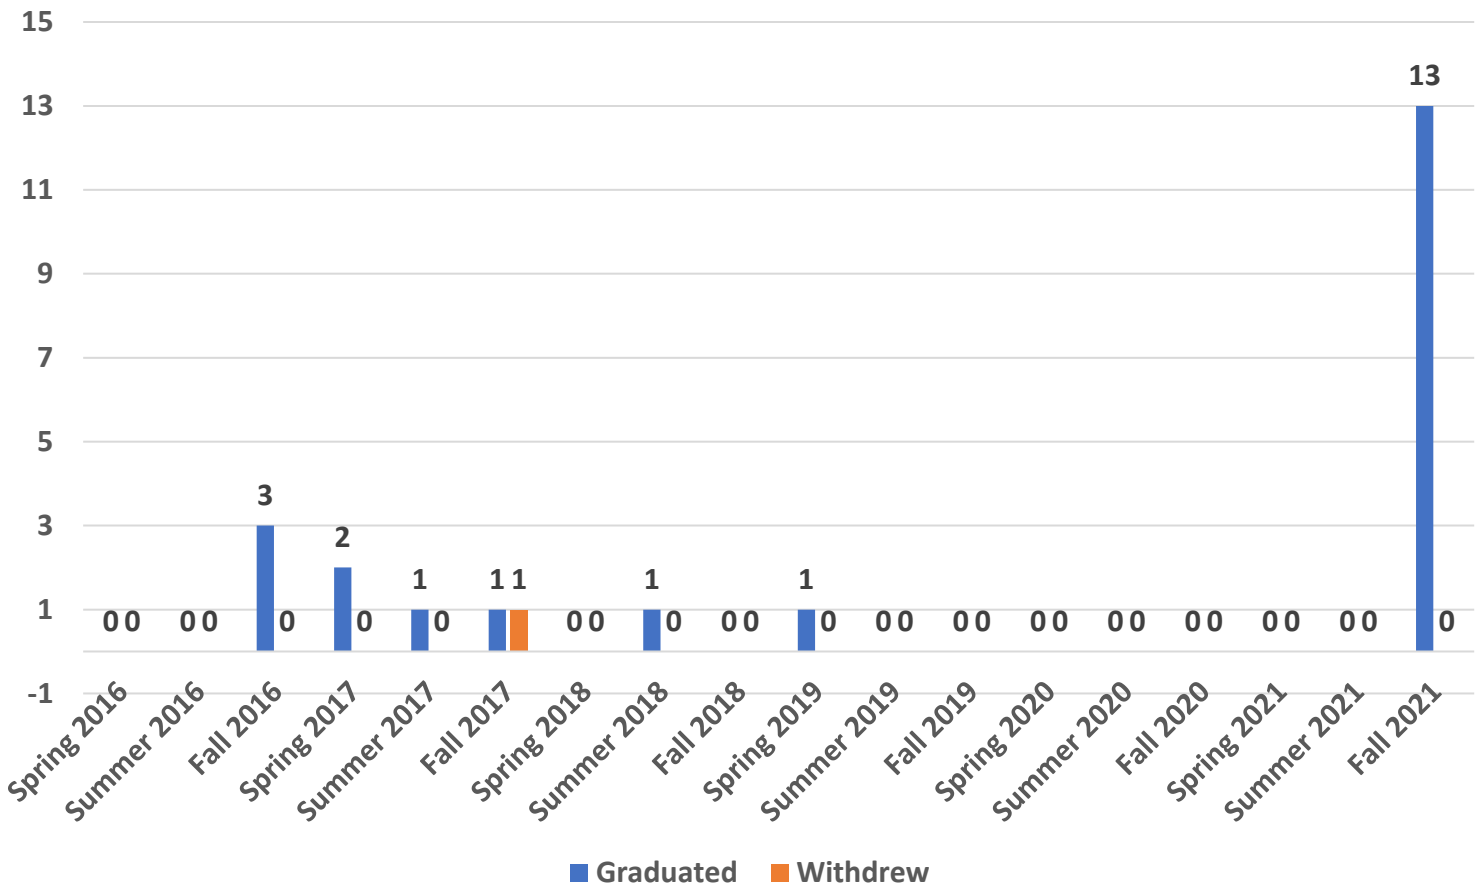

Program Completion Data

Counselor Education Program Graduates By Academic Year

Clinical Mental Health Counseling, M.Ed. Graduated vs. Withdrew

School Counseling, M.Ed. Graduated vs. Withdrew

Counselor Education, PhD Graduated vs. Withdrew