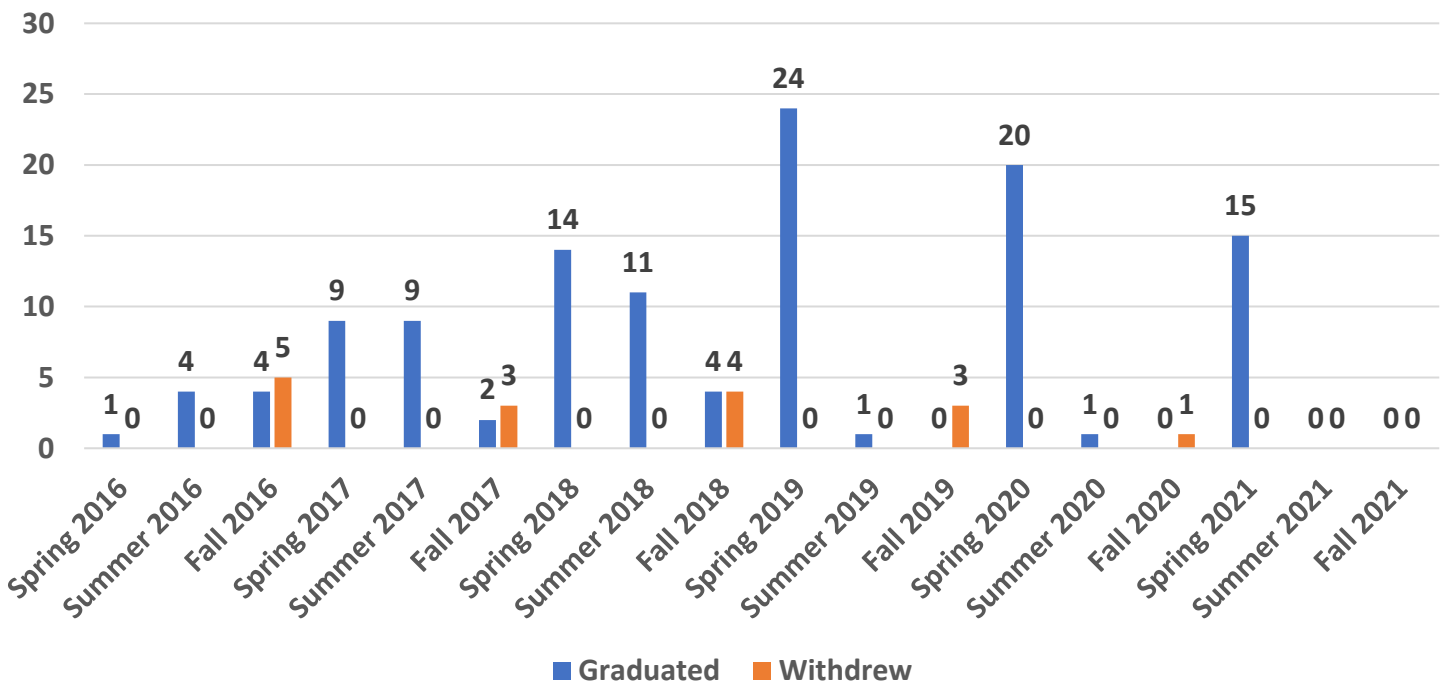

Program Completion Data

Counselor Education Program Graduates By Academic Year

Clinical Mental Health Counseling, M.Ed. Graduated vs. Withdrew

School Counseling, M.Ed. Graduated vs. Withdrew

Counselor Education, PhD Graduated vs. Withdrew