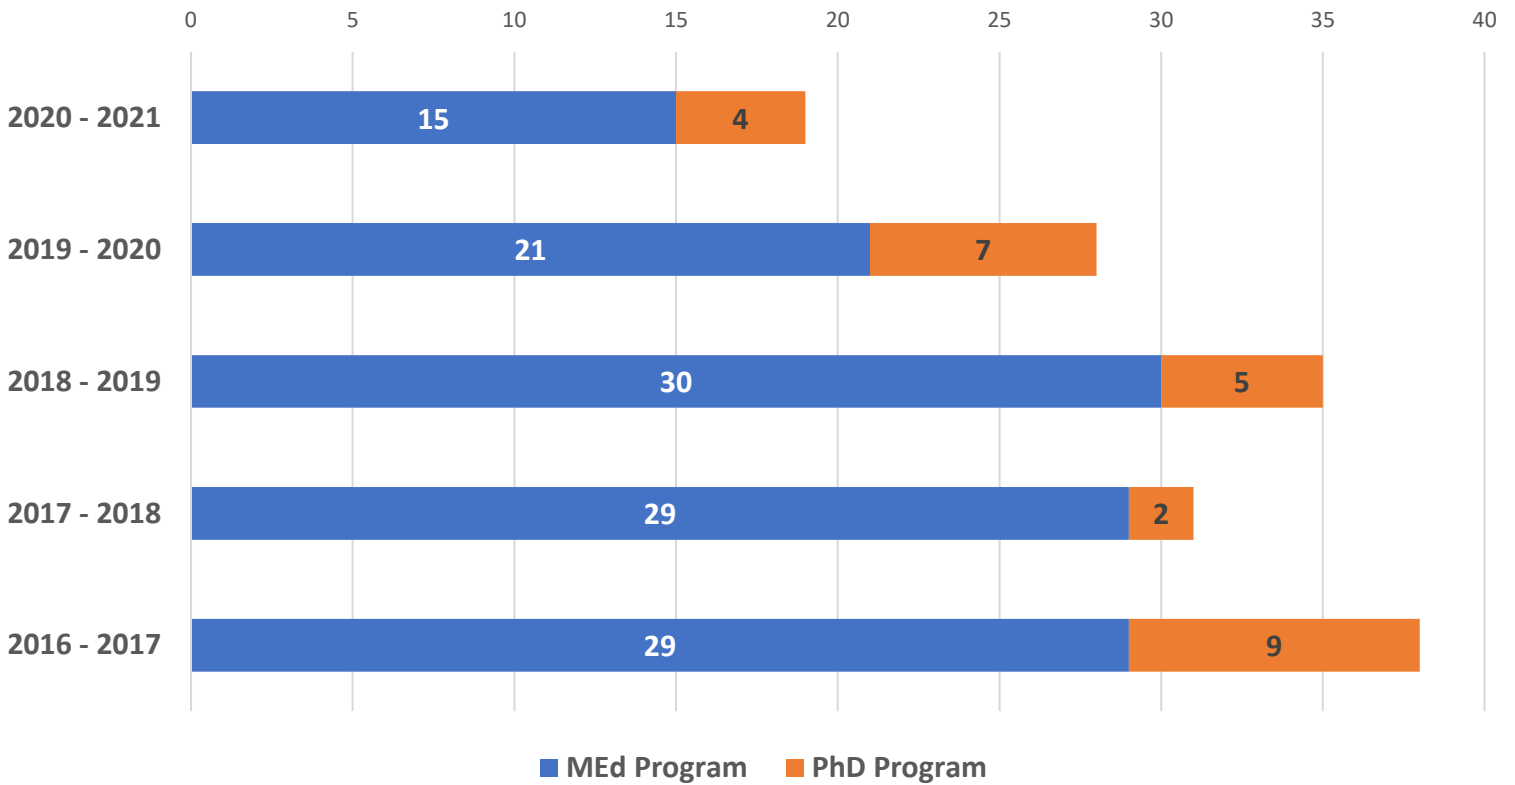

Program Completion Data

Counselor Education Program Graduates By Academic Year

Clinical Mental Health Counseling, M.Ed. Graduated vs. Withdrew

School Counseling, M.Ed. Graduated vs. Withdrew

Counselor Education, PhD Graduated vs. Withdrew