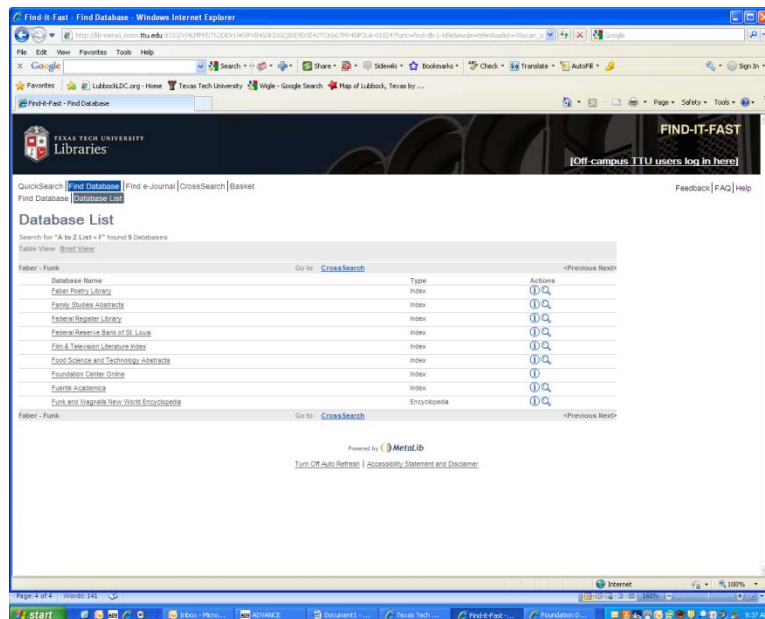

Choose “Foundation Center Online”