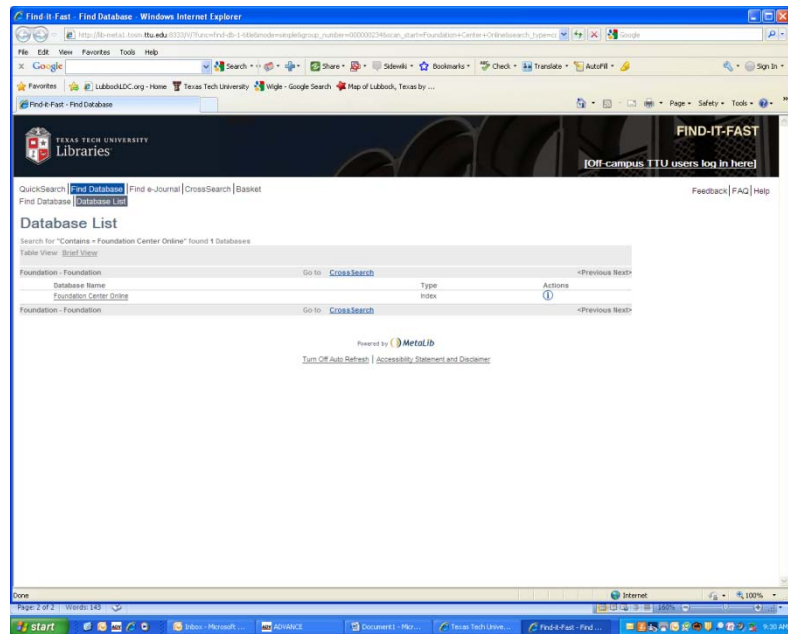

Or--A direct link to "Foundation Center Online"