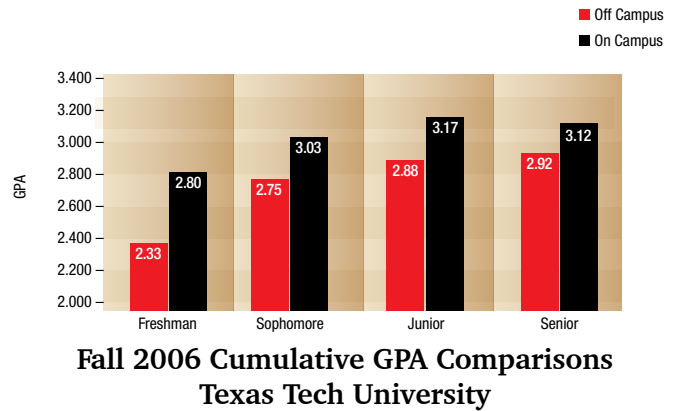

>> On-campus Residents Have Higher GPAs than Commuter Students <<