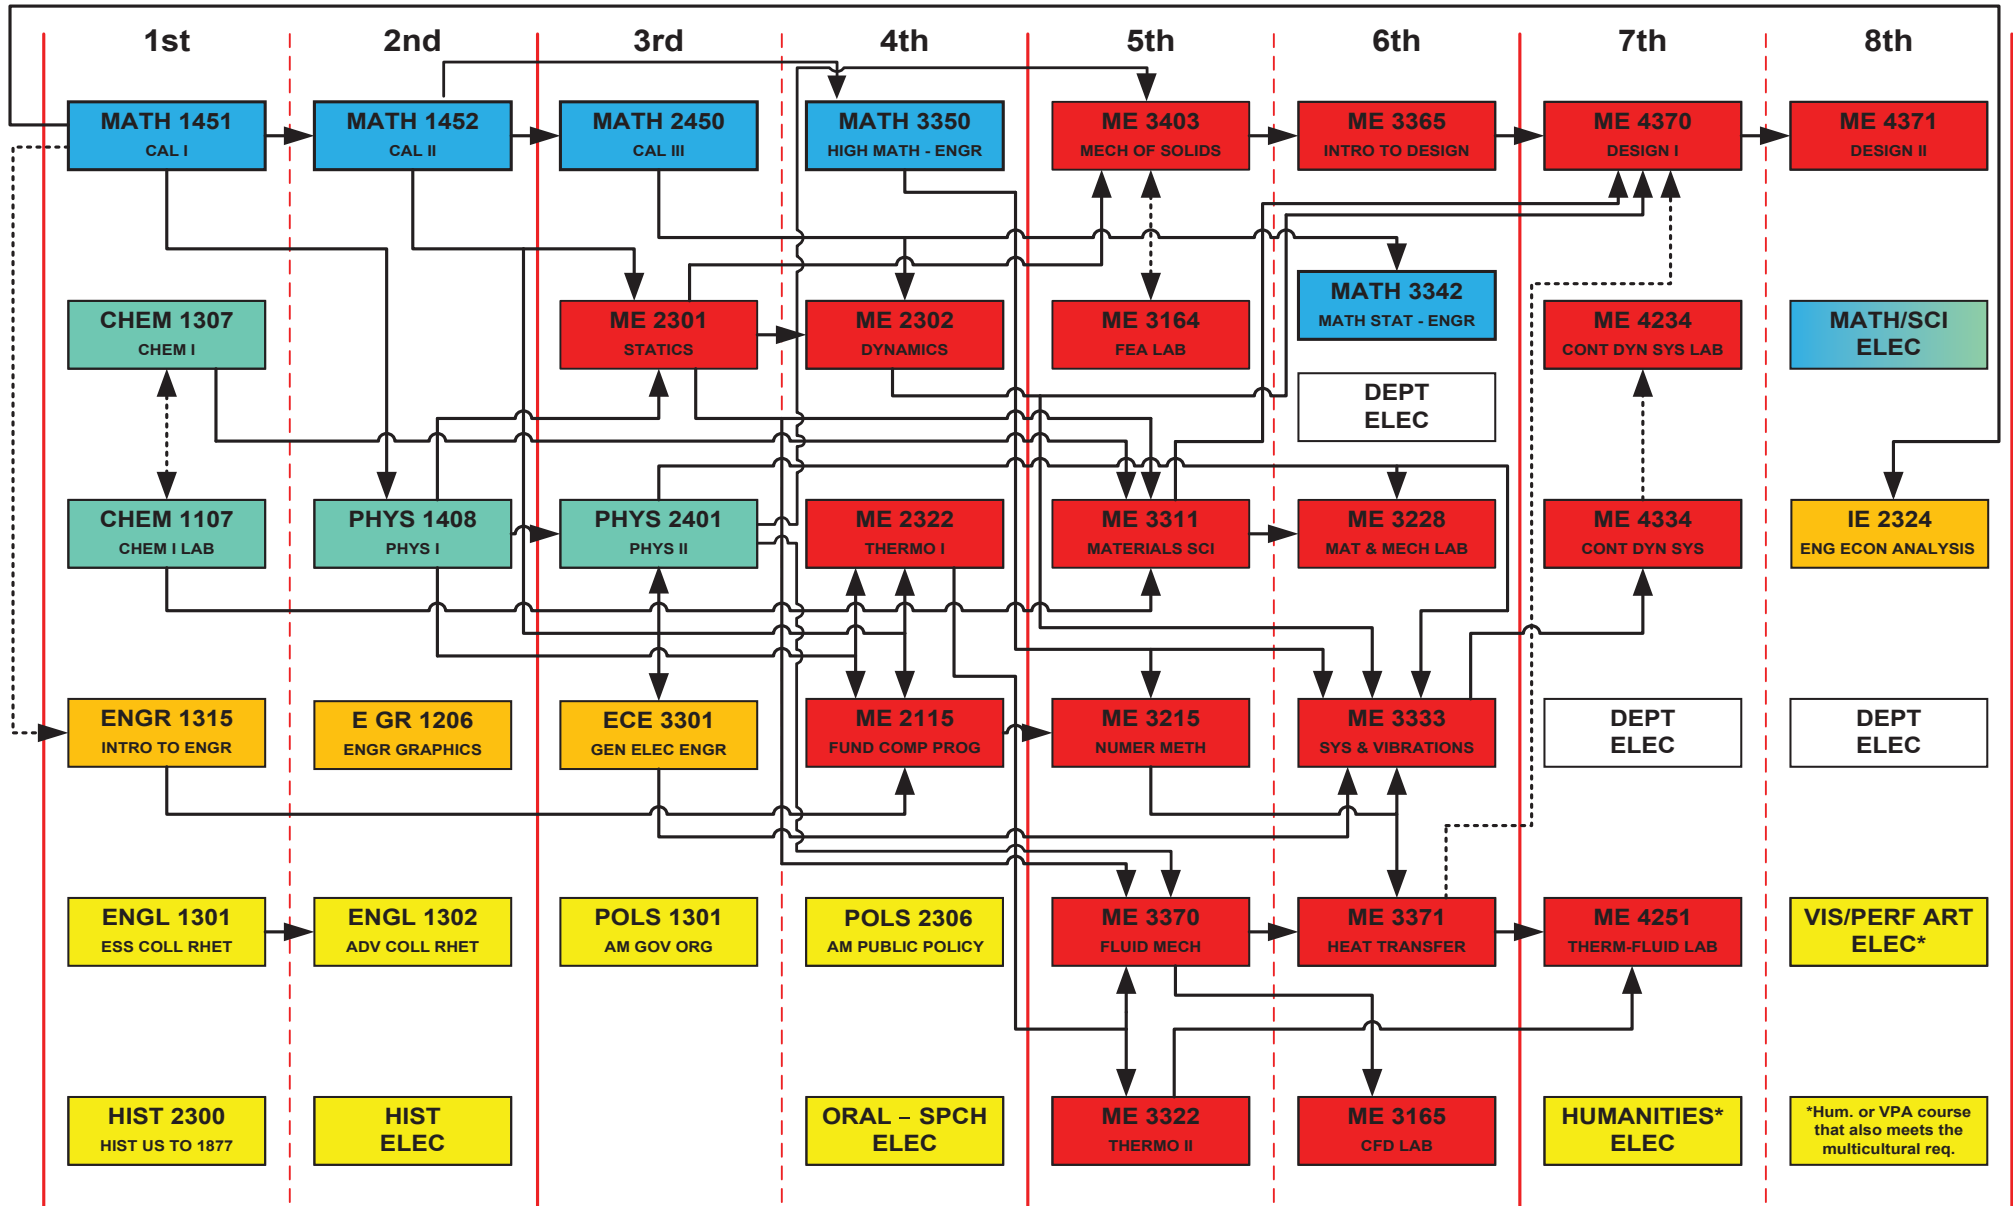

Mechanical Engineering BS Curriculum Flowchart

Semesters

→ Prerequisite

---→ Prerequisite (May be taken concurrently)

All students must satisfy the university foreign language requirement with 2 yrs foreign language credit from high school OR 2 semesters of college credit.

■ Mechanical Engineering Courses
 ■ Engineering
 ■ General Education Requirements
 ■ Science Requirements
 ■ Math Requirements
 Other