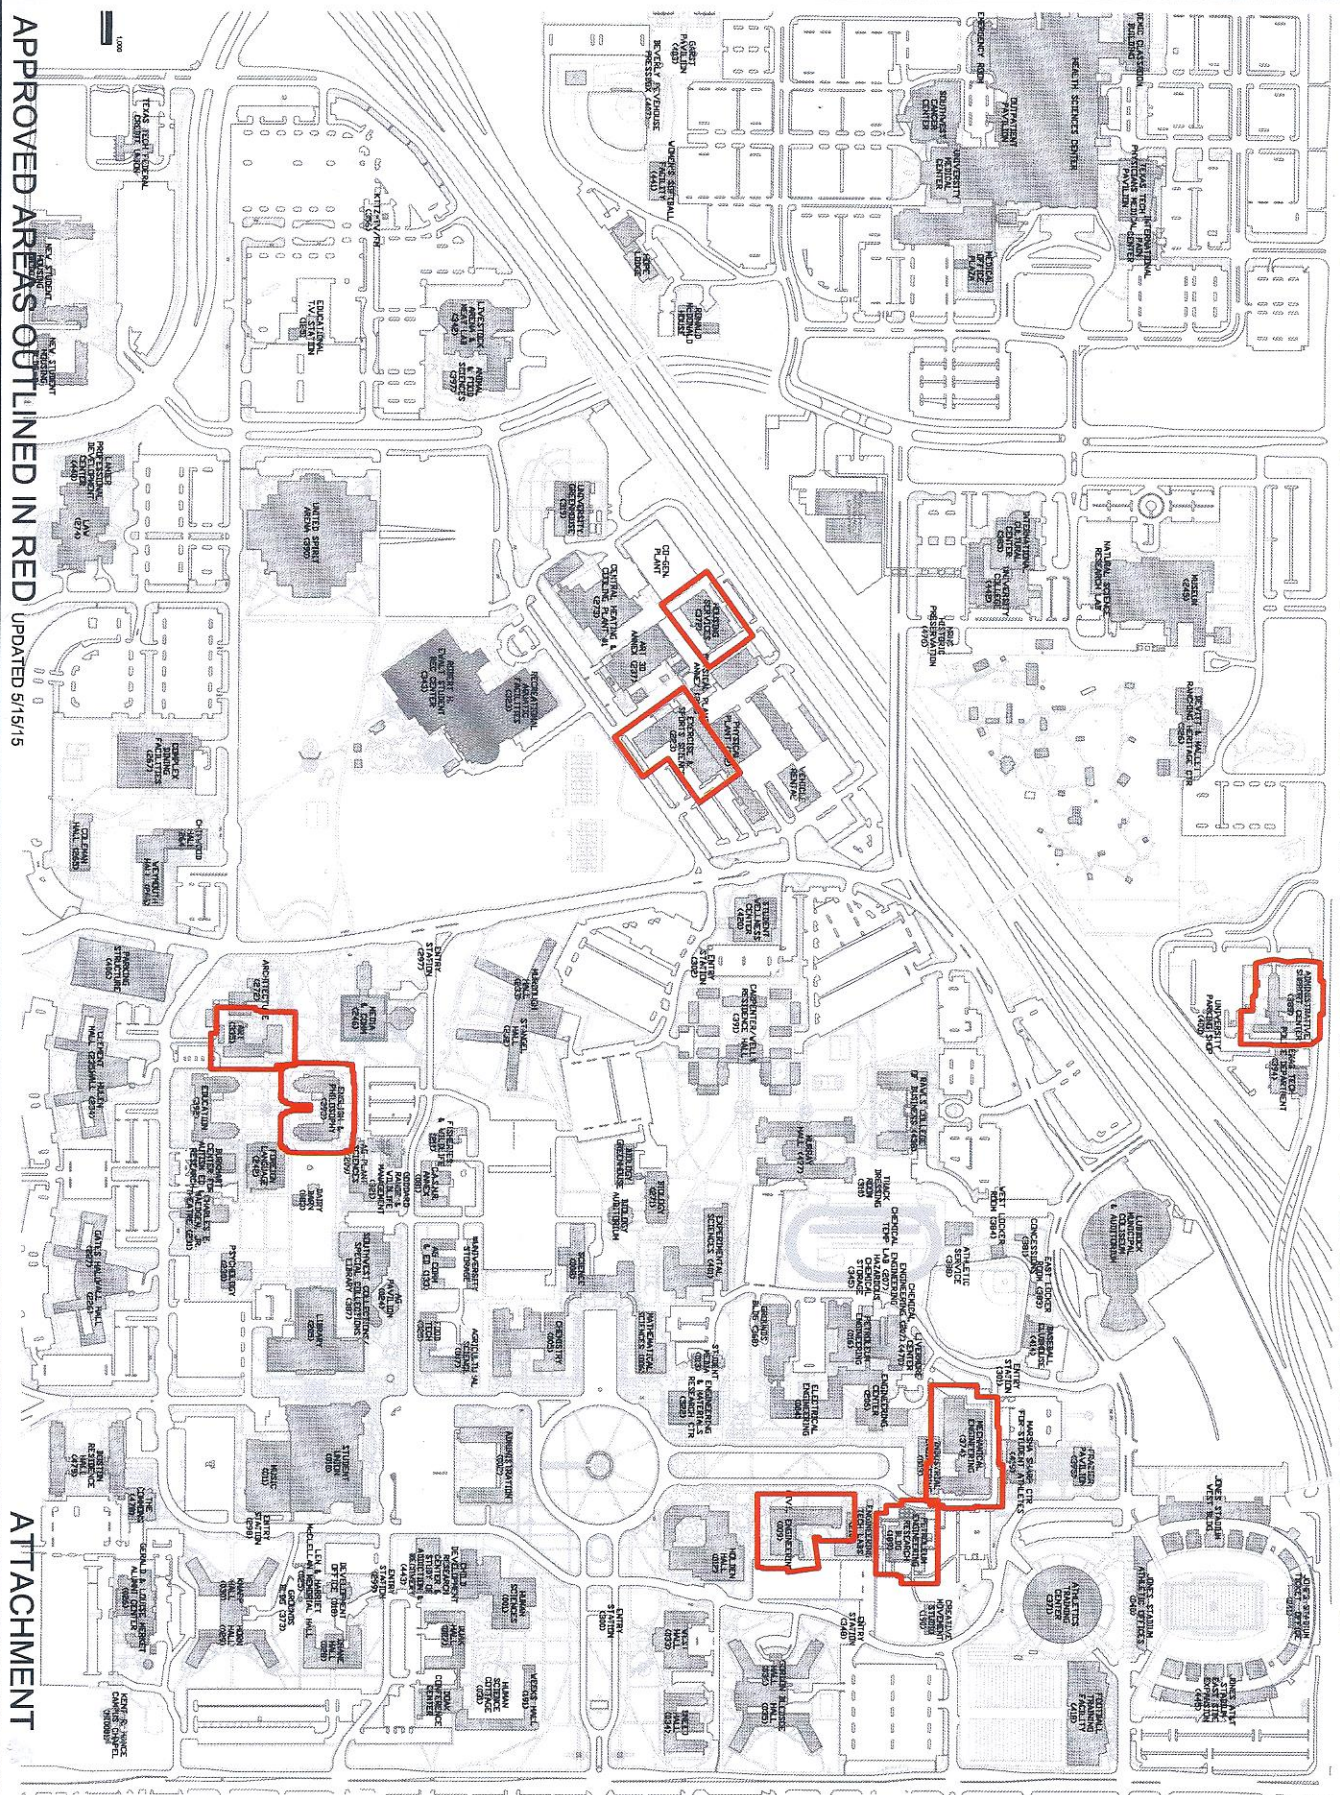

TTU APPROVED FERAL CAT FEEDING / WINTER STATIONS

APPROVED AREAS OUTLINED IN RED UPDATED 5/15/15