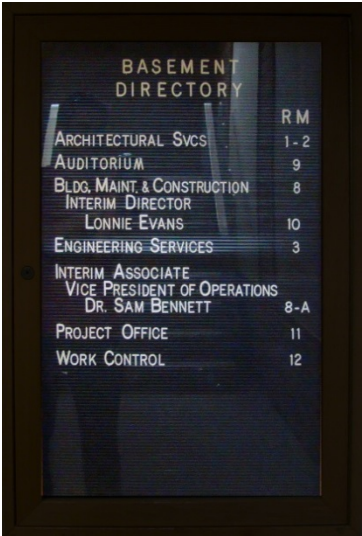

SIGN TYPE C1
DIRECTORY
Glass front wall directory, black aluminum frame with changeable letters.