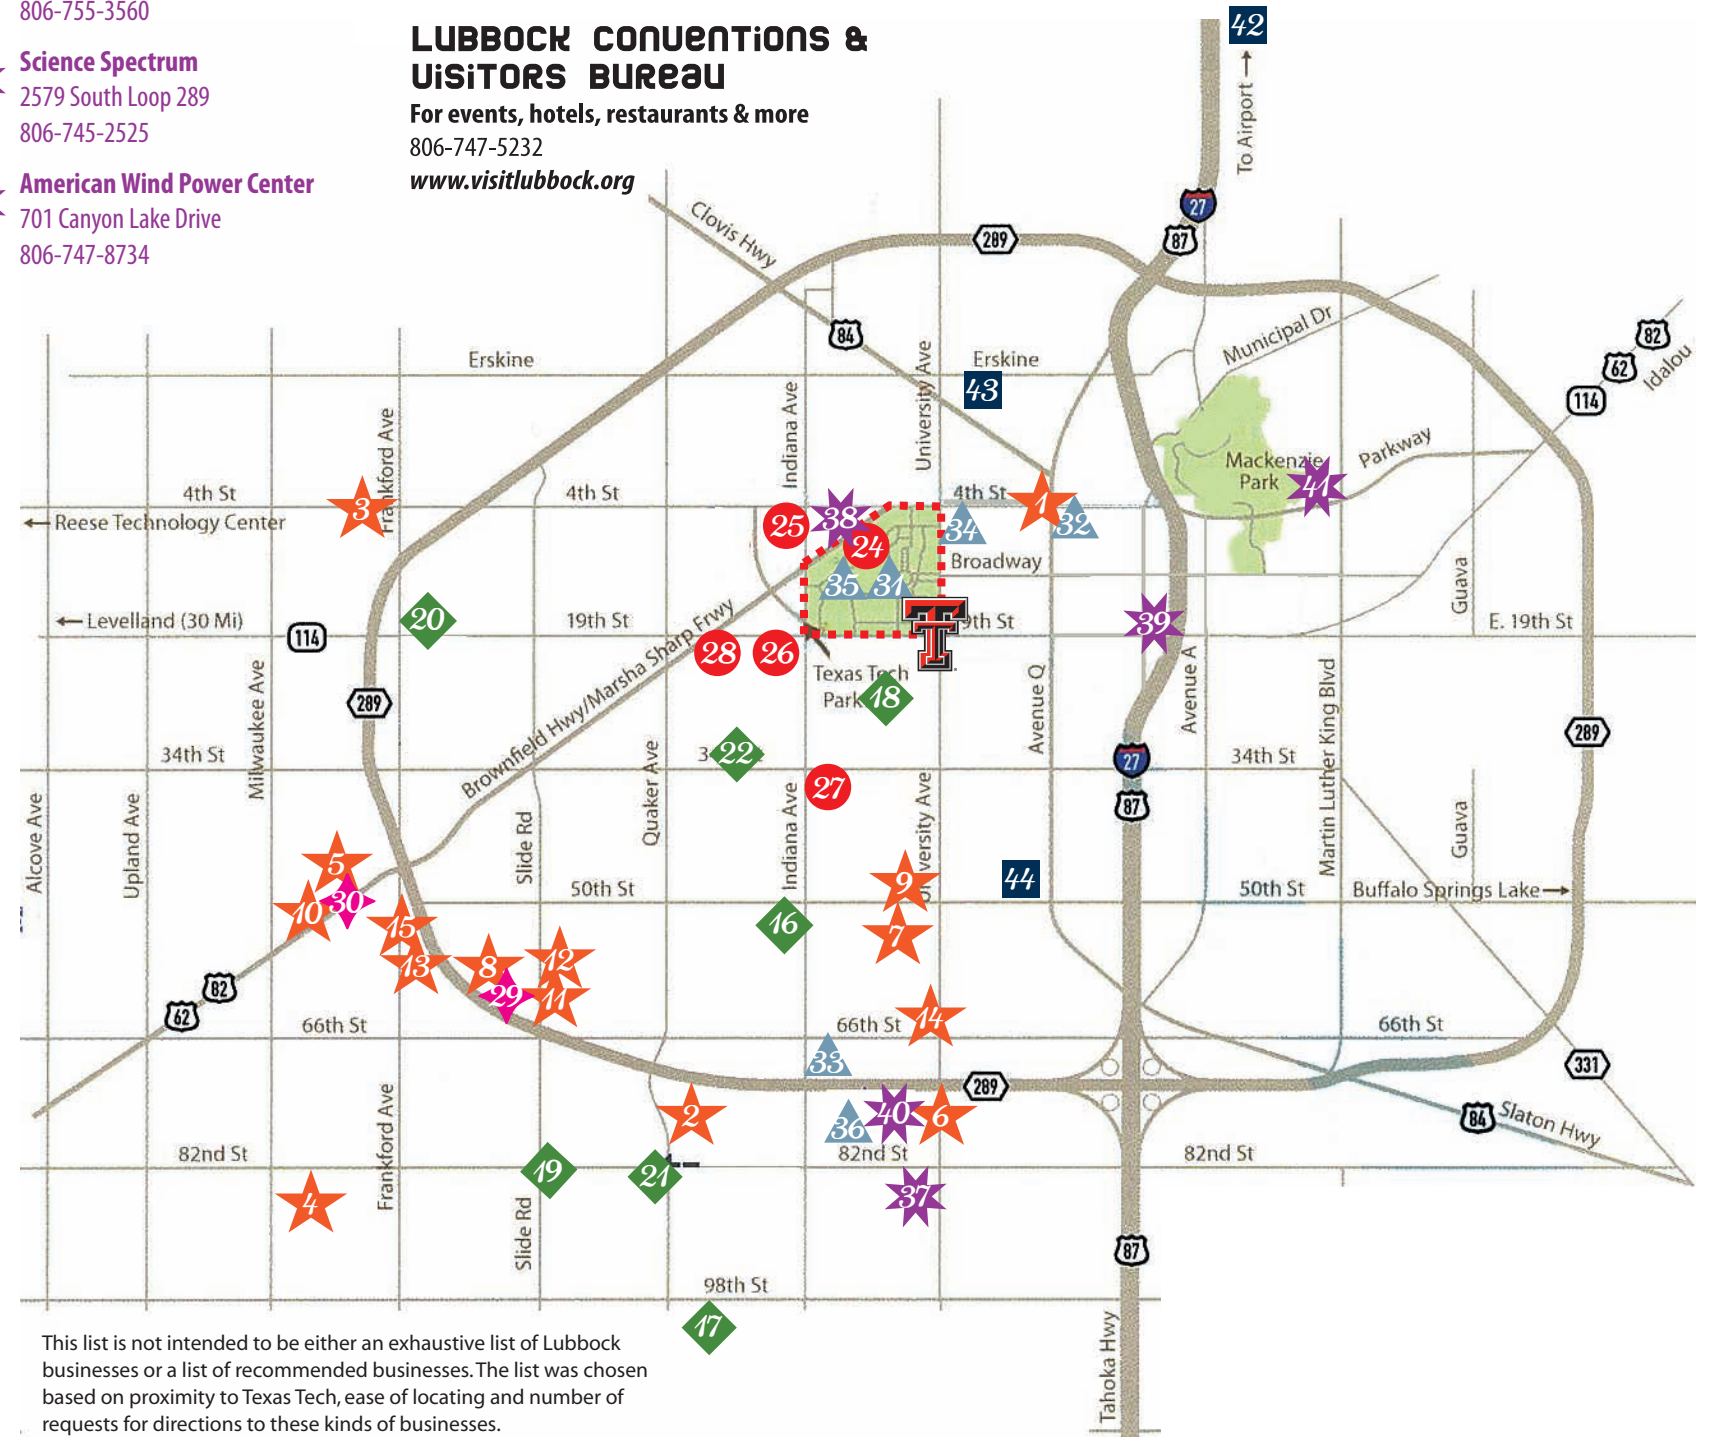

GROCERY STORES

- 16 United Market Street**
3405 50th St.
806-791-0972
- 17 United Market Street**
4208 98th St.
806-798-8341
- 18 Lowe's Market Place**
2706 26th St.
806-744-4766
- 19 Lowe's Market Place**
8208 Slide Rd.
806-794-9801
- 20 Lowe's Market Place**
5735 19th St.
806-780-6745
- 21 Sun Harvest**
8201 Quaker Ave.
806-794-4900
- 22 Well Body Natural Foods**
3708 34th St.
806-793-1015
- 23 Leonard's Grocery**
Overton Area
Coming in October 2011

TRAVEL INFORMATION

- 42 Preston Smith International Airport**
806-775-2035
- 43 Yellow Cab**
806-765-7777
- 44 Royal Coach Towne Car**
806-795-3888

LUBBOCK CONVENTIONS & VISITORS BUREAU

For events, hotels, restaurants & more
806-747-5232
www.visitlubbock.org

www.parent.ttu.edu
888.888.7409

The Texas Tech Parents Association welcomes you and your family to Texas Tech University! We are proud to provide you with this helpful map of Lubbock and the Texas Tech Campus.

This list is not intended to be either an exhaustive list of Lubbock businesses or a list of recommended businesses. The list was chosen based on proximity to Texas Tech, ease of locating and number of requests for directions to these kinds of businesses.