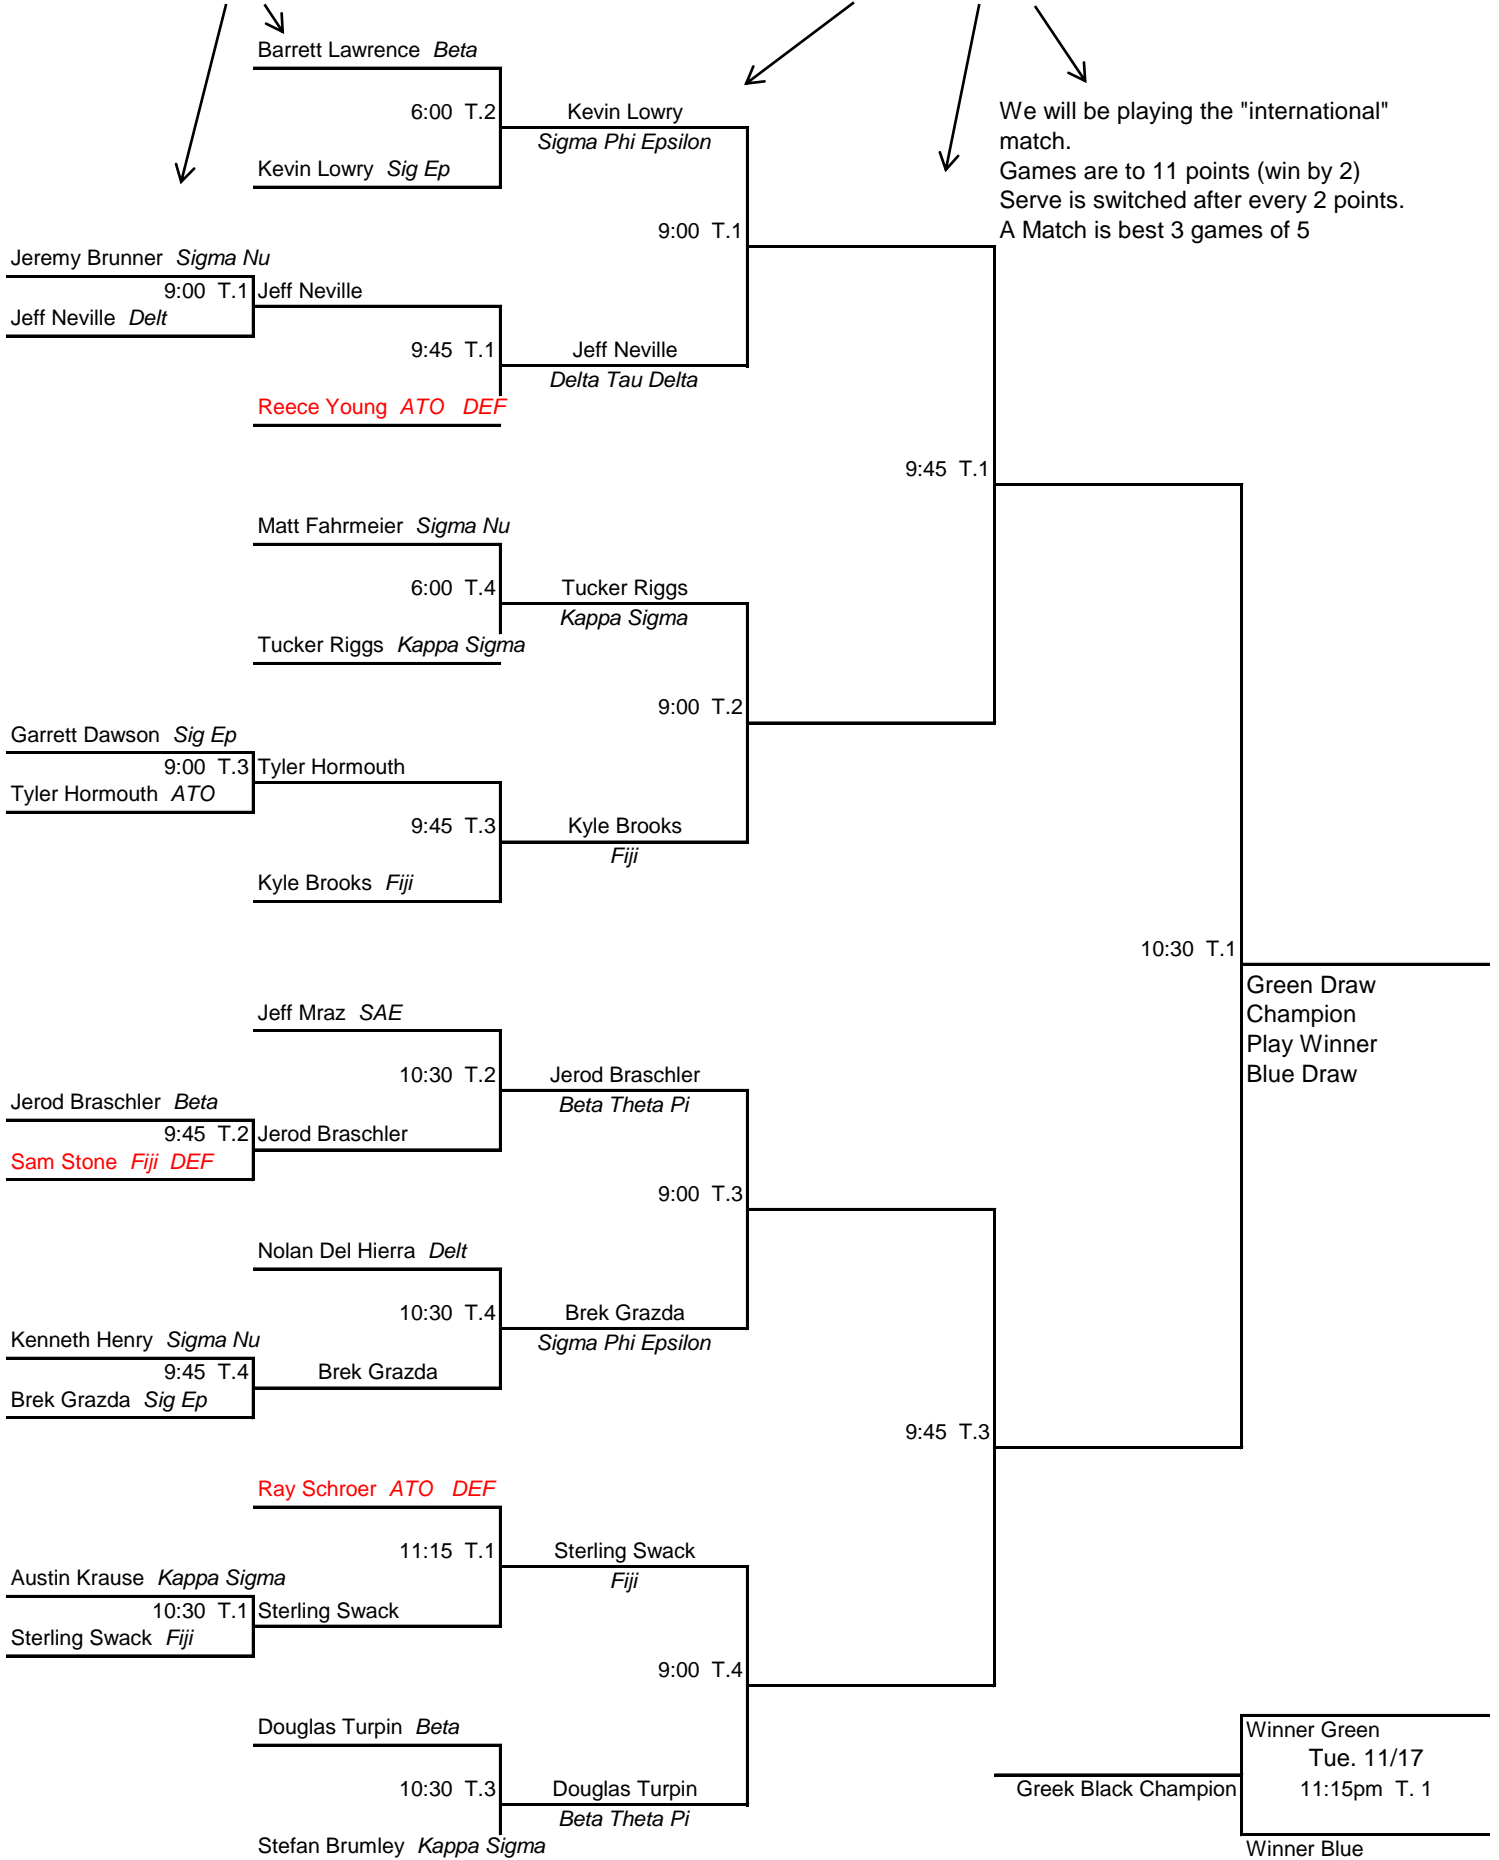

# Greek Black Table Tennis

Tuesday, Nov. 3

Tuesday, Nov. 17

Barrett Lawrence *Beta*  
6:00 T.2  
Kevin Lowry *Sig Ep*

Kevin Lowry  
*Sigma Phi Epsilon*

9:00 T.1

Jeremy Brunner *Sigma Nu*  
9:00 T.1  
Jeff Neville *Delt*

# Greek Black Table Tennis

Tuesday, Nov. 3

Tuesday, Nov. 17