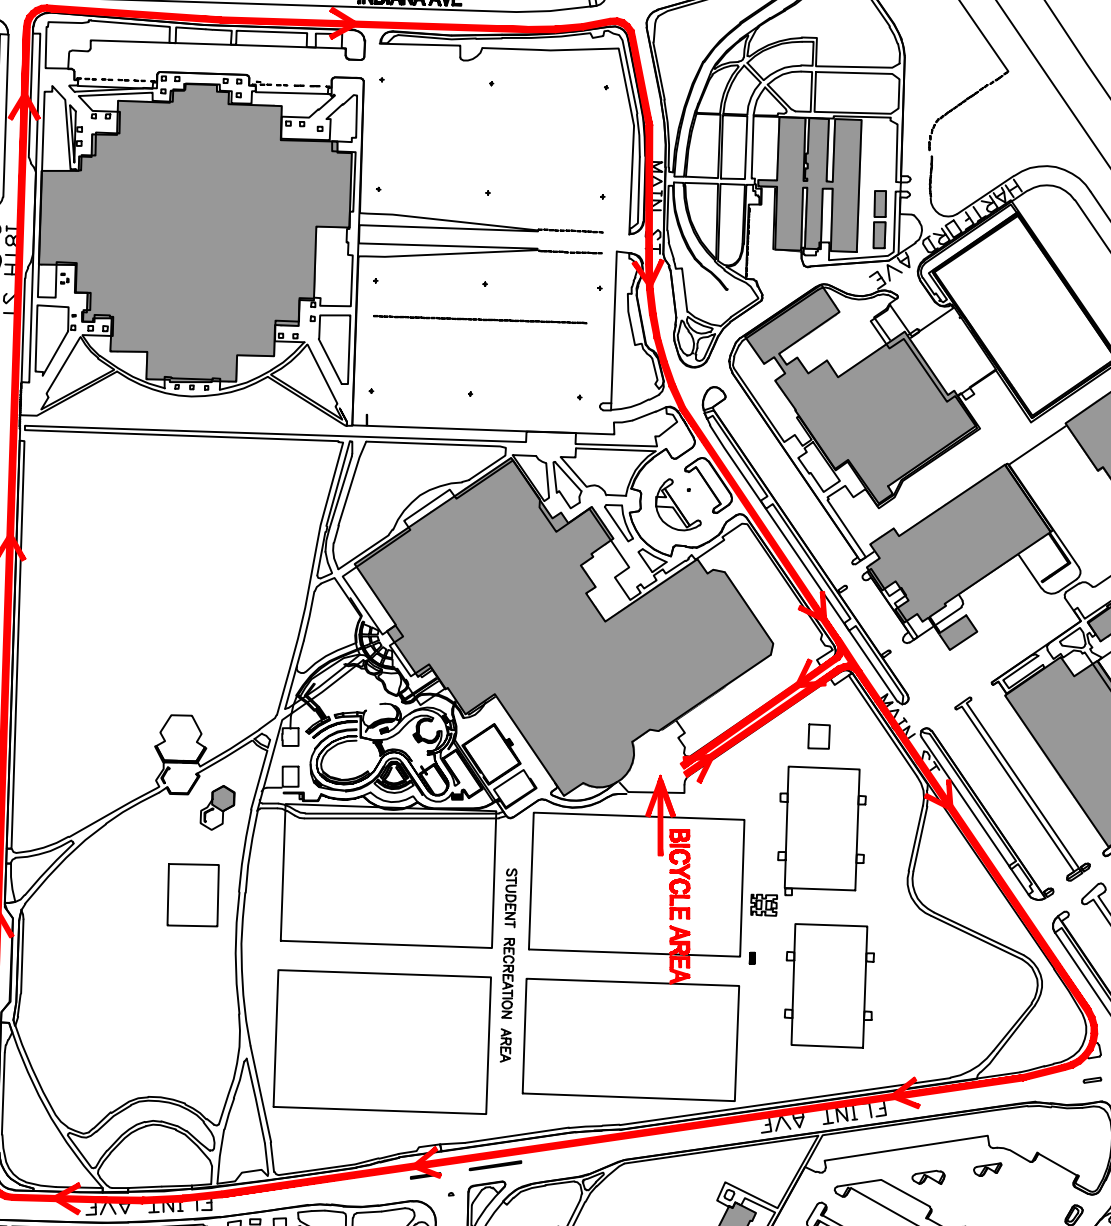

INDIANA AVE

INDIANA AVE

HART DIRD AVE

BICYCLE AREA

STUDENT RECREATION AREA

ELI INT AVE

TEXAS TECH
UNIVERSITY

DEPARTMENT OF GROUNDS MAINTENANCE

103 PHYSICAL PLANT BUILDING
 FLINT AVENUE AND MAIN STREET
 LUBBOCK, TEXAS (806) 742-3801
 FAX (806) 742-3261

BICYCLE ROUTE

7 - 10 YEAR OLD - 2 LAPS
 11 - 14 YEAR OLD - 3 LAPS