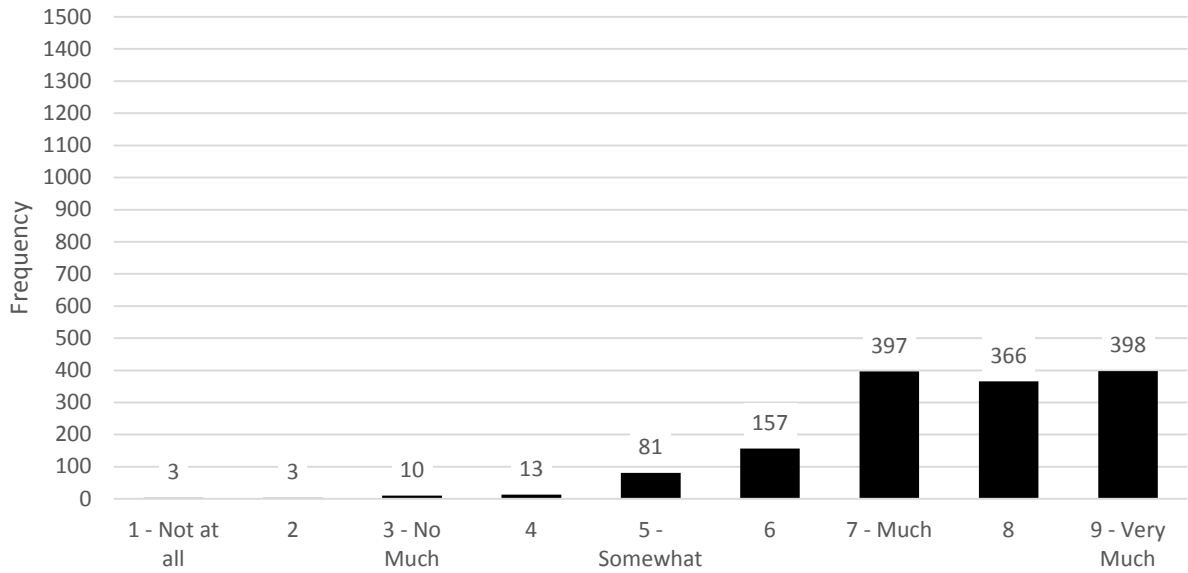

Your perception of TTU academic reputation