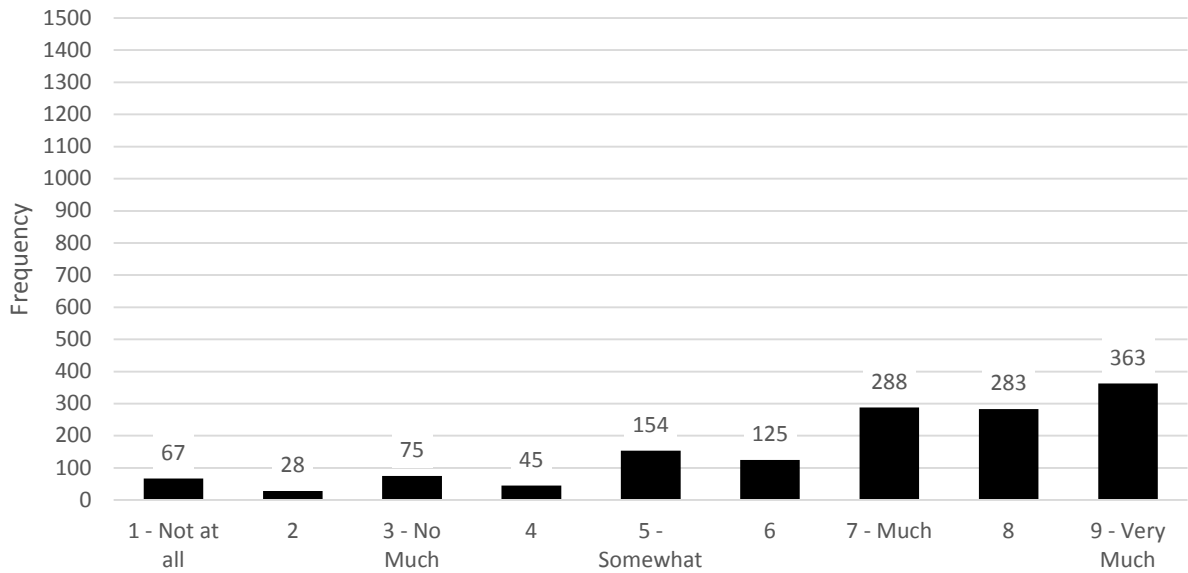

Demographic Data

A total of 1428 alumni responded, with 1,141 respondents located in some area of Texas.

Survey Data

Please rate your satisfaction with the following:

Your participation in TTU events

TTU Athletics