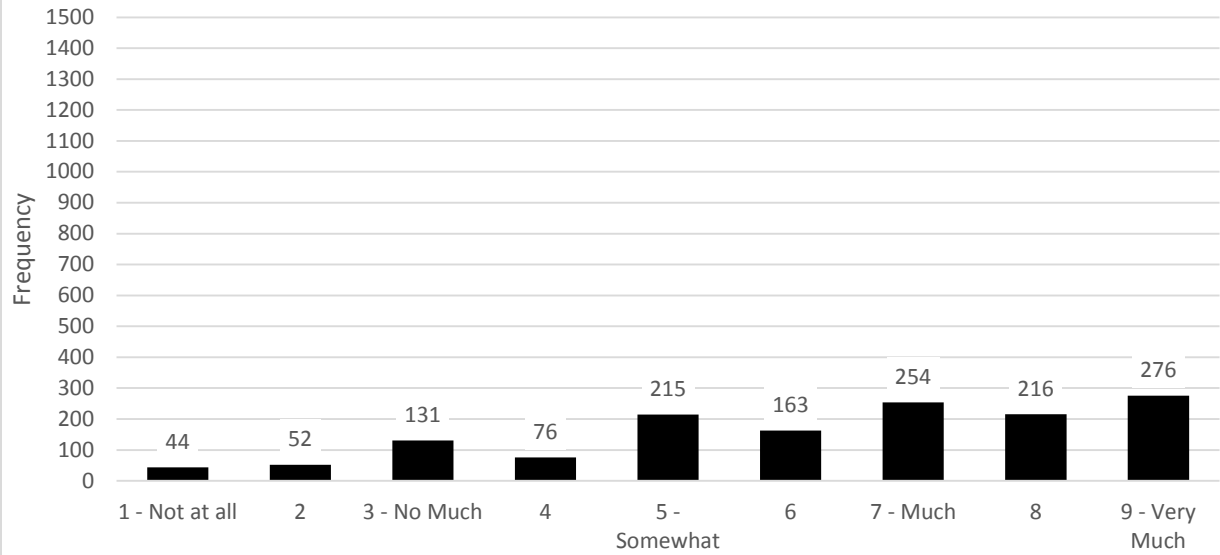

Demographic Data

A total of 1428 alumni responded, with 1,141 respondents located in some area of Texas.

Survey Data

Please rate your satisfaction with the following:

Your participation in TTU events

TTU Athletics