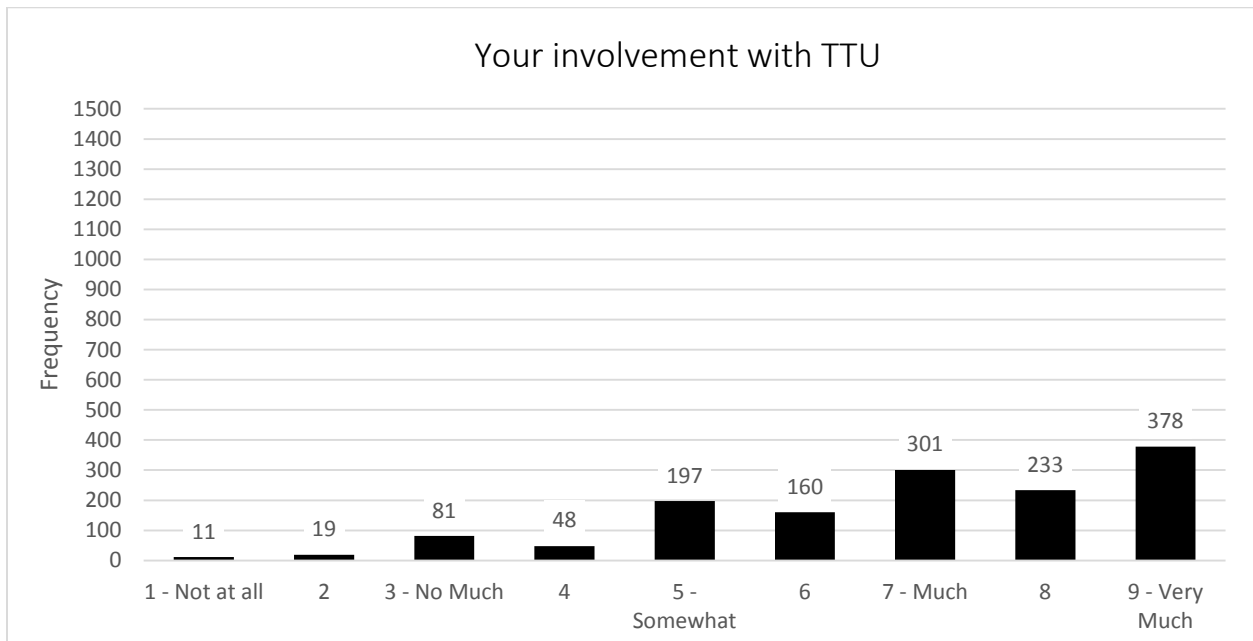

Demographic Data

A total of 1428 alumni responded, with 1,141 respondents located in some area of Texas.

Survey Data

Please rate your satisfaction with the following:

Your participation in TTU events

TTU Athletics