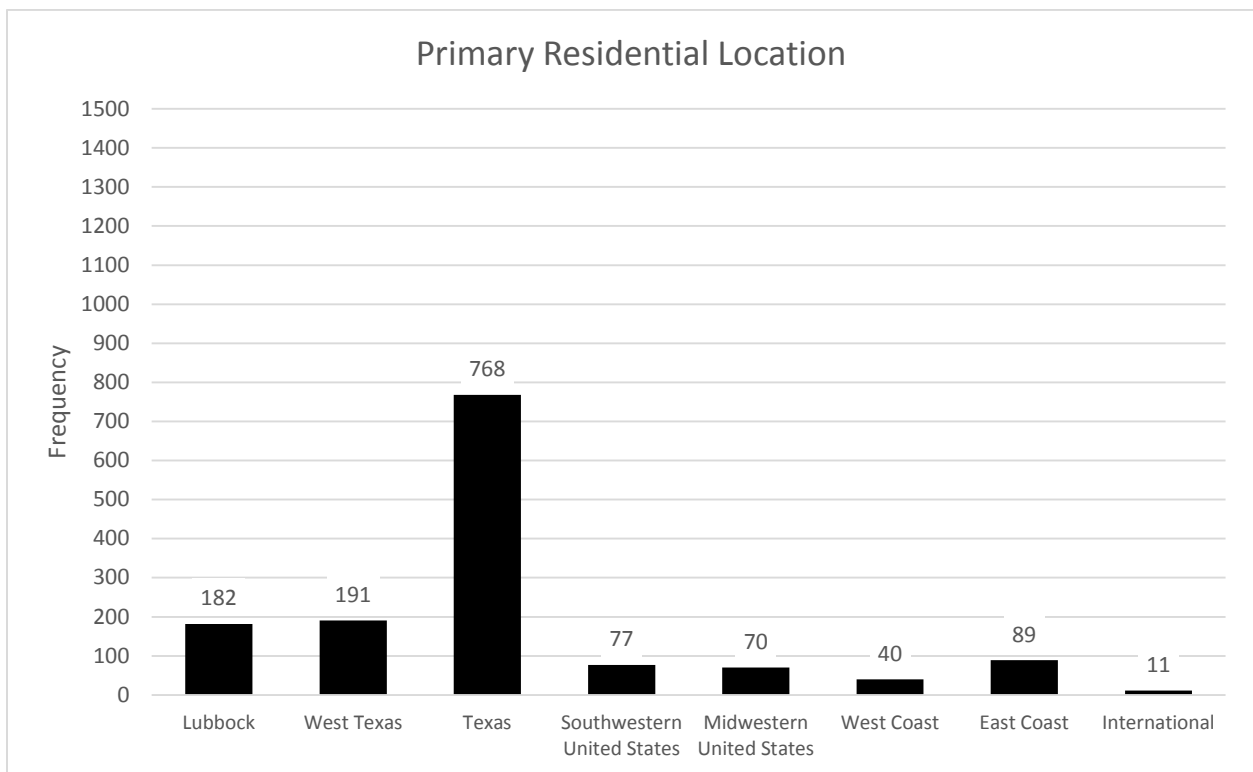

TEXAS TECH UNIVERSITY[®]

*Innovation and Economic Prosperity Designation
Alumni Survey*

Sponsored by the Office of the President and the Office of the Vice President for Research

Alumni Survey

In collaboration with the Texas Tech Alumni Association, alumni were asked to complete a brief survey that asked them their primary residential location and how well TTU prepared them for their career. In addition, alumni were asked to rate their satisfaction on four aspects of their relationship with TTU: involvement; event participation; athletics; and TTU academic reputation. Alumni were given a rating scale from 1 (not at all) to 9 (very much) to gauge their satisfaction in each area.

Demographic Data

A total of 1428 alumni responded, with 1,141 respondents located in some area of Texas.

Survey Data

Please rate your satisfaction with the following:

Your participation in TTU events

TTU Athletics