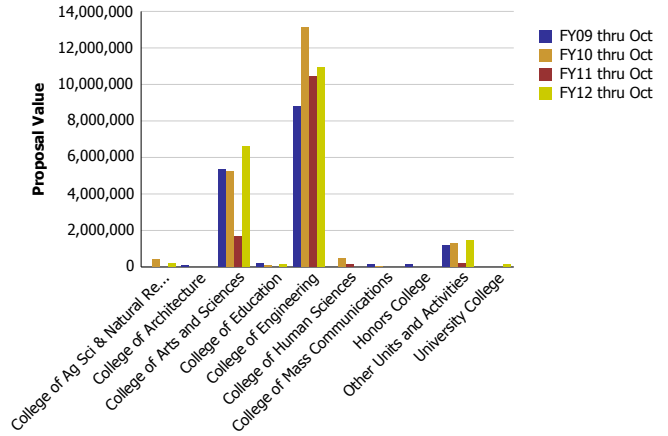

Research Metrics through October FY12 (by Submitting Unit) NSF

Number of Proposals submitted to NSF by Submitting Unit

Proposal Value submitted to NSF by Submitting Unit

Number of Proposals submitted	FY09 thru Oct	FY10 thru Oct	FY11 thru Oct	FY12 thru Oct	Proposal Value	FY09 thru Oct	FY10 thru Oct	FY11 thru Oct	FY12 thru Oct
College of Ag Sci & Natural Resources			0	0	College of Ag Sci & Natural Resources		391,558		199,485
College of Architecture	0				College of Architecture	79,660			
College of Arts and Sciences	14	16	7	12	College of Arts and Sciences	5,321,321	5,226,166	1,670,559	6,601,376
College of Education	0	0		0	College of Education	192,000	68,832		122,659
College of Engineering	24	37	34	29	College of Engineering	8,766,610	13,124,226	10,437,137	10,941,391
College of Human Sciences		2	0		College of Human Sciences		447,106	158,645	
College of Mass Communications	0	1			College of Mass Communications	120,648	19,177		
Honors College	0				Honors College	120,648			
Other Units and Activities	2	3	1	5	Other Units and Activities	1,198,732	1,291,993	208,486	1,440,515
University College				0	University College				136,687
Total	41	59	42	47	Total	15,799,617	20,569,059	12,474,827	19,442,113