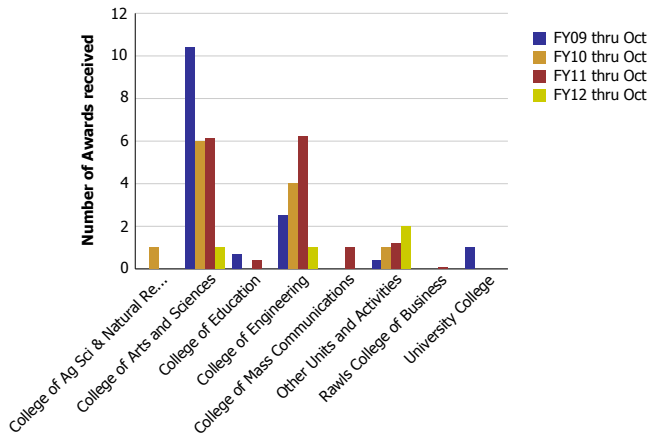

Number of Awards received from NSF by Submitting Unit