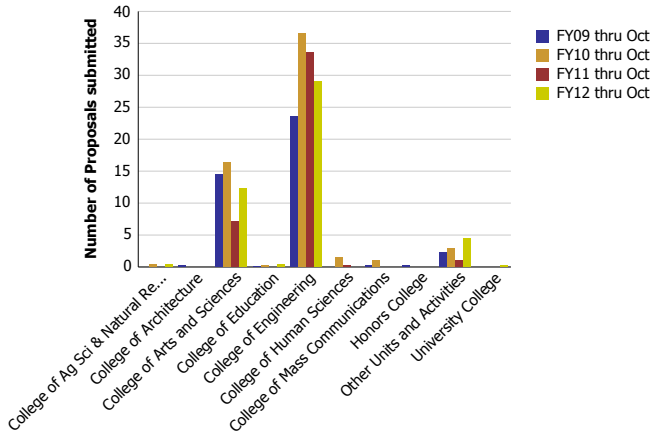

Research Metrics through October FY12 (by Submitting Unit) NSF

Number of Proposals submitted to NSF by Submitting Unit

Proposal Value submitted to NSF by Submitting Unit

Number of Proposals submitted	FY09 thru Oct	FY10 thru Oct	FY11 thru Oct	FY12 thru Oct	Proposal Value	FY09 thru Oct	FY10 thru Oct	FY11 thru Oct	FY12 thru Oct
College of Ag Sci & Natural Resources			0	0	College of Ag Sci & Natural Resources		391,558		199,485
College of Architecture	0				College of Architecture	79,660			
College of Arts and Sciences	14	16	7	12	College of Arts and Sciences	5,321,321	5,226,166	1,670,559	6,601,376
College of Education	0	0		0	College of Education	192,000	68,832		122,659
College of Engineering	24	37	34	29	College of Engineering	8,766,610	13,124,226	10,437,137	10,941,391
College of Human Sciences		2	0		College of Human Sciences		447,106	158,645	
College of Mass Communications	0	1			College of Mass Communications	120,648	19,177		
Honors College	0				Honors College	120,648			
Other Units and Activities	2	3	1	5	Other Units and Activities	1,198,732	1,291,993	208,486	1,440,515
University College				0	University College				136,687
Total	41	59	42	47	Total	15,799,617	20,569,059	12,474,827	19,442,113