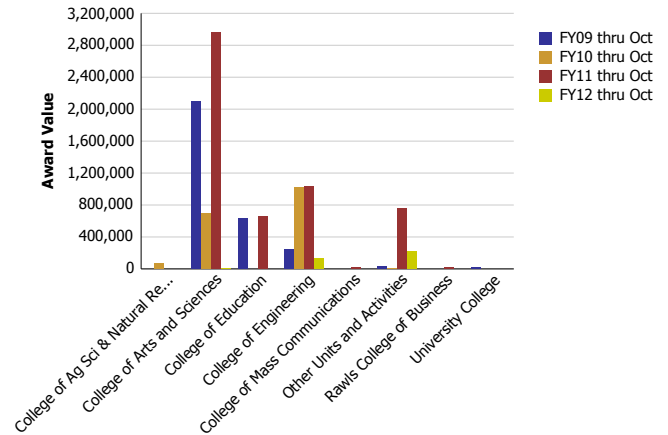

Award Value received from NSF by Submitting Unit

Number of Awards received	FY09 thru Oct	FY10 thru Oct	FY11 thru Oct	FY12 thru Oct	Award Value	FY09 thru Oct	FY10 thru Oct	FY11 thru Oct	FY12 thru Oct
College of Ag Sci & Natural Resources			1		College of Ag Sci & Natural Resources		65,675		
College of Arts and Sciences	10	6	6	1	College of Arts and Sciences	2,097,589	695,014	2,956,689	7,500
College of Education	1		0		College of Education	635,367		651,820	
College of Engineering	2	4	6	1	College of Engineering	248,823	1,016,014	1,032,082	132,773
College of Mass Communications				1	College of Mass Communications			20,144	
Other Units and Activities	0	1	1	2	Other Units and Activities	28,395	5,225	761,705	217,154
Rawls College of Business				0	Rawls College of Business			20,750	
University College	1				University College	24,767			
Total	15	12	15	4	Total	3,034,941	1,781,928	5,443,191	357,427