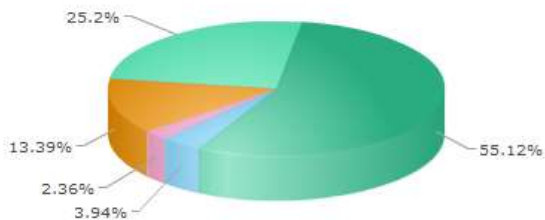

Results by Question

For College of Visual & Performing Arts Senator

Total Voters:918

Choice	Votes	Percentage
Caitlin Hendricks	45	61
Kaylee Carter	29	39

2011 SGA HONORS COLLEGE SENATOR RESULTS

Voting Period: 3/8/11-3/9/11

Total Number of Eligible Voters: 891 Percent Voted: 14.25%

Voter Turnout Report

Turnout

Total Voters: 891

	%	#
Voted	14.25%	127
Viewed But Not Voted	1.57%	14
No Activity	84.18%	750

Activity By Day Report

This graph shows which day of the week has historically been most active

Activity By Day

Day	%	#
Tuesday	80%	102
Wednesday	19%	25

Activity By Day Report

This graph shows which time in the day has historically been most active

Activity By Time (GMT-05:00) Eastern Time (US & Canada)