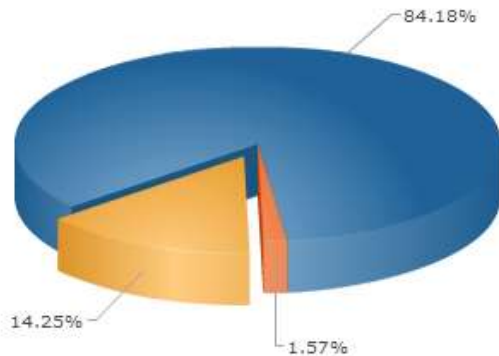

For College of Visual & Performing Arts Senator

Total Voters:918

Choice 	View Raw Votes 	Votes 	Percentage 
Caitlin Hendricks		45	 61%
Kaylee Carter		29	 39%

DETAILED RESULTS

Election: 2011 SGA Visual & Performing Arts Senator

Results by Question

For College of Visual & Performing Arts Senator

Total Voters:918

Choice	Votes	Percentage
Caitlin Hendricks	45	61
Kaylee Carter	29	39

2011 SGA HONORS COLLEGE SENATOR RESULTS

Voting Period: 3/8/11-3/9/11

Total Number of Eligible Voters: 891 Percent Voted: 14.25%

Voter Turnout Report

Turnout

Total Voters: 891

	%	#
Voted	14.25%	127
Viewed But Not Voted	1.57%	14
No Activity	84.18%	750

Activity By Day Report

This graph shows which day of the week has historically been most active

Activity By Day

Day	%	#
Tuesday	80%	102
Wednesday	19%	25

Activity By Day Report

This graph shows which time in the day has historically been most active

Activity By Time (GMT-05:00) Eastern Time (US & Canada)