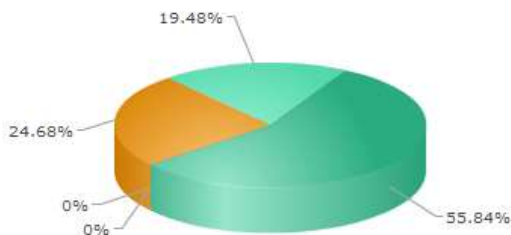

Total Number of Eligible Voters: 918 Percent Voted: 8.39%

Voter Turnout Report

Turnout

Total Voters: 918

	%	#
Voted	8.39%	77
Viewed But Not Voted	3.16%	29
No Activity	88.45%	812

Activity By Day Report

This graph shows which day of the week has historically been most active

Activity By Day

Day	%	#
Tuesday	90%	70
Wednesday	9%	7

Activity By Day Report

This graph shows which time in the day has historically been most active

Activity By Time (GMT-05:00) Eastern Time (US & Canada)