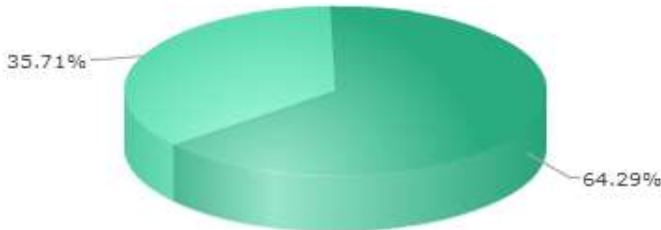

Voter Turnout Report

Turnout

Total Voters: 750

	%	#
Voted	1.87%	14
Viewed But Not Voted	0.40%	3
No Activity	97.73%	733

Activity By Day Report

This graph shows which day of the week has historically been most active

Activity By Day

Day	%	#
Tuesday	64%	9
Wednesday	35%	5

Activity By Day Report

This graph shows which time in the day has historically been most active

Activity By Time (GMT-05:00) Eastern Time (US & Canada)