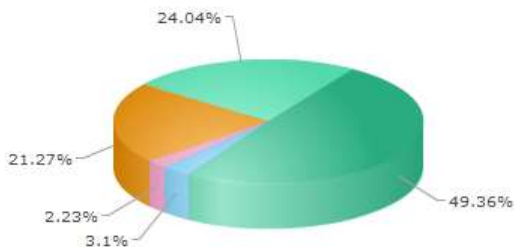

2011 SGA EXECUTIVE RUN-OFF ELECTION RESULTS

Voting Period: 3/8/11-3/9/11

Total Number of Eligible Voters: 30915

Percent Voted: 8.87%

Voter Turnout Report

Turnout

Total Voters: 30915

	%	#
Voted	8.87%	2741
Viewed But Not Voted	0.27%	84
No Activity	90.86%	28090

Activity By Day Report

This graph shows which day of the week has historically been most active

Activity By Day

Day	%	#
Tuesday	79%	2184
Wednesday	20%	557

Activity By Day Report

This graph shows which time in the day has historically been most active

Activity By Time (GMT-05:00) Eastern Time (US & Canada)

Time	%	#
Early Morning (1 AM to 7 AM)	2%	61
Morning (7 AM To 12 PM)	3%	85
Afternoon (12 PM to 5 PM)	49%	1353
Evening (5 PM to 9 PM)	24%	659
Night (9 PM To 1 AM)	21%	583