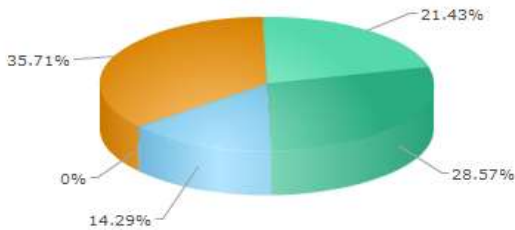

Voter Turnout Report

Turnout

Total Voters: 750

	%	#
Voted	1.87%	14
Viewed But Not Voted	0.40%	3
No Activity	97.73%	733

Activity By Day Report

This graph shows which day of the week has historically been most active

Activity By Day

Day	%	#
Tuesday	64%	9
Wednesday	35%	5

Activity By Day Report

This graph shows which time in the day has historically been most active

Activity By Time (GMT-05:00) Eastern Time (US & Canada)