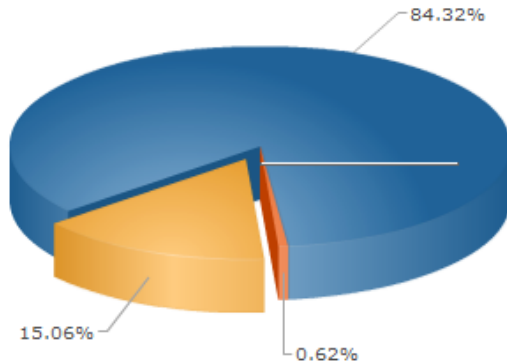

## 2011 SGA GENERAL ELECTION RESULTS

Voting Period: 3/1/11-3/2/11

Total Number of Eligible Voters: 30280

Percent Voted: 15.06%

**Voter Turnout Report**

**Turnout**

Total Voters: 30280

	%	#
Voted	15.06%	4561
Viewed But Not Voted	0.62%	187
No Activity	84.32%	25532

**Activity By Day Report**

This graph shows which day of the week has historically been most active

**Activity By Day**

Day	%	#
Tuesday	83%	3822
Wednesday	16%	739

**Activity By Day Report**

This graph shows which time in the day has historically been most active