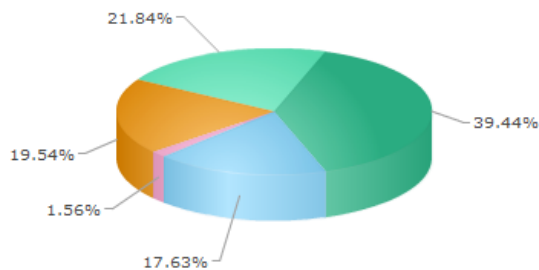

## 2011 SGA GENERAL ELECTION RESULTS

Voting Period: 3/1/11-3/2/11

Total Number of Eligible Voters: 30280

Percent Voted: 15.06%

**Voter Turnout Report**

**Turnout**

Total Voters: 30280

	%	#
Voted	15.06%	4561
Viewed But Not Voted	0.62%	187
No Activity	84.32%	25532

**Activity By Day Report**

This graph shows which day of the week has historically been most active

**Activity By Day**

Day	%	#
Tuesday	83%	3822
Wednesday	16%	739

**Activity By Day Report**

This graph shows which time in the day has historically been most active

**Activity By Time (GMT-05:00) Eastern Time (US & Canada)**

Time	%	#
Early Morning (1 AM to 7 AM)	1%	71
Morning (7 AM To 12 PM)	17%	804
Afternoon (12 PM to 5 PM)	39%	1799
Evening (5 PM to 9 PM)	21%	996
Night (9 PM To 1 AM)	19%	891