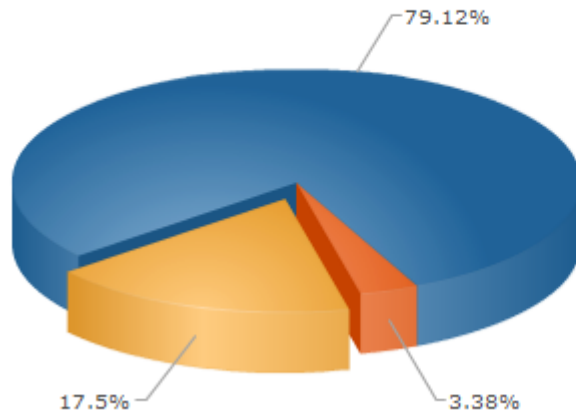

TEXAS TECH UNIVERSITY
Information Technology Division

SGA General Elections

Voter Turnout Report

Turnout

Total Voters: 32616

	%	#
Voted	17.50%	5708
Viewed But Not Voted	3.38%	1101
No Activity	79.12%	25807