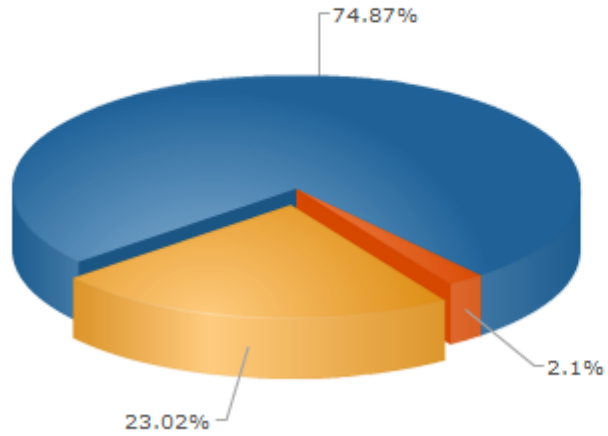

TEXAS TECH UNIVERSITY
Information Technology Division

SGA General Elections

Voter Turnout Report

Turnout

Total Voters: 33170

	%	#
 Voted	23.02%	7637
 Viewed But Not Voted	2.10%	698
 No Activity	74.87%	24835

TEXAS TECH UNIVERSITY
Information Technology Division

SGA General Elections

Activity By Day Report

This graph shows which day of the week has historically been most active

Activity By Day

Day	%	#
Tuesday	76%	5814
Wednesday	23%	1823