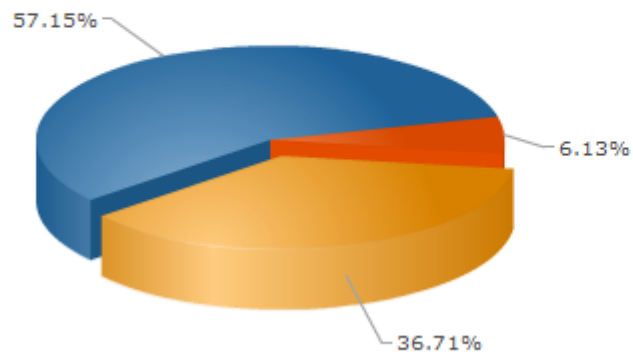

TEXAS TECH UNIVERSITY
Information Technology Division

SGA General Elections

Honors College Senator

Senator			
Total Voters:1272			
Choice	View Raw Votes	Votes	Percentage
Emily Jenkins		159	22%
Brandon Anderson		91	13%
Katharine Jenkins		133	19%
Kaitlin Johnson		47	7%
Farah Mechref		191	27%
Andrew Barker		87	12%
Write-in First and Last Name		4	1%

Voter Turnout Report

Turnout

Total Voters: 1272

	%	#
Voted	36.71%	467
Viewed But Not Voted	6.13%	78
No Activity	57.15%	727