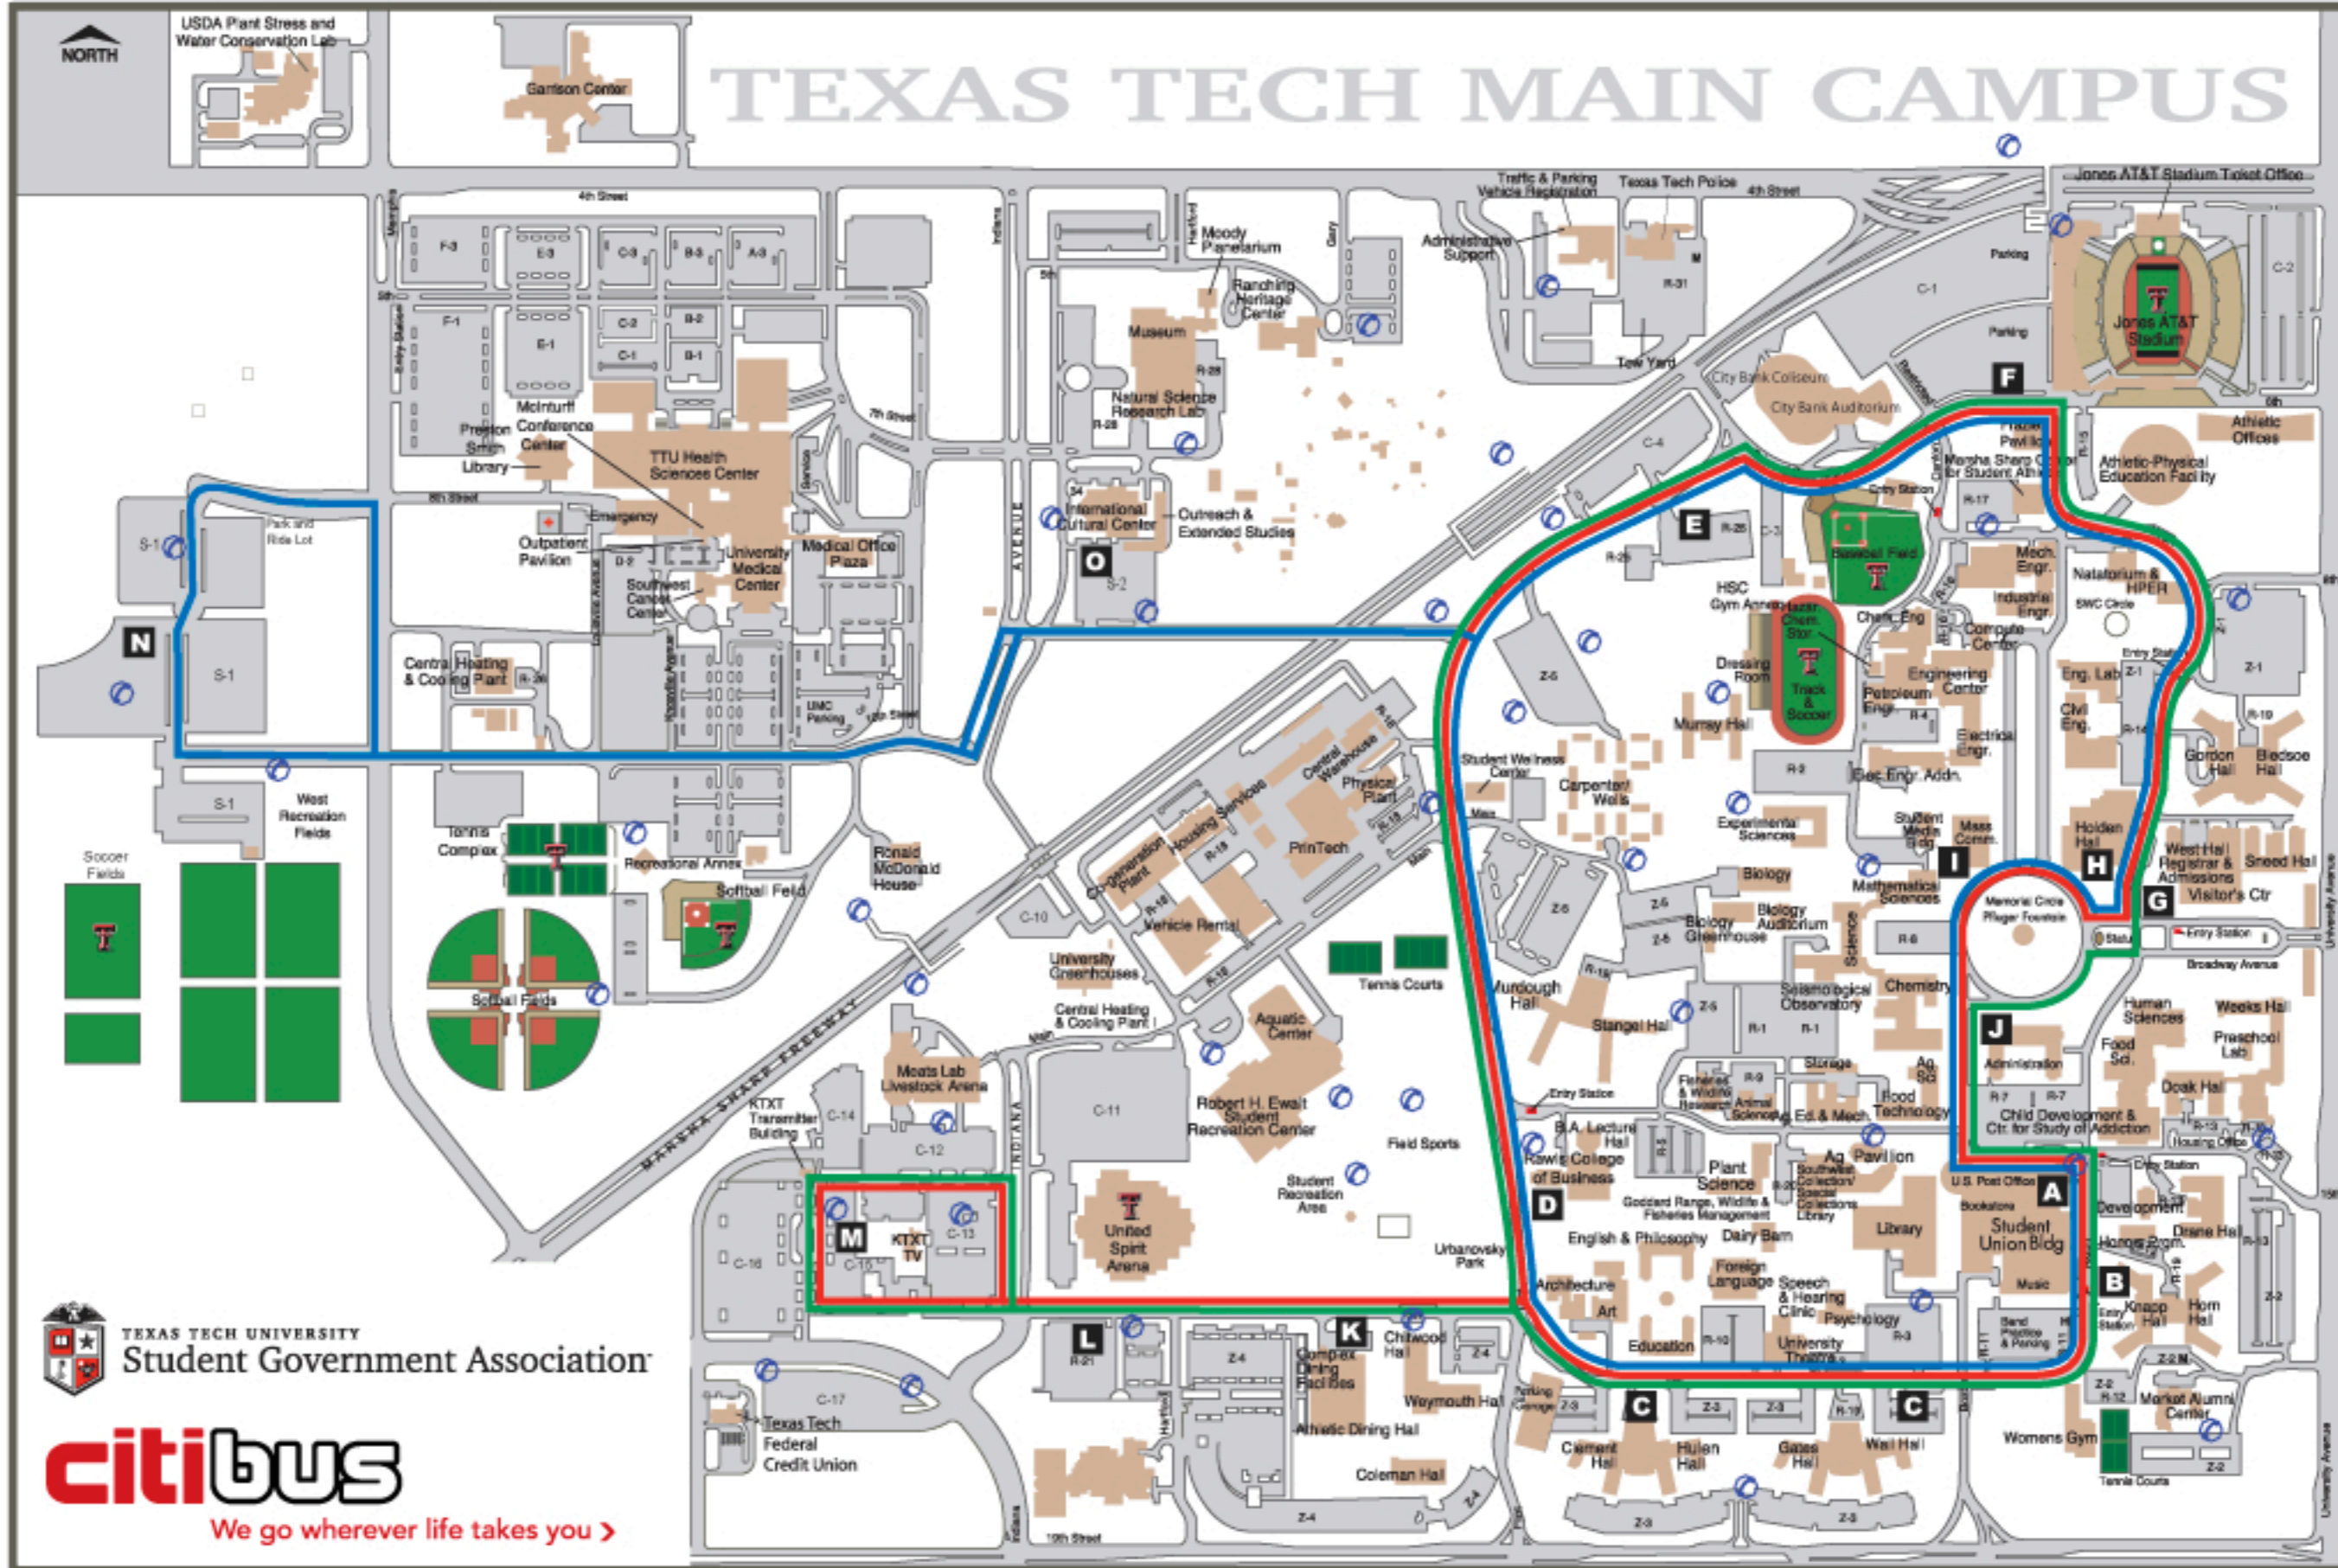

Masked Rider Route

- N** S-1 Park & Ride
- F** C-1 Parking (Stadium)
- H** Holden Hall
- A** S.U.B (Student Union Building)
- C** Wall-Gates
- Hulen - Clement
- D** Rawls College of Business

Red Raider Route

Double T Route

- M** Enter C-15 Parking
- M** Exit C-15 Parking
- K** Chitwood - Weymouth
- C** Wall - Gates
- A** S.U.B (Student Union Building)
- G** West Hall
- F** C-1 Parking (Stadium)
- E** C-4 Parking
- D** Rawls College of Business
- K** Chitwood - Weymouth

Red Raider Route

Circles campus clockwise
 Service every 6 minutes from 7:25 a.m. to 5:11 p.m.
 Service every 15 minutes from 5:12 p.m. to 7:31 p.m.

Double T Route

Circles campus counter clockwise
 Service every 6 minutes from 7:10 a.m. to 5:05 p.m.
 Service every 10 minutes from 5:06 p.m. to 7:13 p.m.

Masked Rider Route

Circles campus clockwise
 Service every 5 minutes from 7:22 a.m. to 5:33 p.m.
 Service every 8 minutes from 5:34 p.m. to 7:35 p.m.

For More Information Visit
sga.ttu.edu or citibus.com