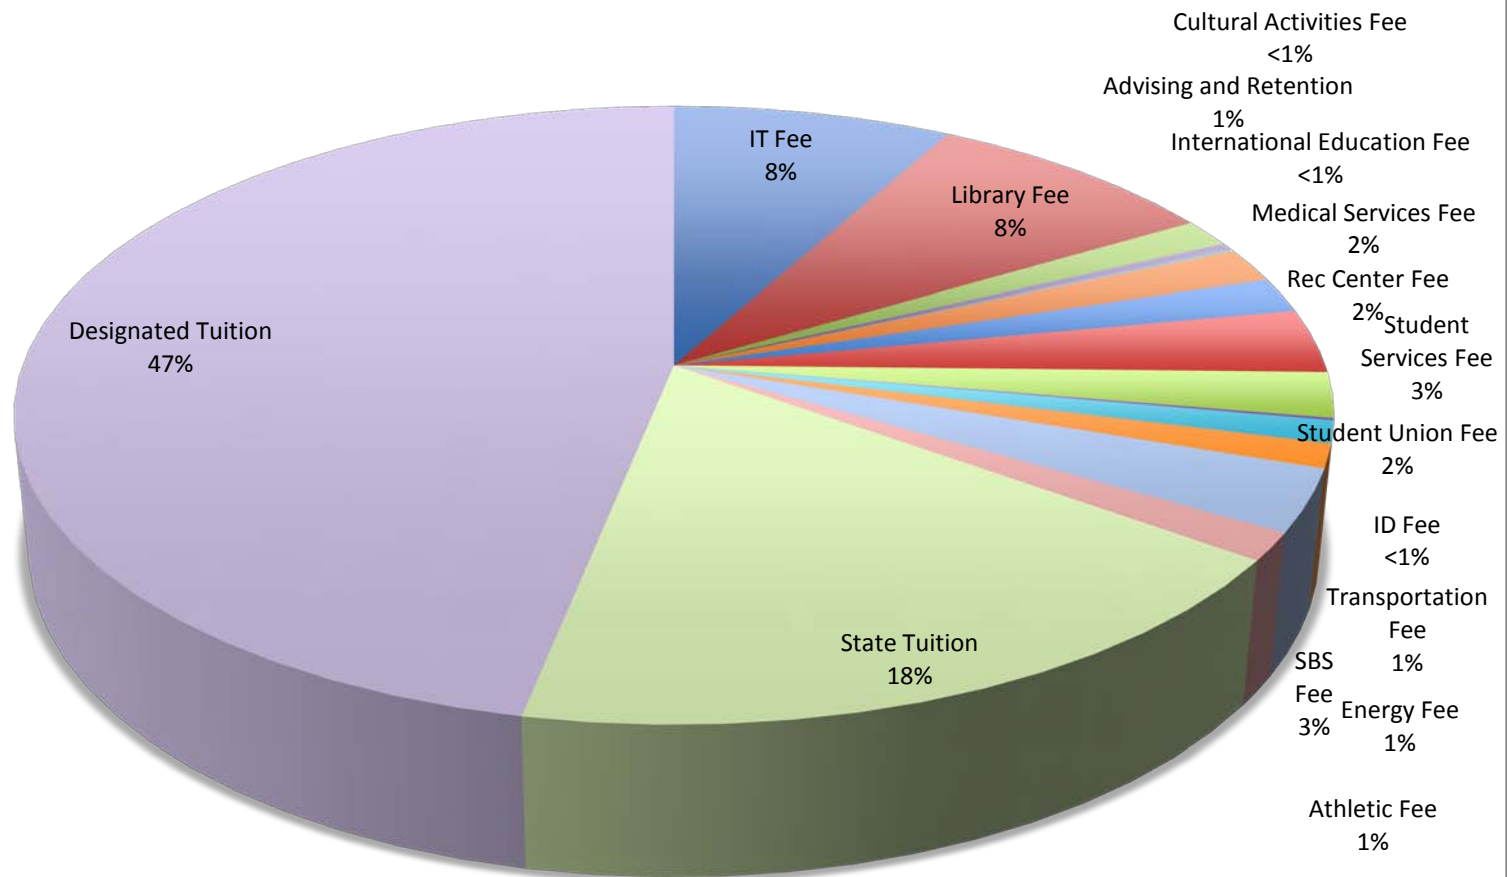

Tuition and Fees for 15 hours

\$4129.85