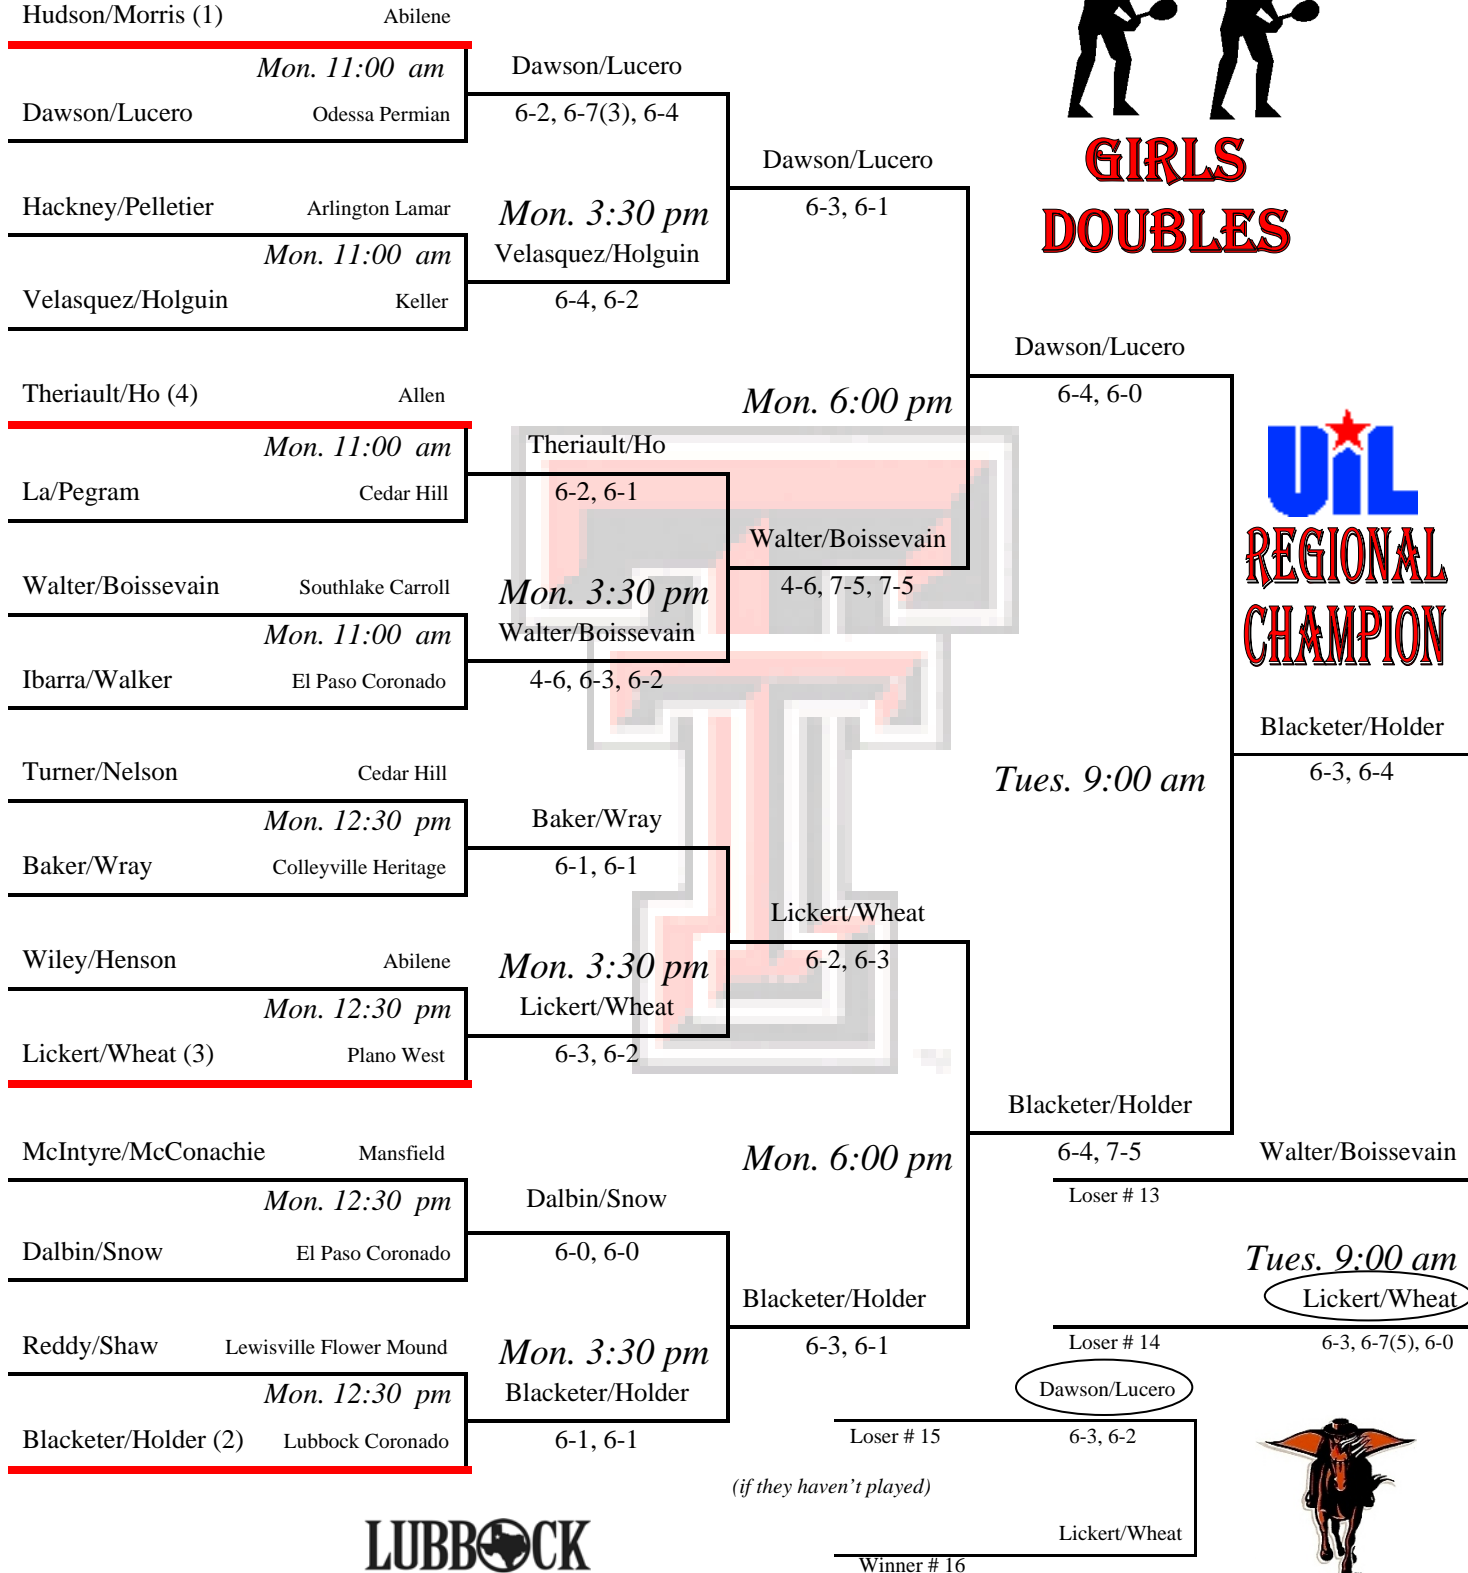

REGIONAL 5A TENNIS MCLEOD TENNIS CENTER

GIRLS DOUBLES

(if they haven't played)