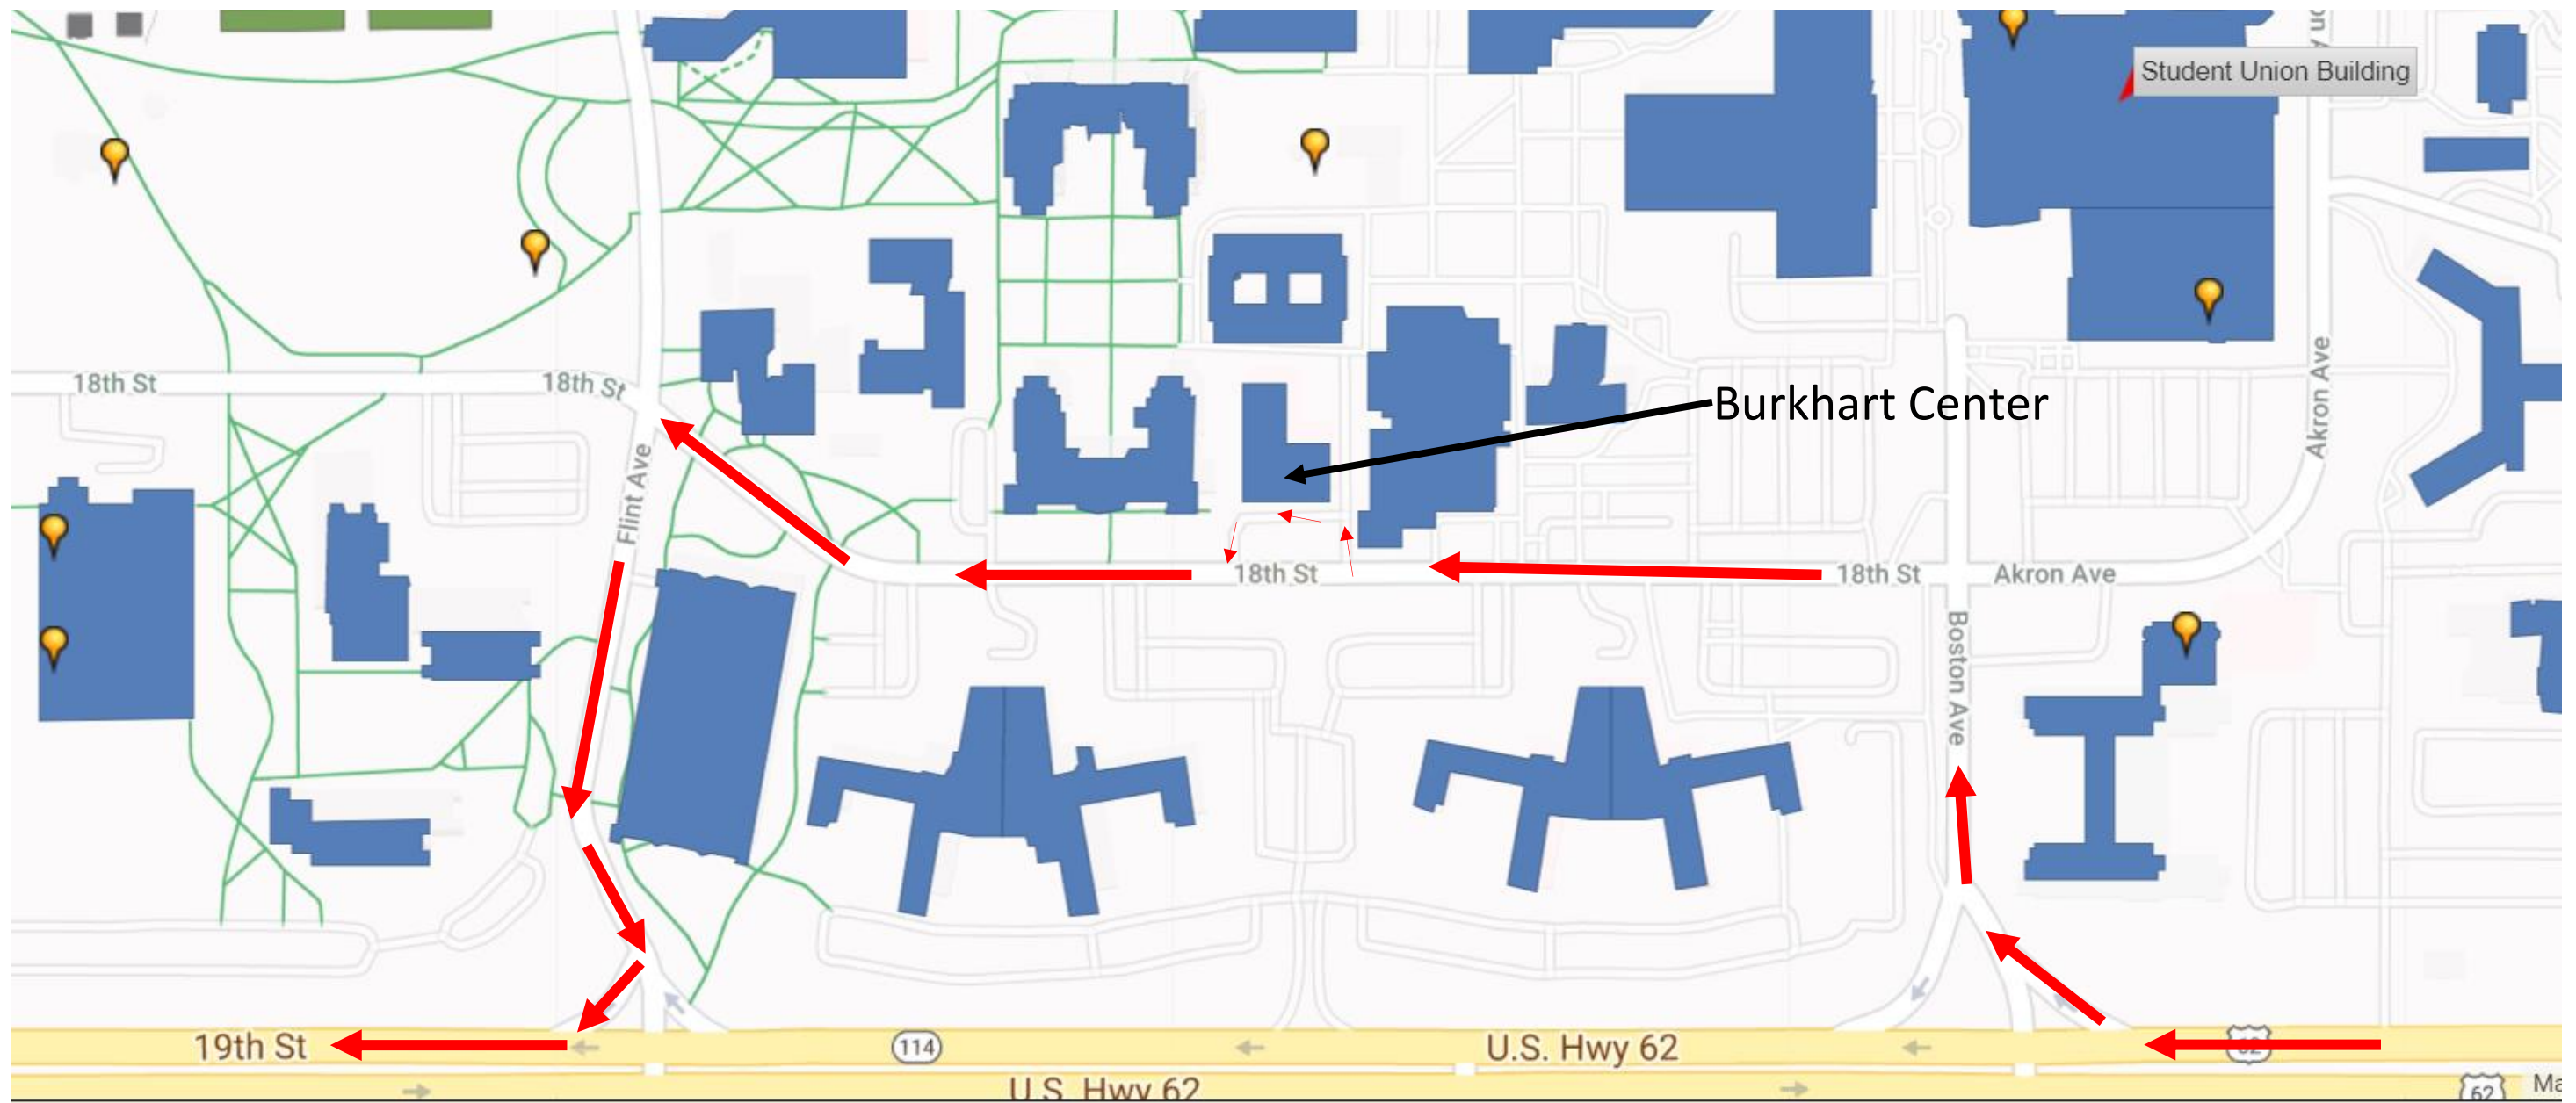

Please enter campus by turning onto Boston Avenue from 19th Street. Turn left onto 18th Street. Proceed around the circle driveway in front of the Burkhart Center as directed. Turn right as you leave the Burkhart Center parking lot and proceed onto 18th Street. Take a left onto Flint Avenue and proceed to exit campus via 19th Street. We ask that you stay in your vehicle and wear your mask at all times.

The street address of the Burkhart Center is 2902 18th Street, Lubbock, Texas 79409