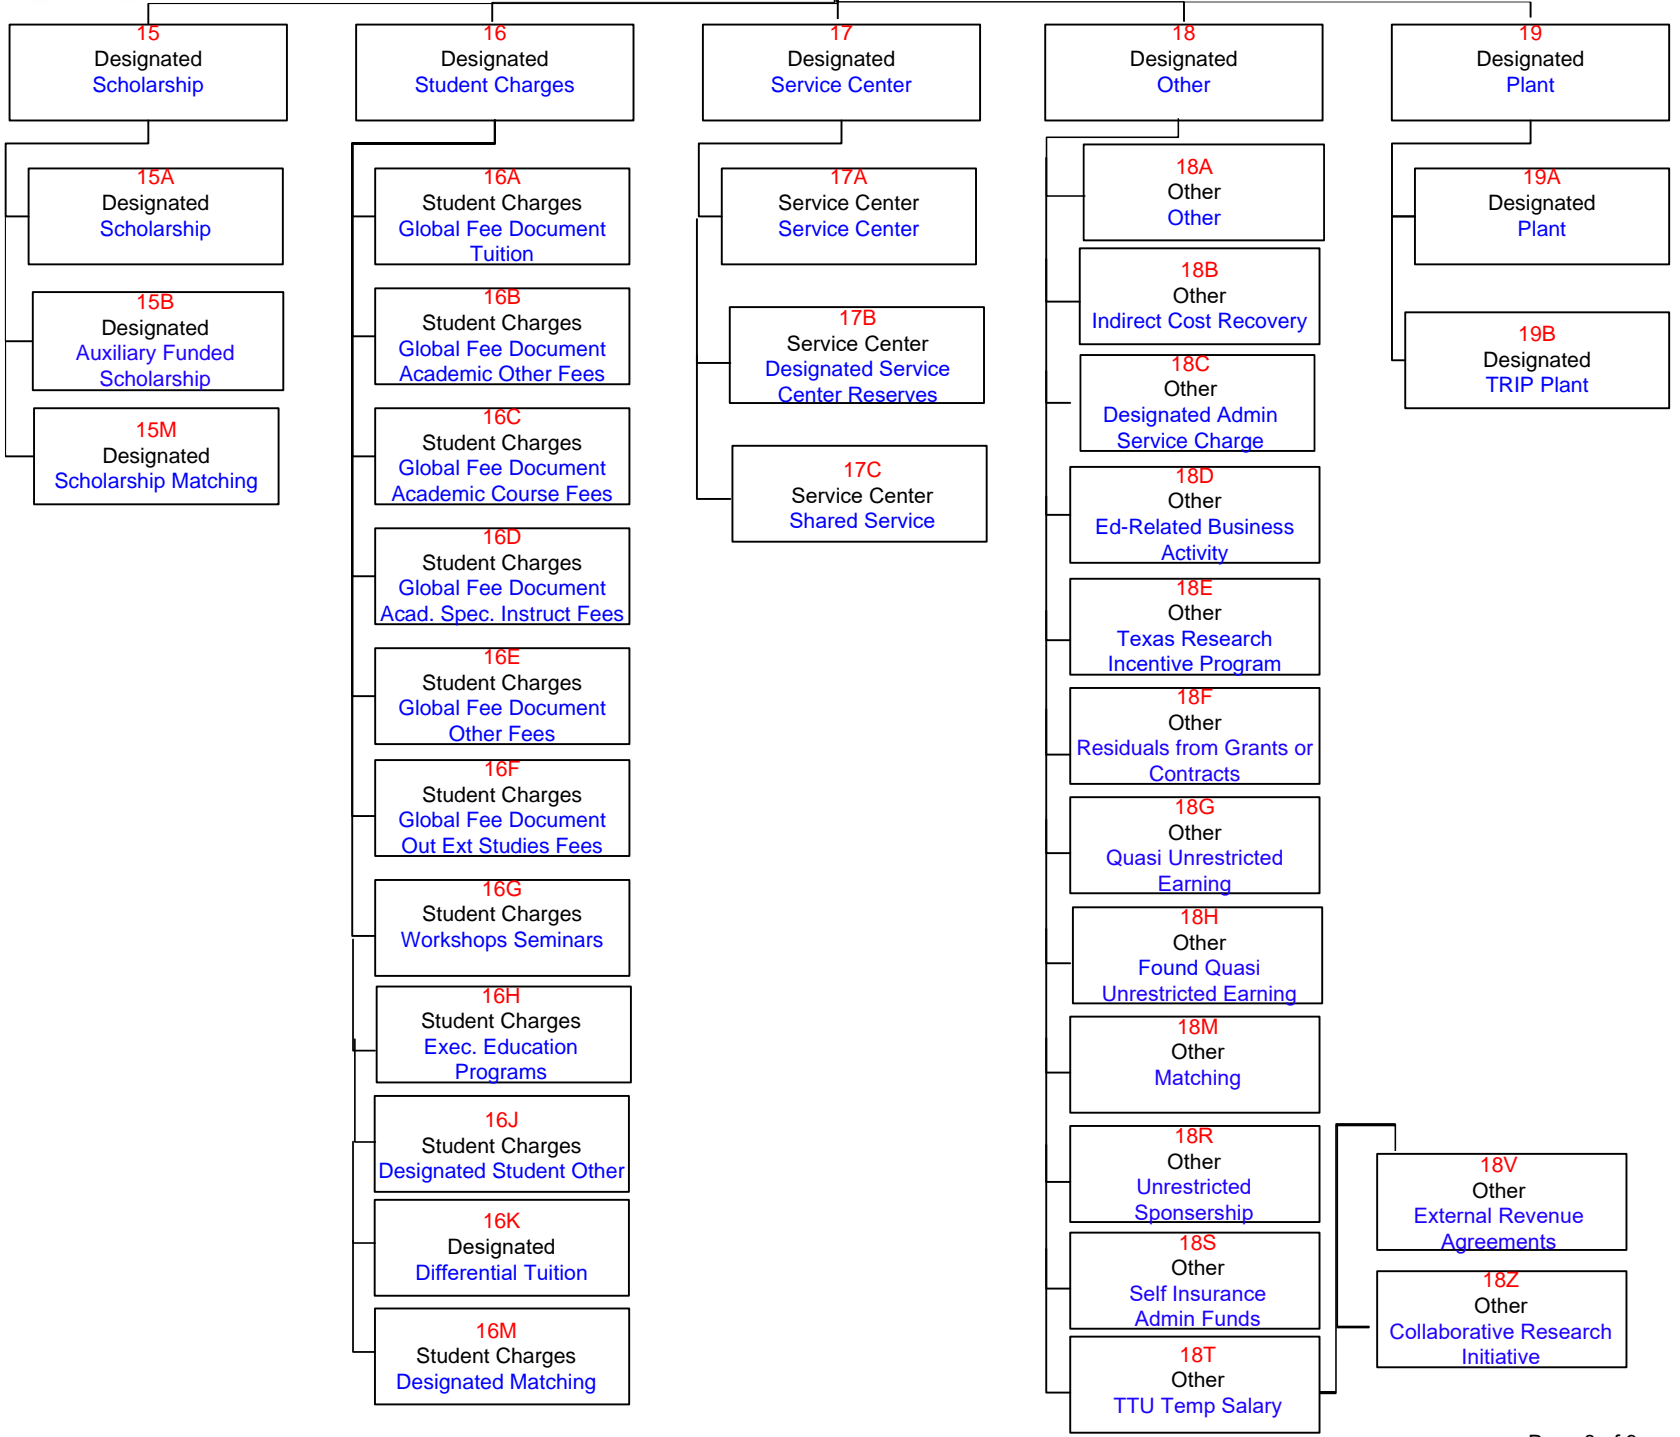

Banner Fund Structure

Fund Type 1
Fund GROUP

Fund Type 2
Fund CATEGORY

Banner Fund Class
11-14

Fund Type 2
Fund
CATEGORY

Fund Code 1
Fund
CLASS

Banner Fund Class
15-19

Fund Type 2
Fund
CATEGORY

Fund Code 1
Fund
CLASS

Banner Fund Class
21-23

Fund Type 2
Fund
CATEGORY

Fund Code 1
Fund
CLASS

Banner Fund Class
24-29

Fund Type 2
Fund
CATEGORY

Fund Code 1
Fund
CLASS

Banner Fund Class
31-79

Fund Type 2
Fund
CATEGORY

Fund Code 1
Fund
CLASS

Fund Type 2
Fund
CATEGORY

Fund Code 1
Fund
CLASS

Banner Fund Class
83-89

Fund Type 2
Fund
CATEGORY

Fund Code 1
Fund
CLASS

Fund Type 2
Fund
CATEGORY