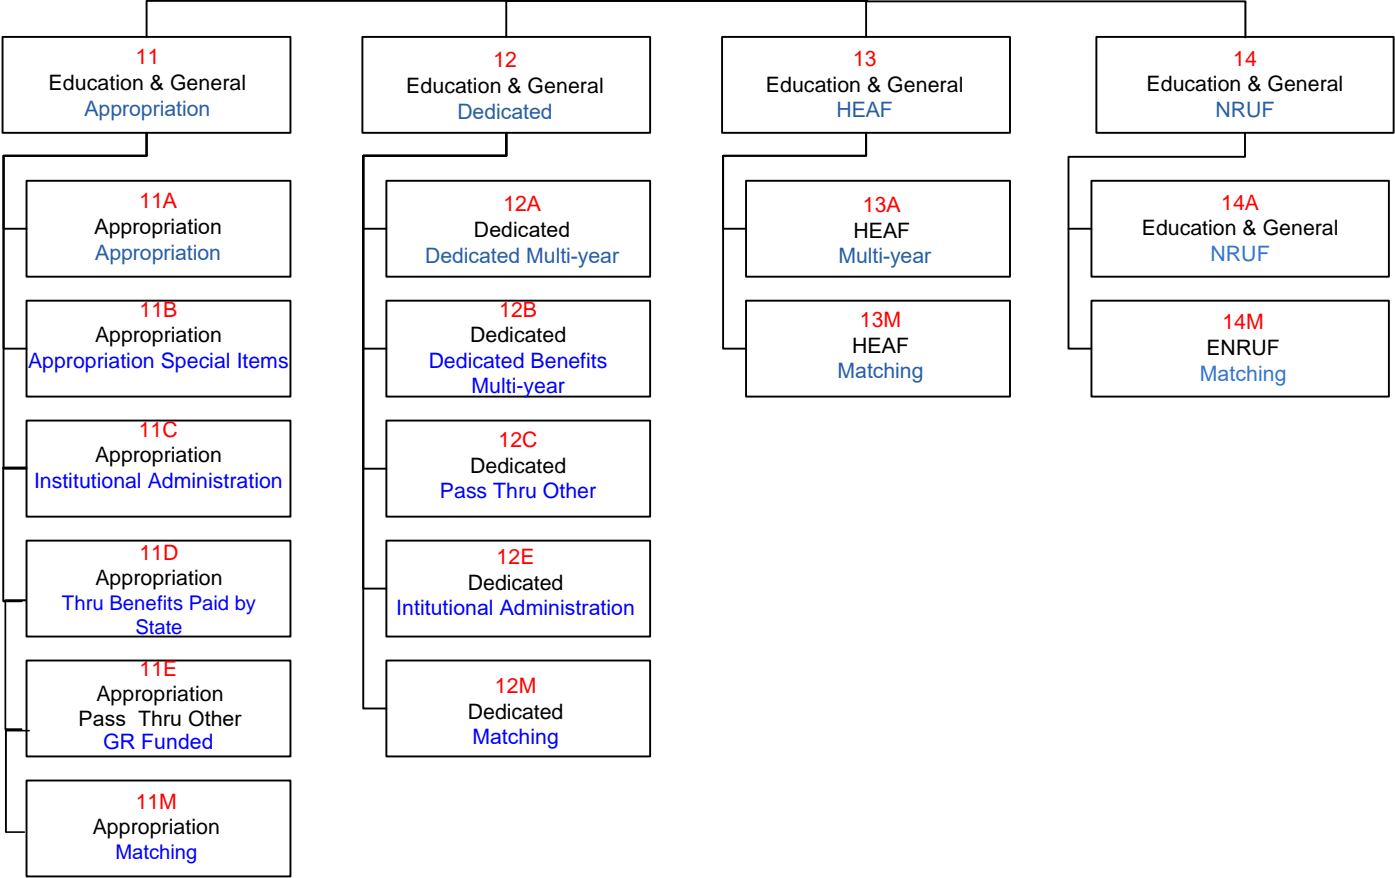

Banner Fund Structure

Fund Type 1
Fund GROUP

Fund Type 2
Fund CATEGORY

Banner Fund Class
11-14

Fund Type 2
Fund
CATEGORY

Fund Code 1
Fund
CLASS

Banner Fund Class
15-19

Fund Type 2
Fund
CATEGORY

Fund Code 1
Fund
CLASS

Banner Fund Class
21-23

Fund Type 2
Fund
CATEGORY

Fund Code 1
Fund
CLASS

Banner Fund Class
24-29

Fund Type 2
Fund
CATEGORY

Fund Code 1
Fund
CLASS

Banner Fund Class
31-79