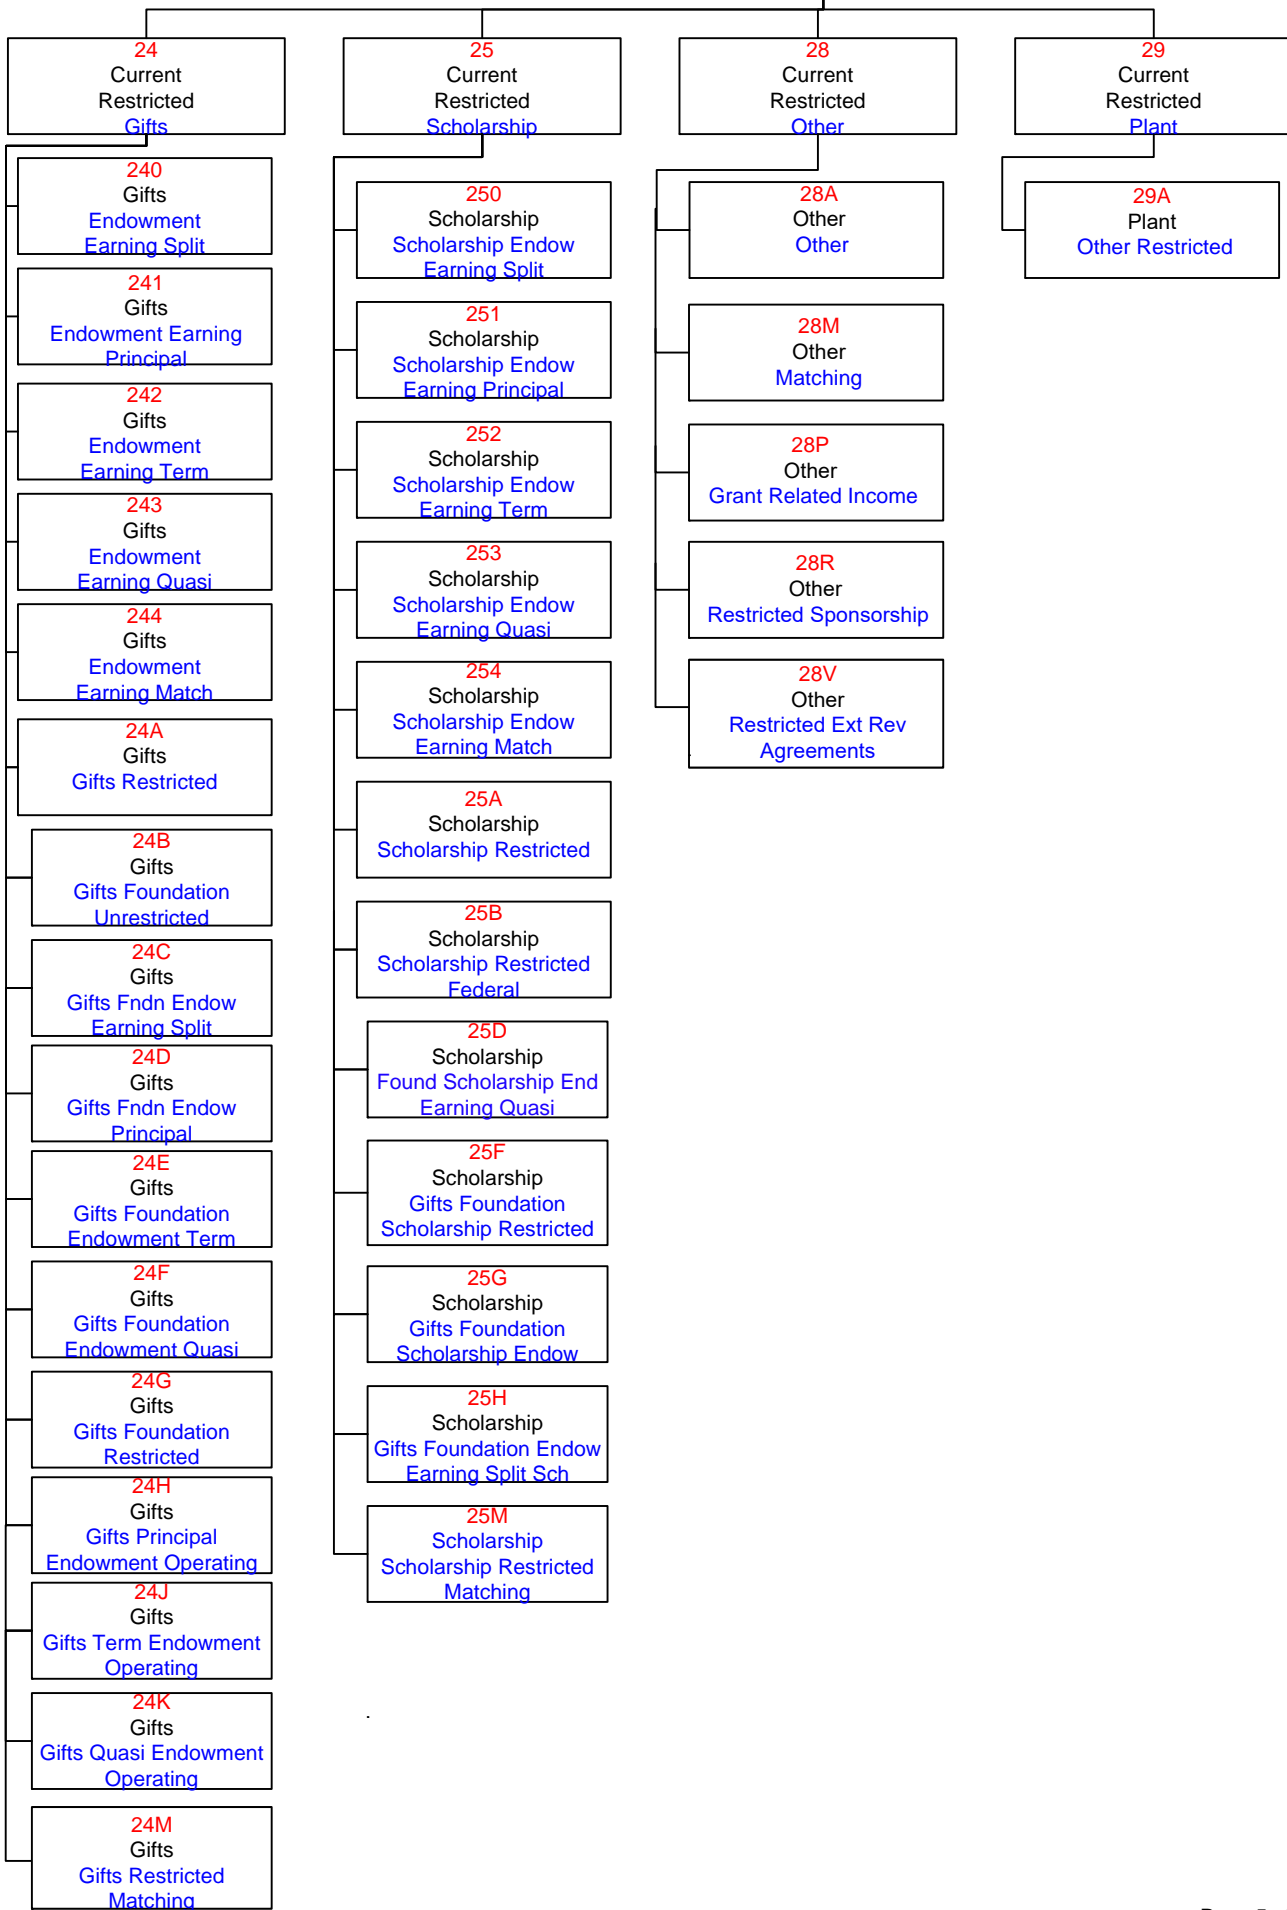

Banner Fund Structure

Fund Type 1
Fund GROUP

Fund Type 2
Fund CATEGORY

Banner Fund Class
11-14

Fund Type 2
Fund
CATEGORY

Fund Code 1
Fund
CLASS

Banner Fund Class
15-19

Fund Type 2
Fund
CATEGORY

Fund Code 1
Fund
CLASS

Banner Fund Class
21-23

Fund Type 2
Fund
CATEGORY

Fund Code 1
Fund
CLASS

Banner Fund Class
24-29

Fund Type 2
Fund
CATEGORY

Fund Code 1
Fund
CLASS

Banner Fund Class
31-79

Fund Type 2
Fund
CATEGORY

Fund Code 1
Fund
CLASS

Fund Type 2
Fund
CATEGORY

Fund Code 1
Fund
CLASS

Banner Fund Class
83-89

Fund Type 2
Fund
CATEGORY

Fund Code 1
Fund
CLASS

Fund Type 2
Fund
CATEGORY