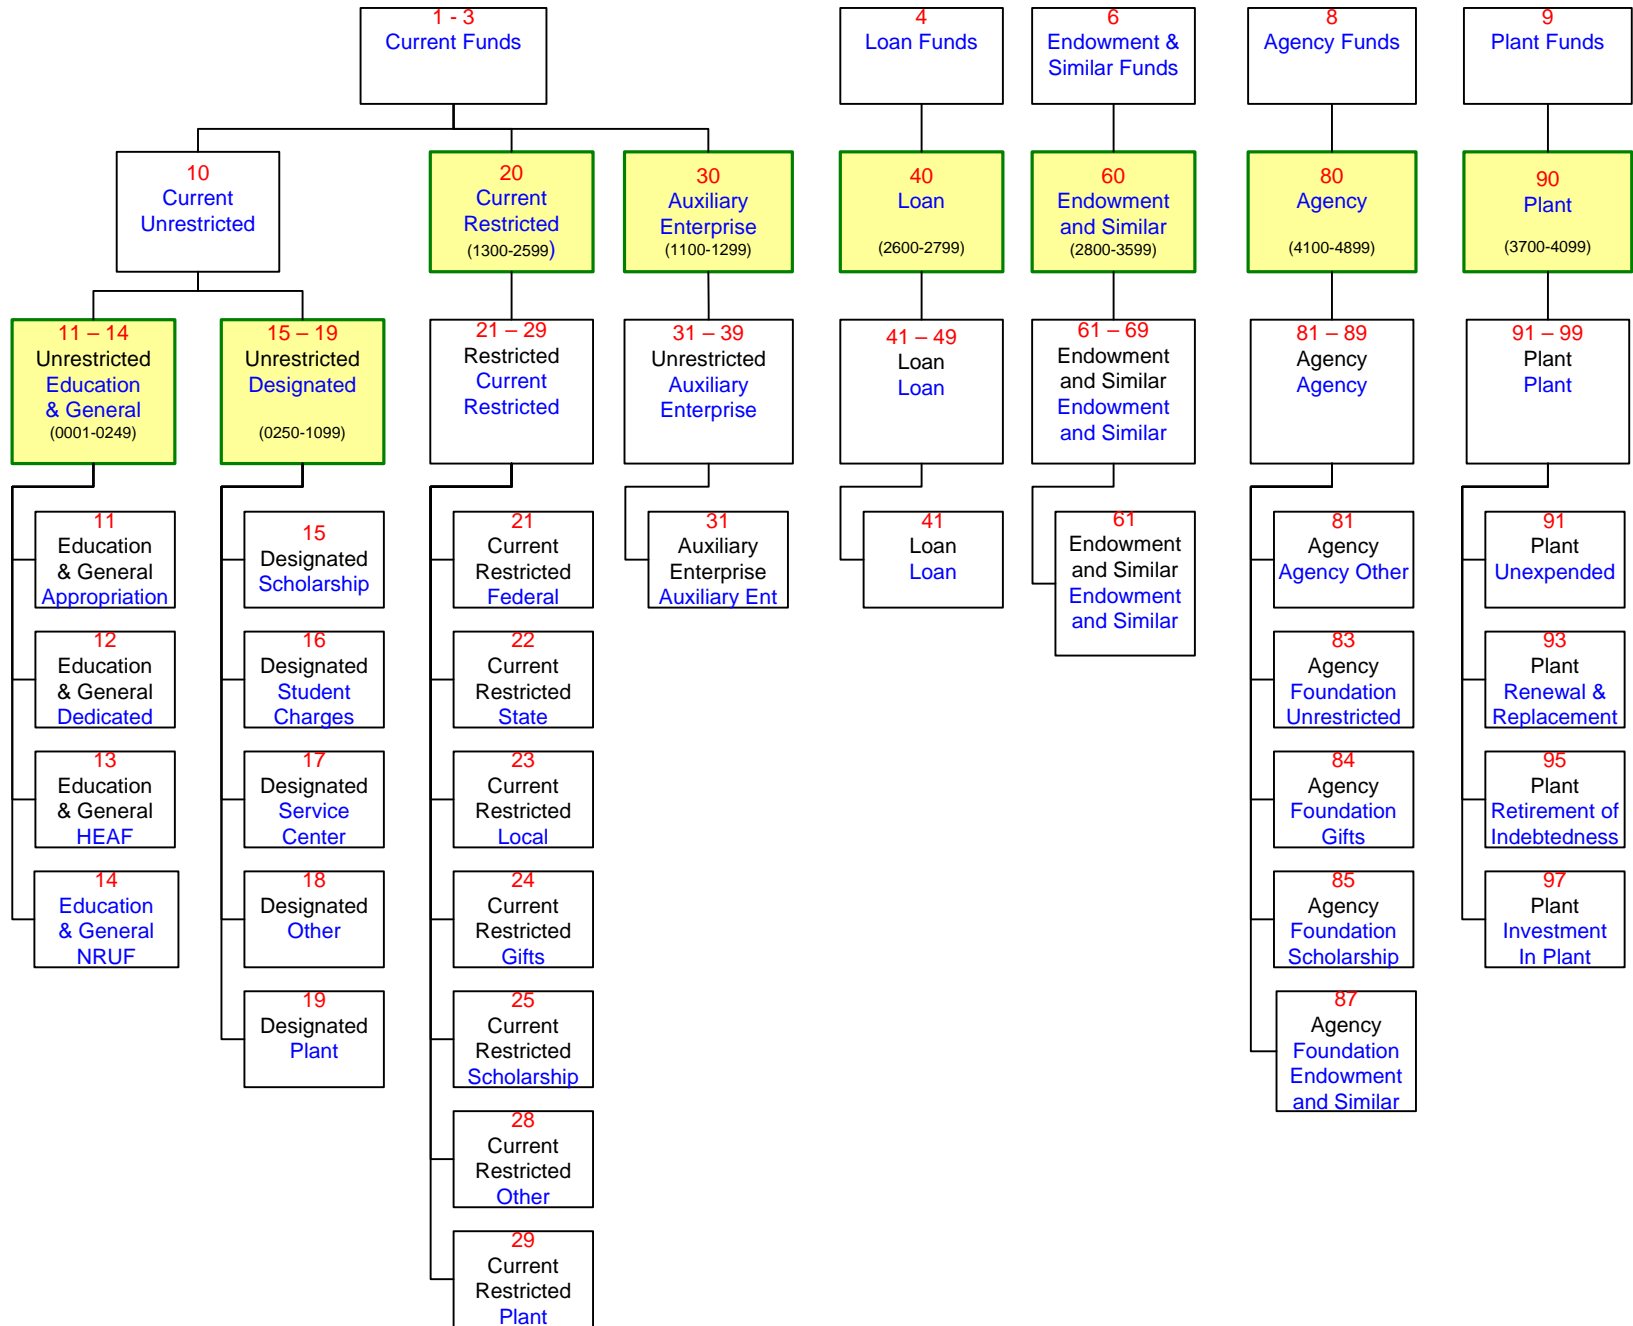

Banner Fund Structure

Fund Type 1
Fund GROUP

Fund Type 2
Fund CATEGORY

Banner Fund Class
11-14

Fund Type 2
Fund
CATEGORY

Fund Code 1
Fund
CLASS

Banner Fund Class
15-19

Fund Type 2
Fund
CATEGORY

Fund Code 1
Fund
CLASS

Banner Fund Class
21-23

Fund Type 2
Fund
CATEGORY

Fund Code 1
Fund
CLASS

Banner Fund Class
24-29

Fund Type 2
Fund
CATEGORY

Fund Code 1
Fund
CLASS

Banner Fund Class
31-79

Fund Type 2
Fund
CATEGORY

Fund Code 1
Fund
CLASS

Fund Type 2
Fund
CATEGORY

Fund Code 1
Fund
CLASS

Banner Fund Class
83-89

Fund Type 2
Fund
CATEGORY

Fund Code 1
Fund
CLASS

Fund Type 2
Fund
CATEGORY