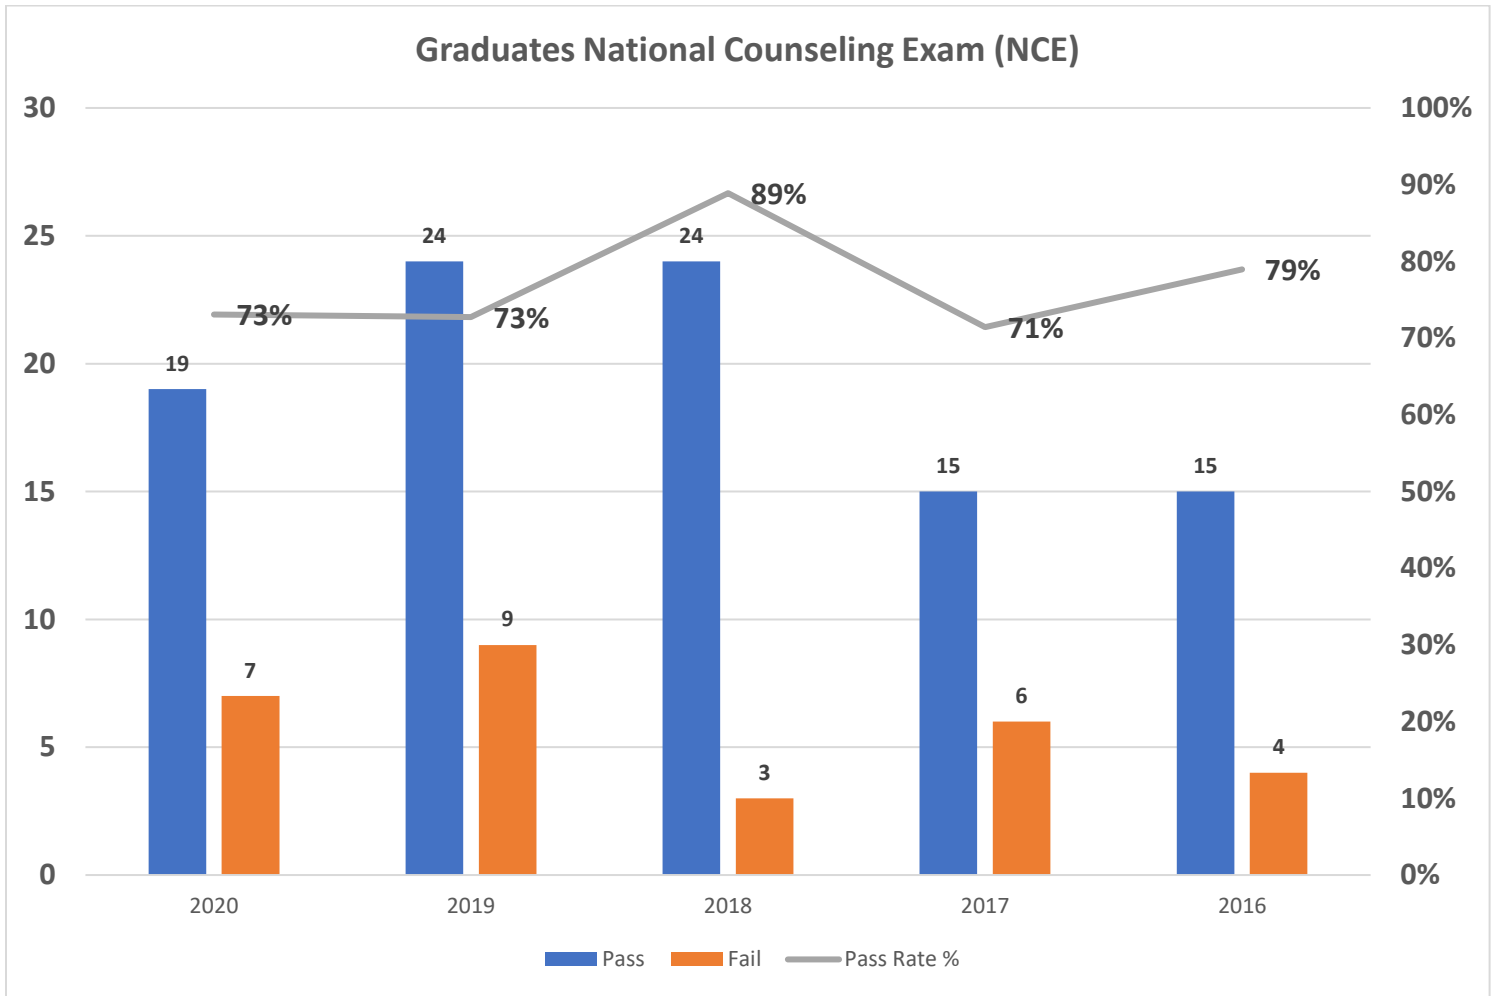

Certification Exam Pass Rates

School Counseling Certification (TEXES Exams)				
Admin Date	Test Name	Gender	Ethnicity	Result
4/19/2021	School Counselor	Male	Hispanic/Latino	P
8/8/2020	School Counselor	Female	White	P
4/18/2020	School Counselor	Female	Hispanic/Latino	P
5/13/2017	School Counselor	Female	White	P
10/13/2016	School Counselor	Female	White	P

Doctoral Qualifying Examination Mean Scores