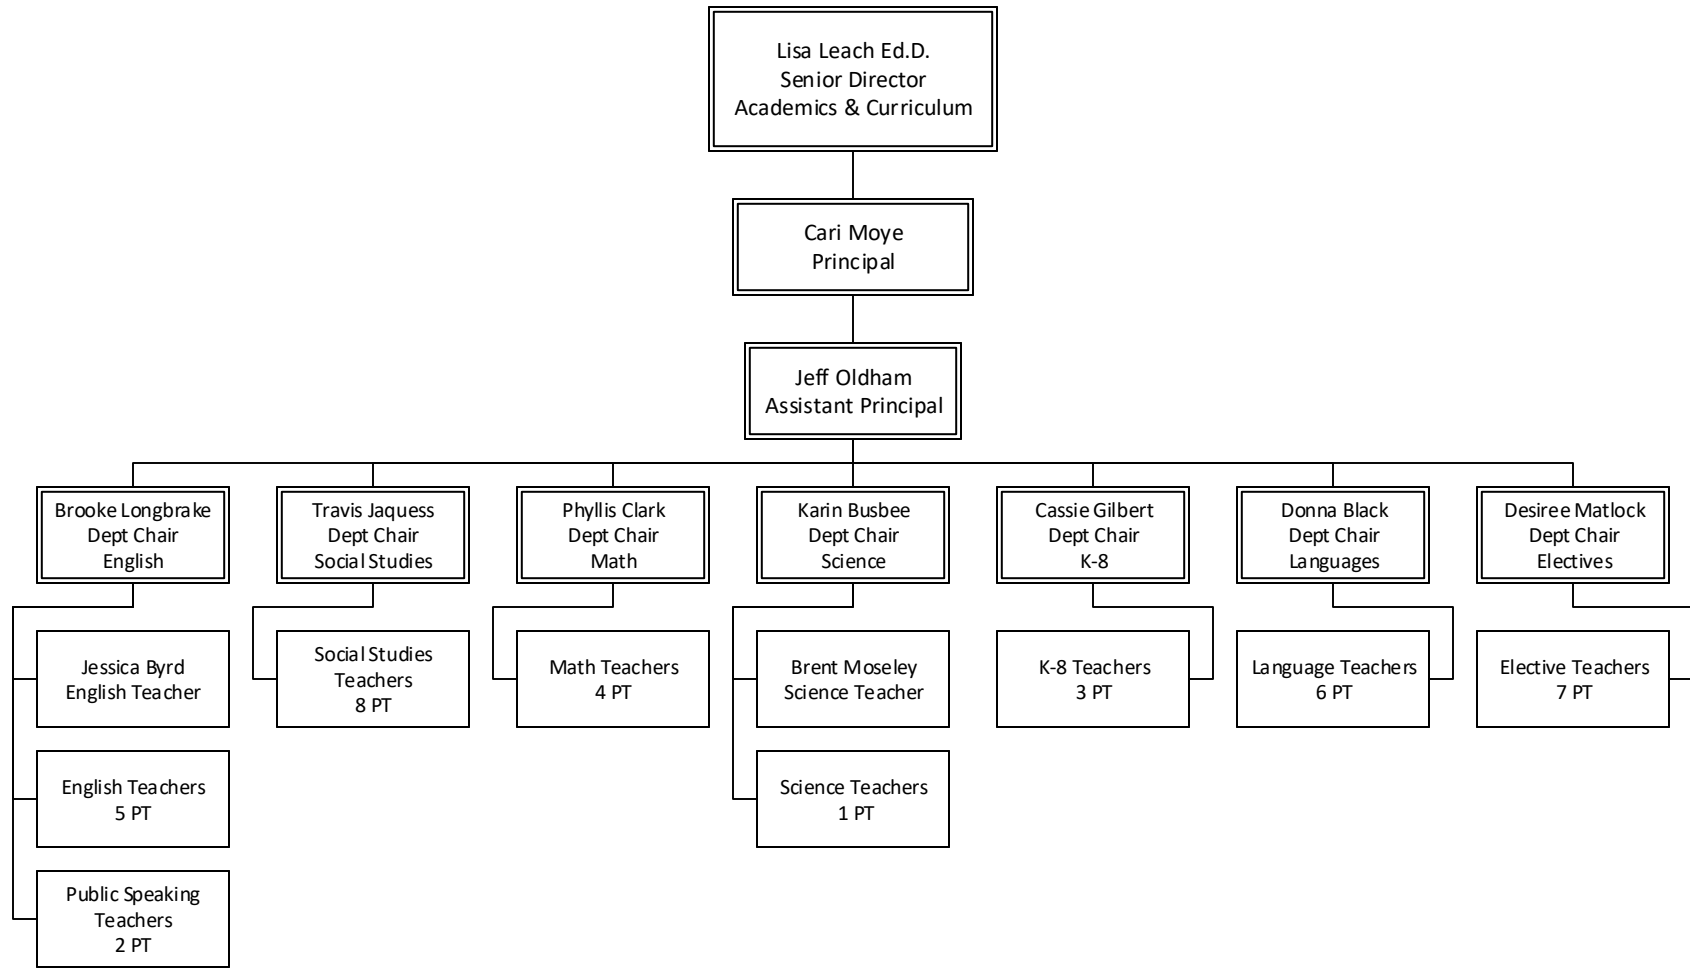

eLEARNING & ACADEMIC PARTNERSHIPS

Leadership Team

TTU K-12 ACADEMIC ADMINISTRATION

TTU K-12 TEACHERS

INSTRUCTIONAL DESIGN

OPERATIONS

TEXAS TECH UNIVERSITY REGIONAL SITES

ACADEMIC PARTNERSHIPS