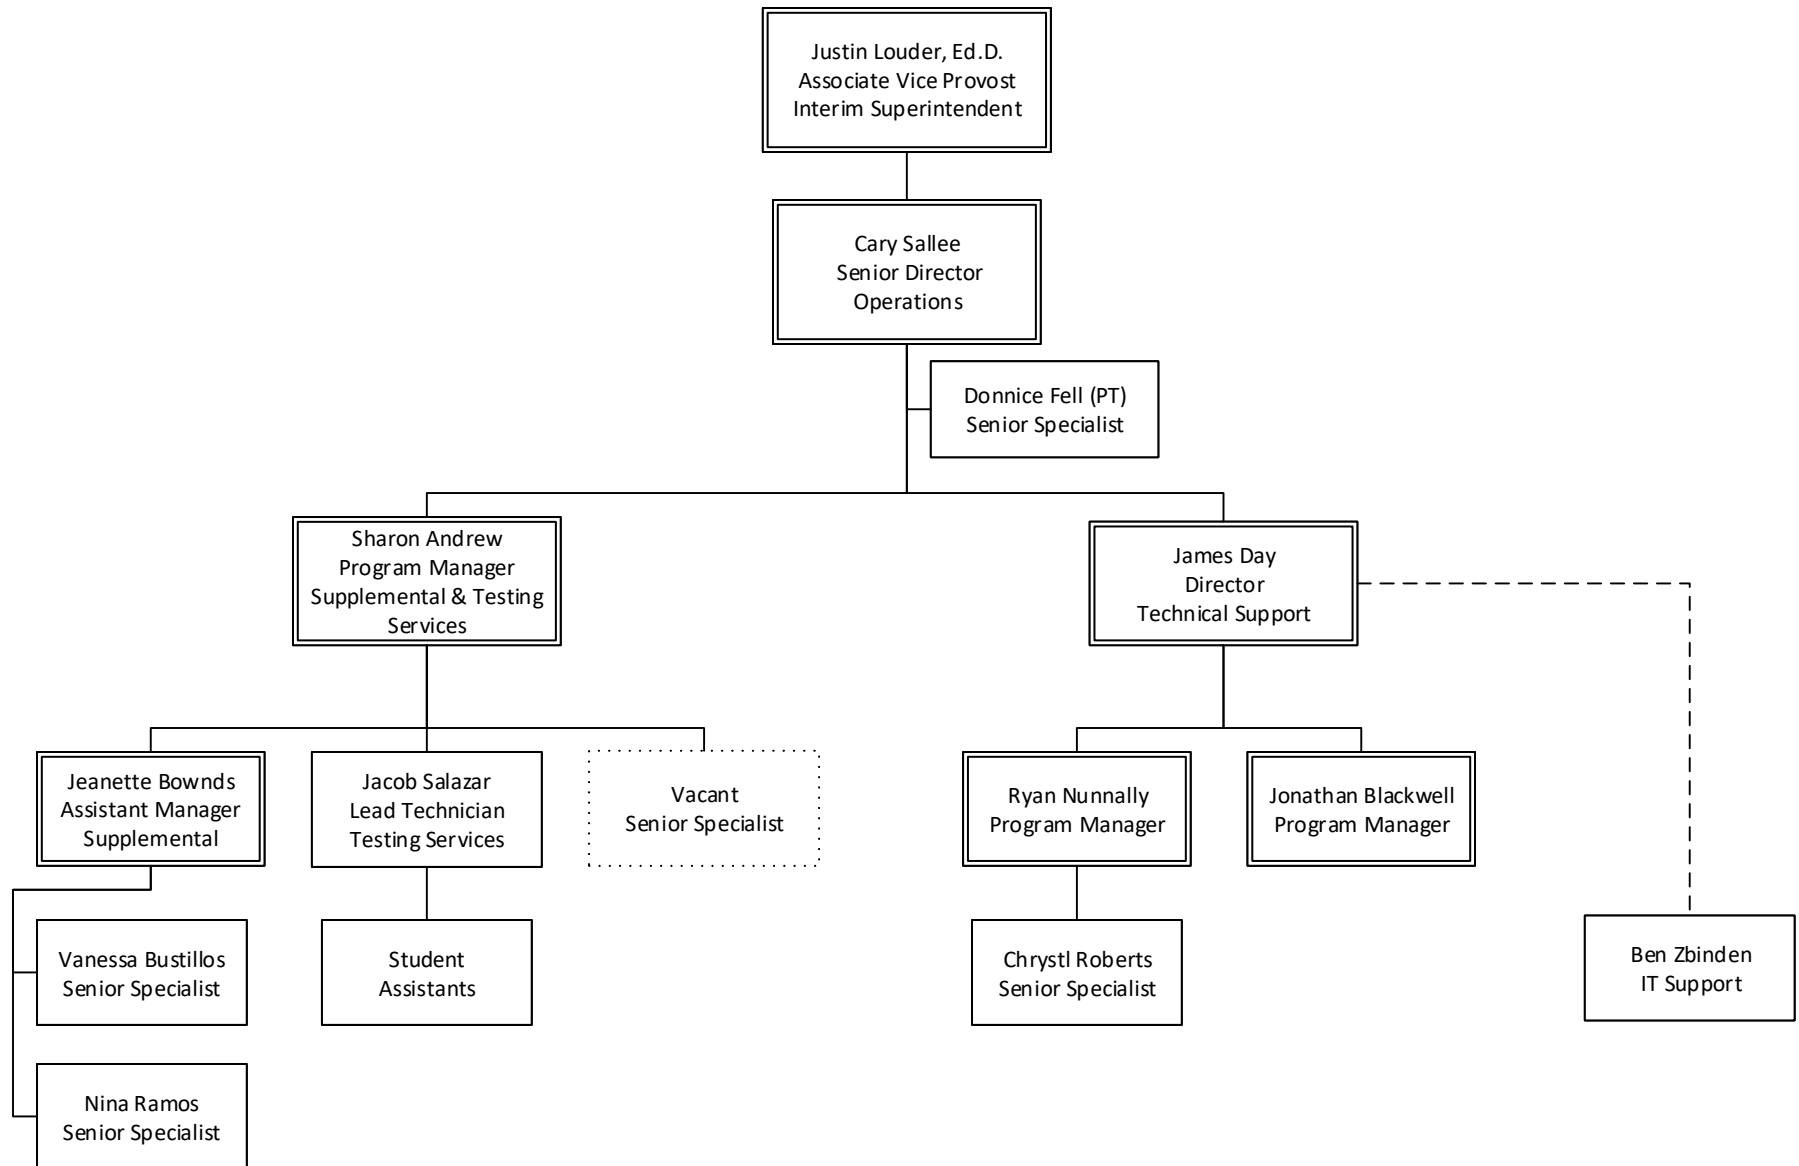

eLEARNING & ACADEMIC PARTNERSHIPS

Leadership Team

TTU K-12 ACADEMIC ADMINISTRATION

TTU K-12 TEACHERS

INSTRUCTIONAL DESIGN

OPERATIONS

TEXAS TECH UNIVERSITY REGIONAL SITES

ACADEMIC PARTNERSHIPS

OSHER LIFELONG LEARNING INSTITUTE (OLLI)

FINANCE

MARKETING