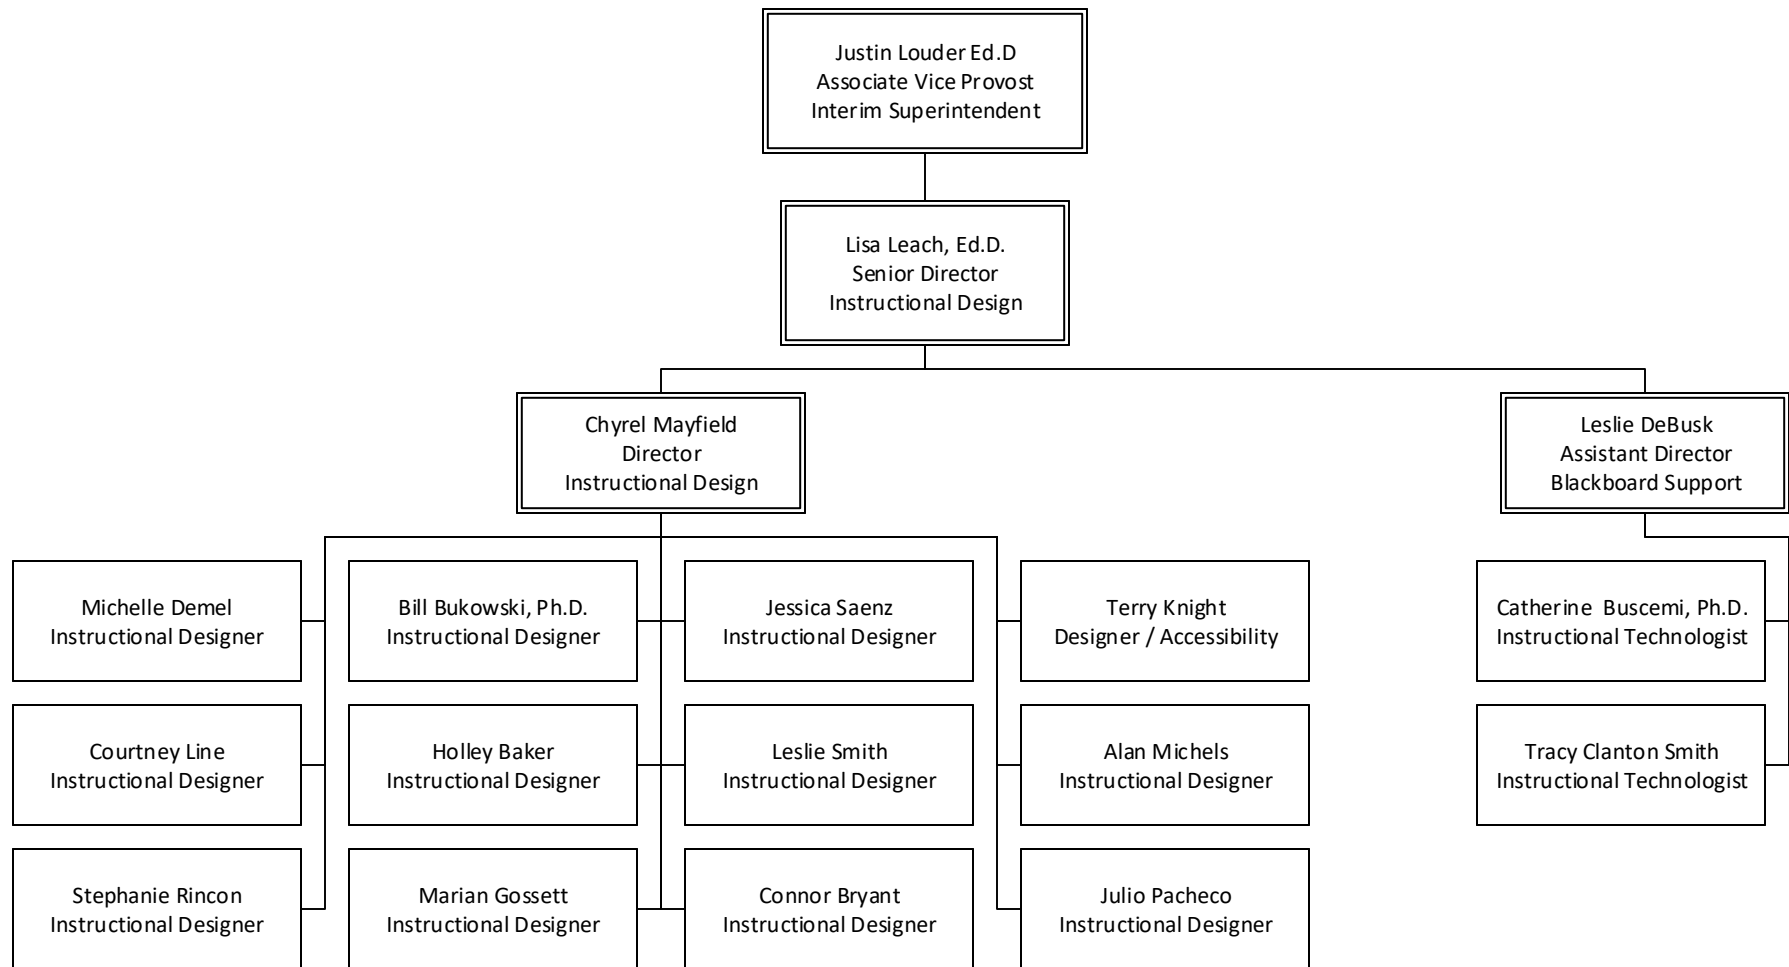

eLEARNING & ACADEMIC PARTNERSHIPS

Leadership Team

TTU K-12 ACADEMIC ADMINISTRATION

TTU K-12 TEACHERS

INSTRUCTIONAL DESIGN

OPERATIONS

TEXAS TECH UNIVERSITY REGIONAL SITES

ACADEMIC PARTNERSHIPS