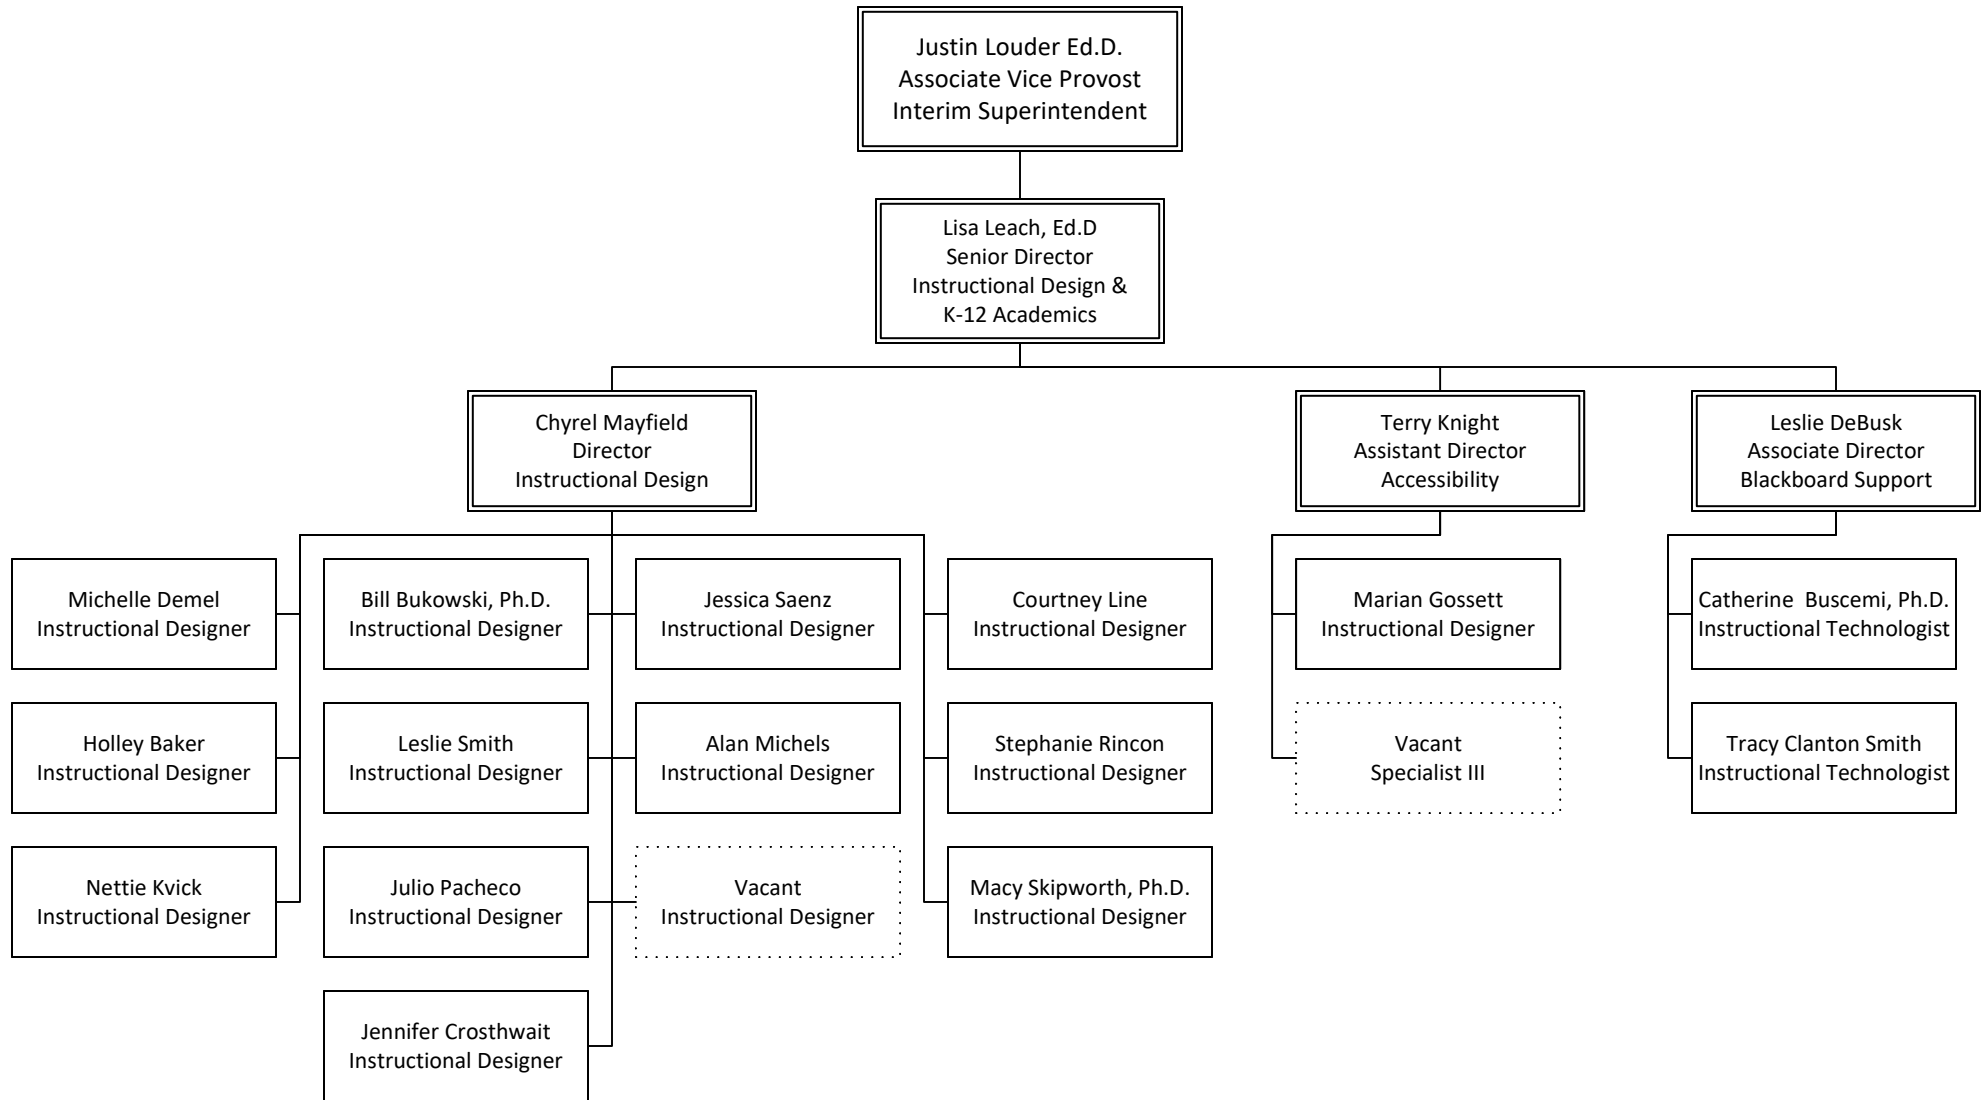

INSTRUCTIONAL DESIGN