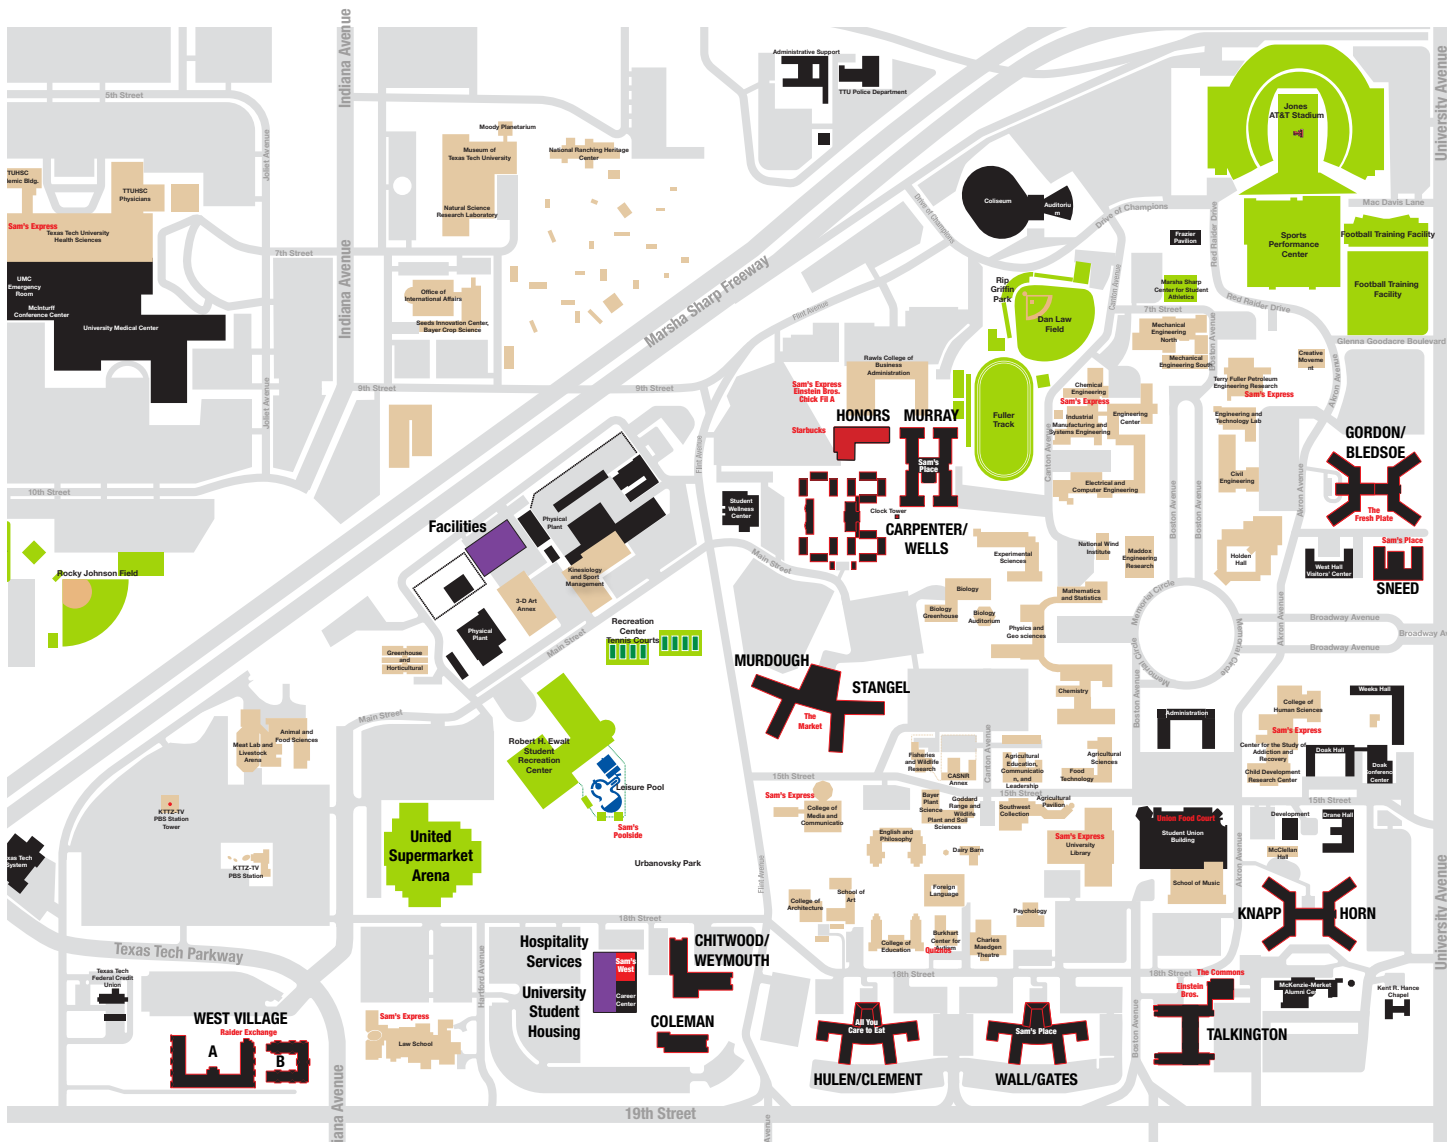

Pod-style Residence Halls

Honors Hall

Honors Hall is a pod-style residence for men and women. Eight rooms are clustered around a central community bathroom to create a pod by gender. Each room has movable furniture and multiple study lounges adjacent to each pod. Located close to the Rawls College of Business, the Honors Hall houses the Honors Learning Community.

Additional features include a multi-purpose room for special group meetings and presentations, study lounges near each pod, a new 944 square foot Starbucks® which will accept dining bucks. Outdoor amenities will include a front entry patio and a covered portal with seating to the courtyard.

- Shared rooms in a cluster or pod style room arrangement
- Movable Furniture
- Starbucks® Coffee Shop (accepts Hospitality Services Dining Bucks)
- Located Near the Rawls College of Business

Pod-style Residence Halls

Honors Hall

The dimensions listed are approximate. See housing.ttu.edu/facilities/furnishings for more information.

housing.ttu.edu

TEXAS TECH UNIVERSITY
University Student Housing