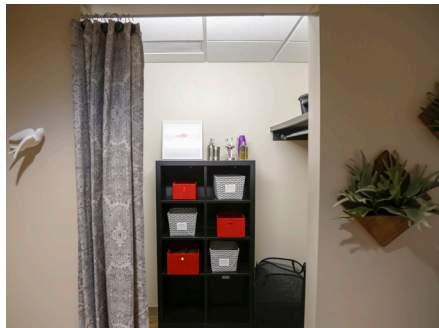

Pod-style Residence Halls

Honors Hall

The dimensions listed are approximate. See housing.ttu.edu/facilities/furnishings for more information.

housing.ttu.edu

TEXAS TECH UNIVERSITY
University Student Housing