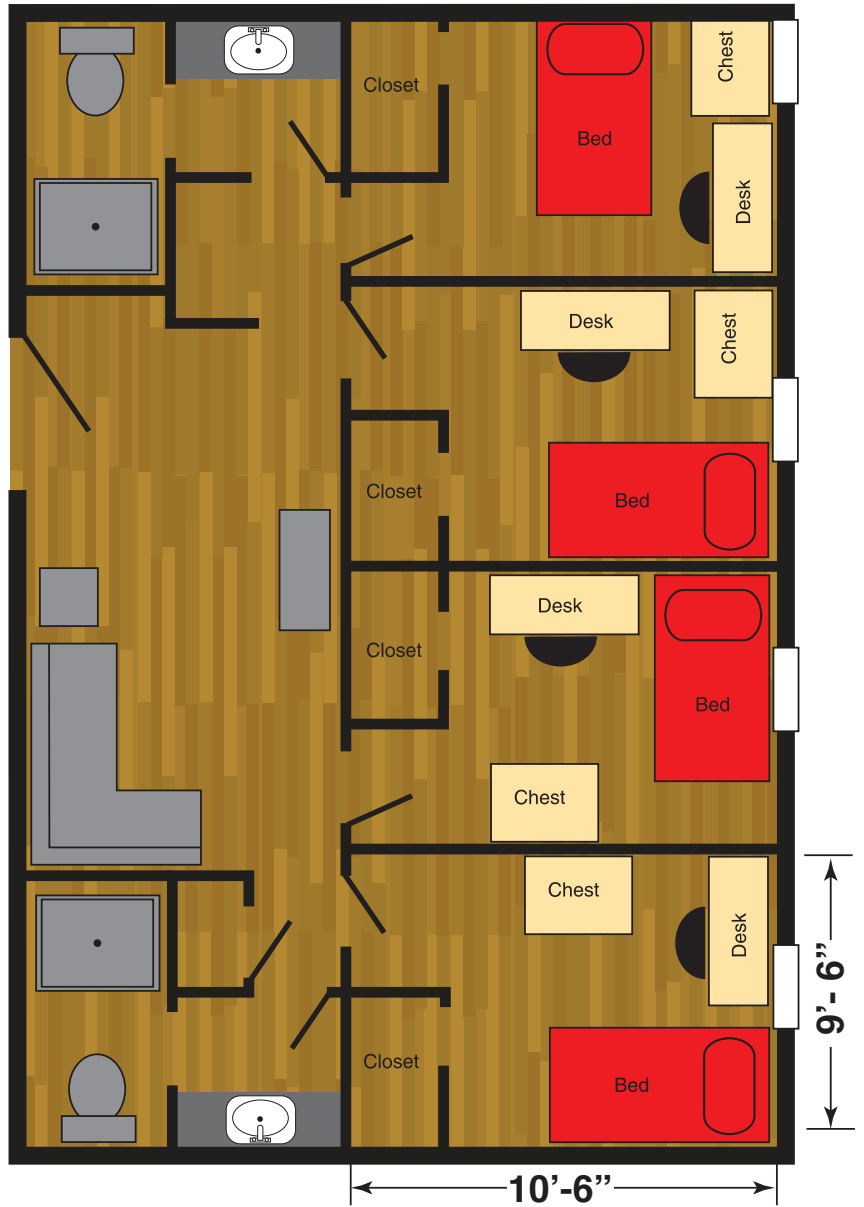

Suite-style Residence Halls

Talkington Hall

The dimensions listed are approximate. See housing.ttu.edu/facilities/furnishings for more information.

housing.ttu.edu

TEXAS TECH UNIVERSITY
University Student Housing