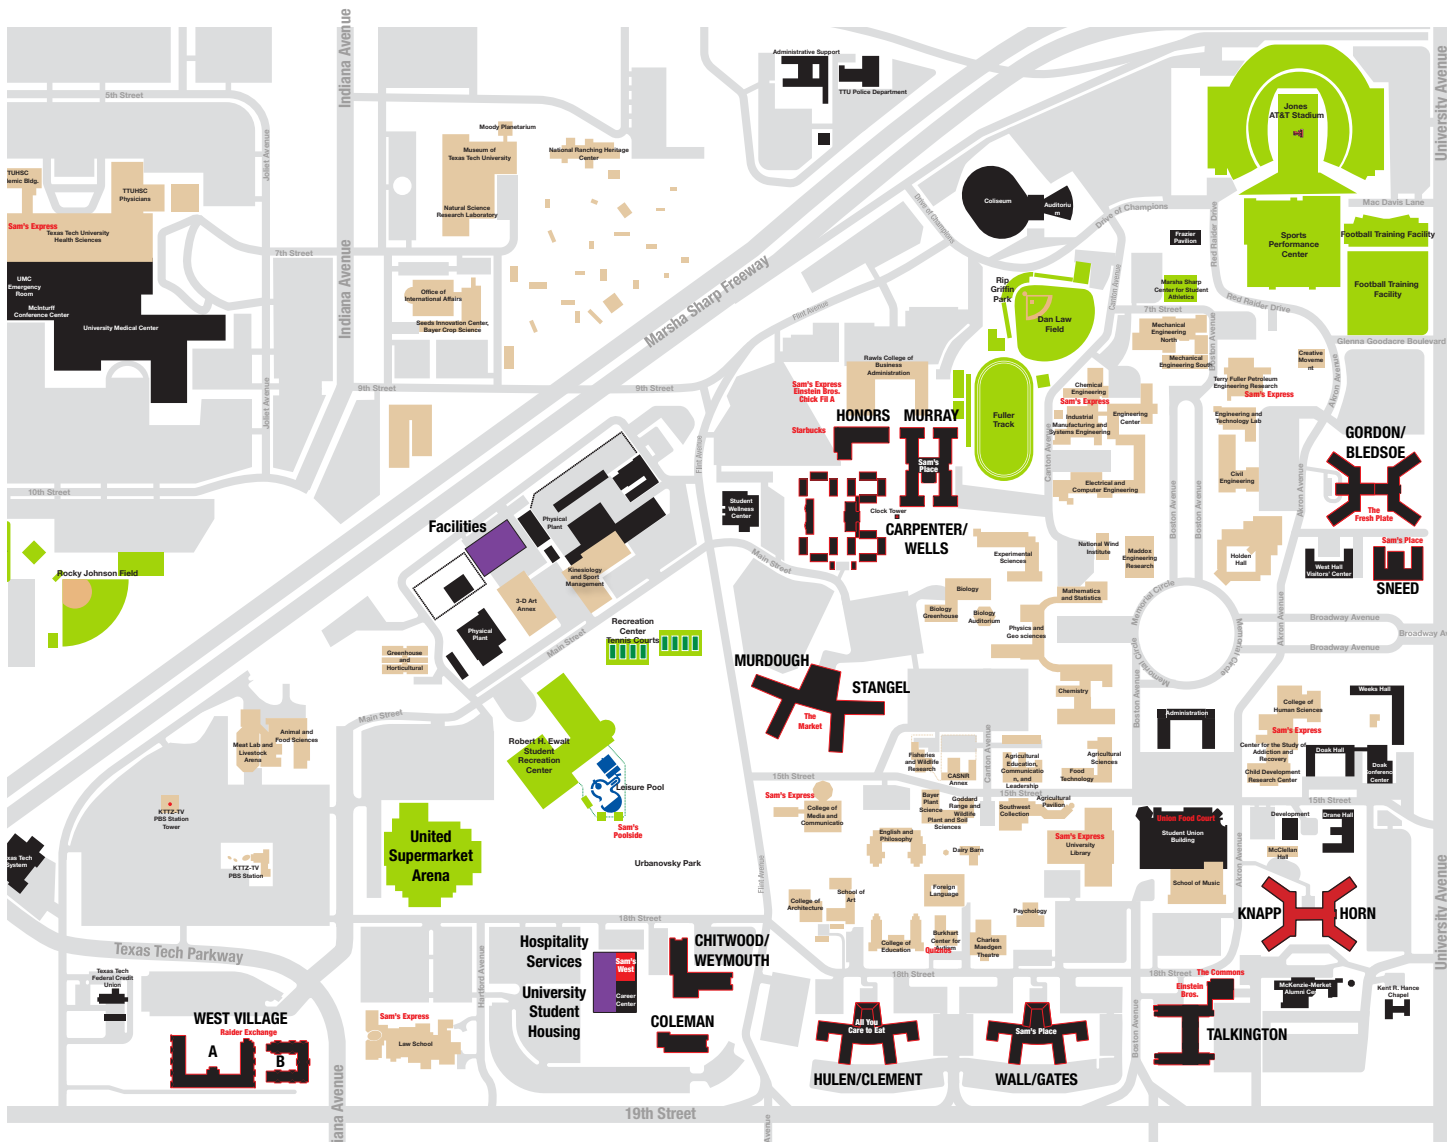

Residence Halls with Movable Furniture and Triple Occupancy

Horn and Knapp are all women residence halls. Knapp Hall houses the Women in Science & Engineering Learning Community (WISE). The Horn/Knapp Complex has movable furniture which gives the resident flexibility in furniture placement. Each resident room has:

- Three twin XL lofted beds
- Three desks and chairs
- Three chests of drawers
- Each resident room has individual temperature controls
- Sink
- Ceiling fan
- Closets

Residence Halls with Movable Furniture and Triple Occupancy

Horn/Knapp Complex

The dimensions listed are approximate. See housing.ttu.edu/facilities/furnishings for more information.

housing.ttu.edu

TEXAS TECH UNIVERSITY
University Student Housing