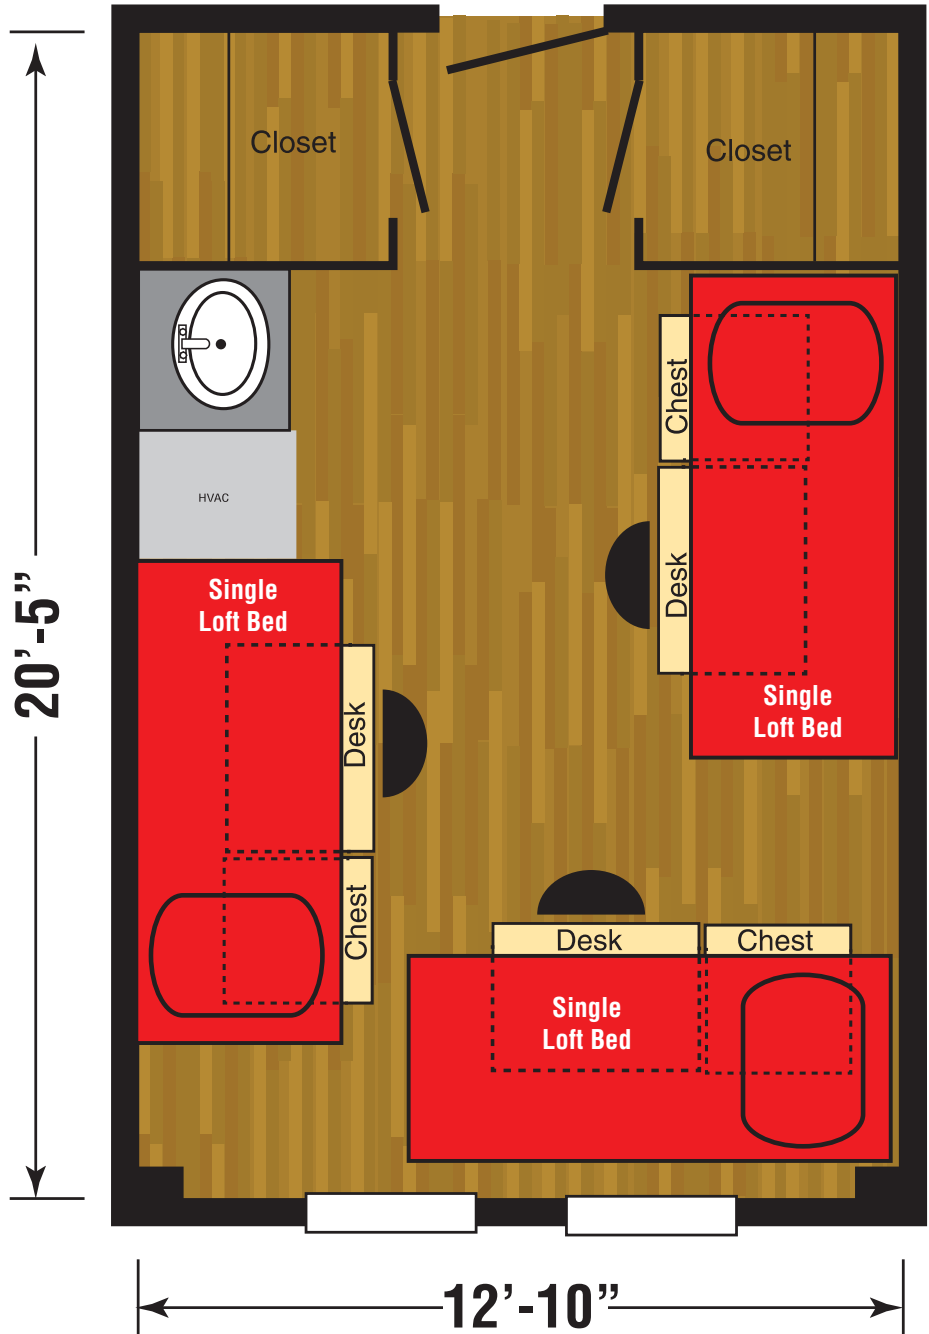

Residence Halls with Movable Furniture and Triple Occupancy

Horn and Knapp are all women residence halls. Knapp Hall houses the Women in Science & Engineering Learning Community (WISE). The Horn/Knapp Complex has movable furniture which gives the resident flexibility in furniture placement. Each resident room has:

- Three twin XL lofted beds
- Three desks and chairs
- Three chests of drawers
- Each resident room has individual temperature controls
- Sink
- Ceiling fan
- Closets

Residence Halls with Movable Furniture and Triple Occupancy

Horn/Knapp Complex

The dimensions listed are approximate. See housing.ttu.edu/facilities/furnishings for more information.

housing.ttu.edu

TEXAS TECH UNIVERSITY
University Student Housing