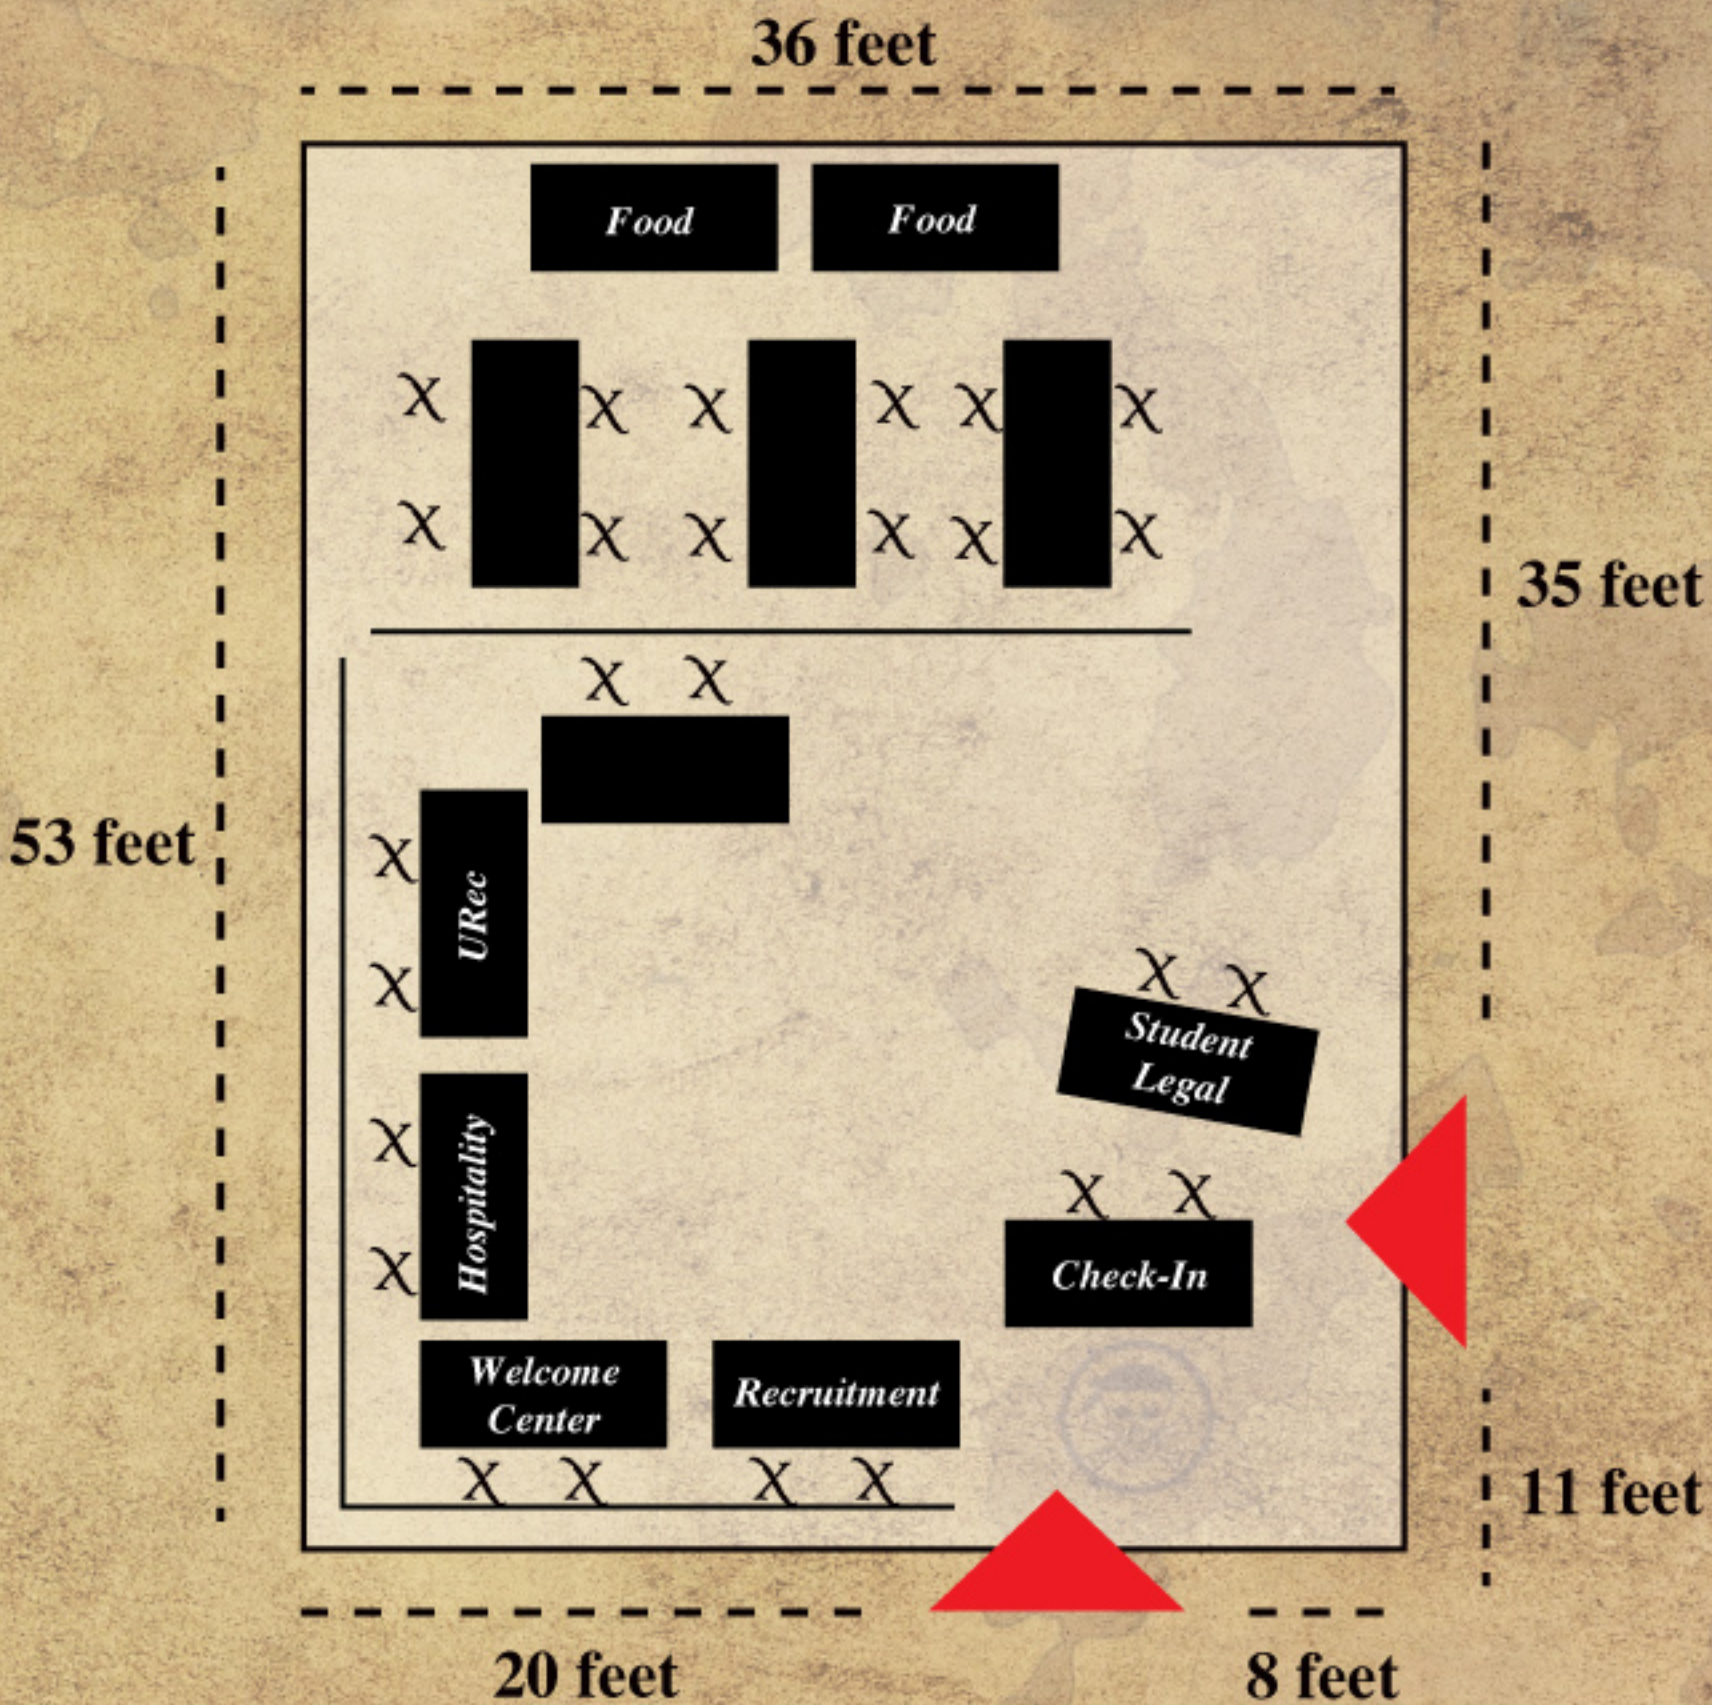

# SUB RED RAIDER LOUNGE

# SUB BALLROOM

	6	7		11	12
--	---	---	--	----	----

5		8	9	10
---	--	---	---	----

4
---

3
---

2
---

1
---

25	26	27	28	29	30
31	32	33	34	35	36

13
14
15

*Emergency Exit*

16
17
18

*Entrance*

24	23	22
----	----	----

*Emergency Exit*

21	20	19
----	----	----

*Exit*