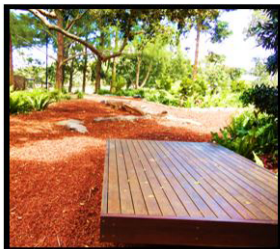

Arapaho United Methodist Church Day School  
Richardson, TX

The Arapaho United Methodist Church Day School & Mother's Day Out serves up to 120 infant, toddler, pre-kindergarten, and school age kids in a nurturing, Christian atmosphere. To enable each child to develop physically, intellectually, socially and emotionally they emphasize developmentally appropriate creative and pre-

academic activities. The Texas Tech Coalition for Natural Learning facilitated the design workshop and were joined by landscape designer Beth Mulligan with Studio Green. A majestic live oak is the highlight of the existing outdoor space that also includes existing play equipment and a large climbing structure. Most of the existing features

were incorporated into the proposed Outdoor Learning Environment and new pathways, a stage, and other natural elements were added. The combination of a dry creek bed and pollinator garden will help solve an existing drainage problem adjacent to the building.