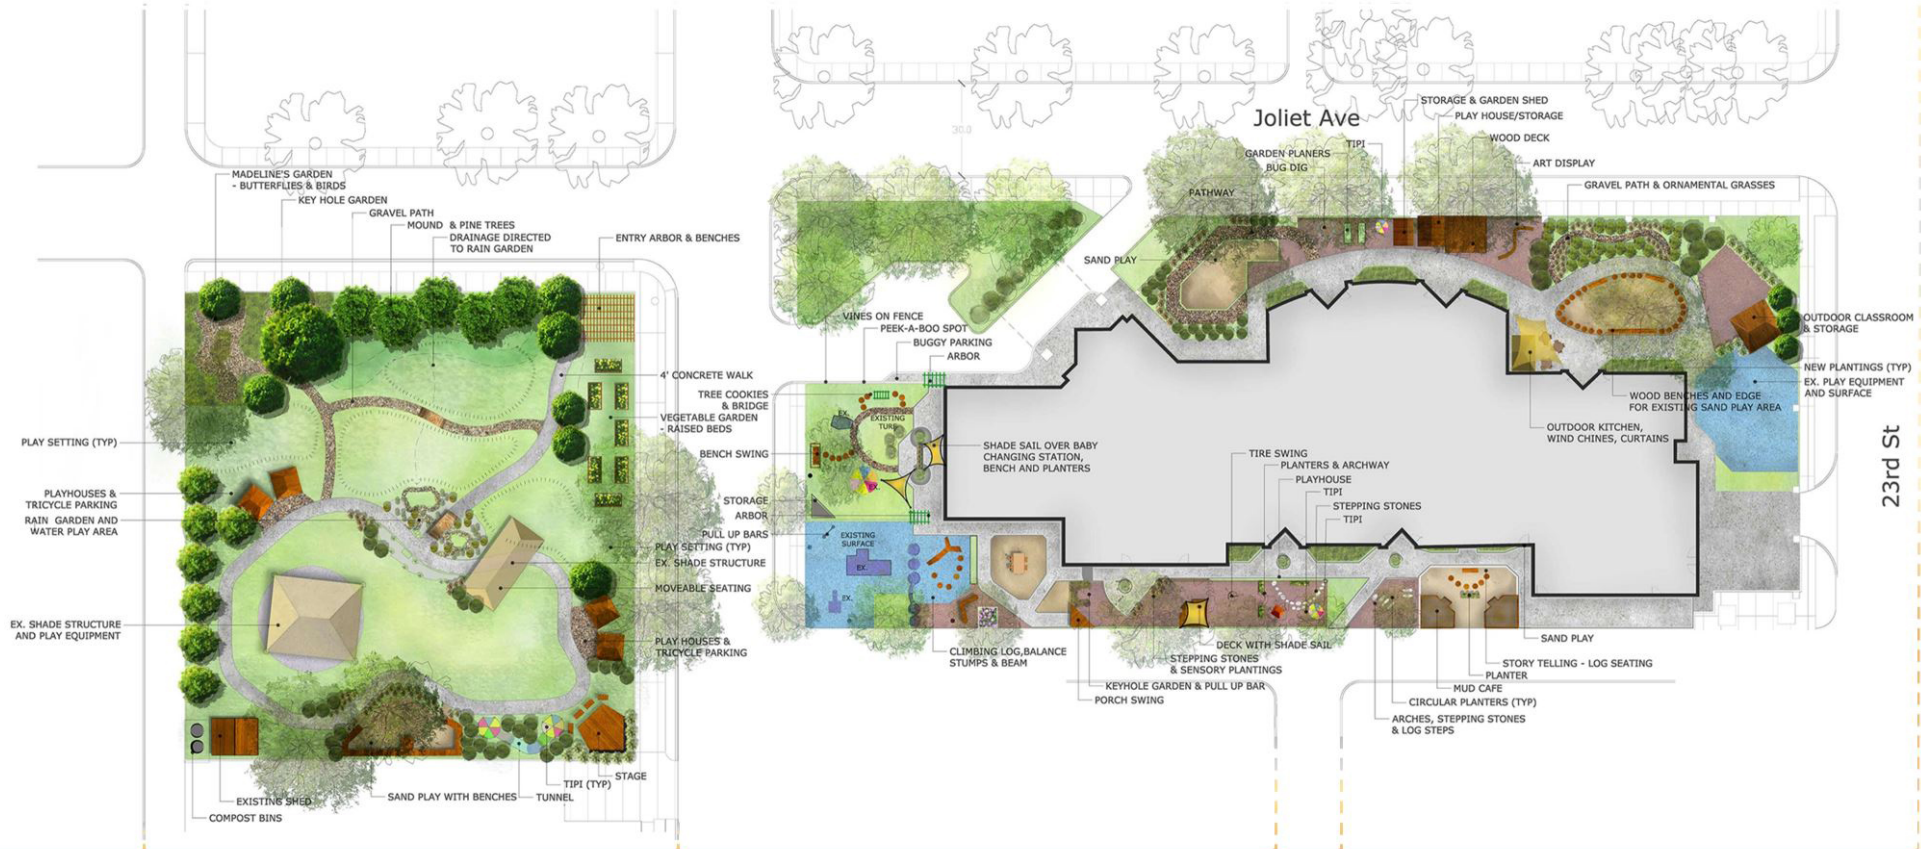

OLE! TEXAS

OUTDOOR LEARNING ENVIRONMENT

Covenant Child Development Center
Lubbock, TX

The very first OLE! Texas design workshop was for the Covenant Child Development Center (CCDC) in Lubbock, a part of the Covenant Medical Group. The CCDC serves the employees of the Covenant Medical Group and has a capacity of 259 infant, toddler, pre-

kindergarten, and school age kids. Their extensive outdoor space includes multiple smaller spaces surrounding the building that are accessible directly from the classrooms. A larger space across the street from the main building includes a large grassy area, a

looping pathway, play equipment, shade structures, Madeline's garden, and a storage building. The OLE masterplan calls for the replacement of some items while incorporating others into the network of play and learning settings.