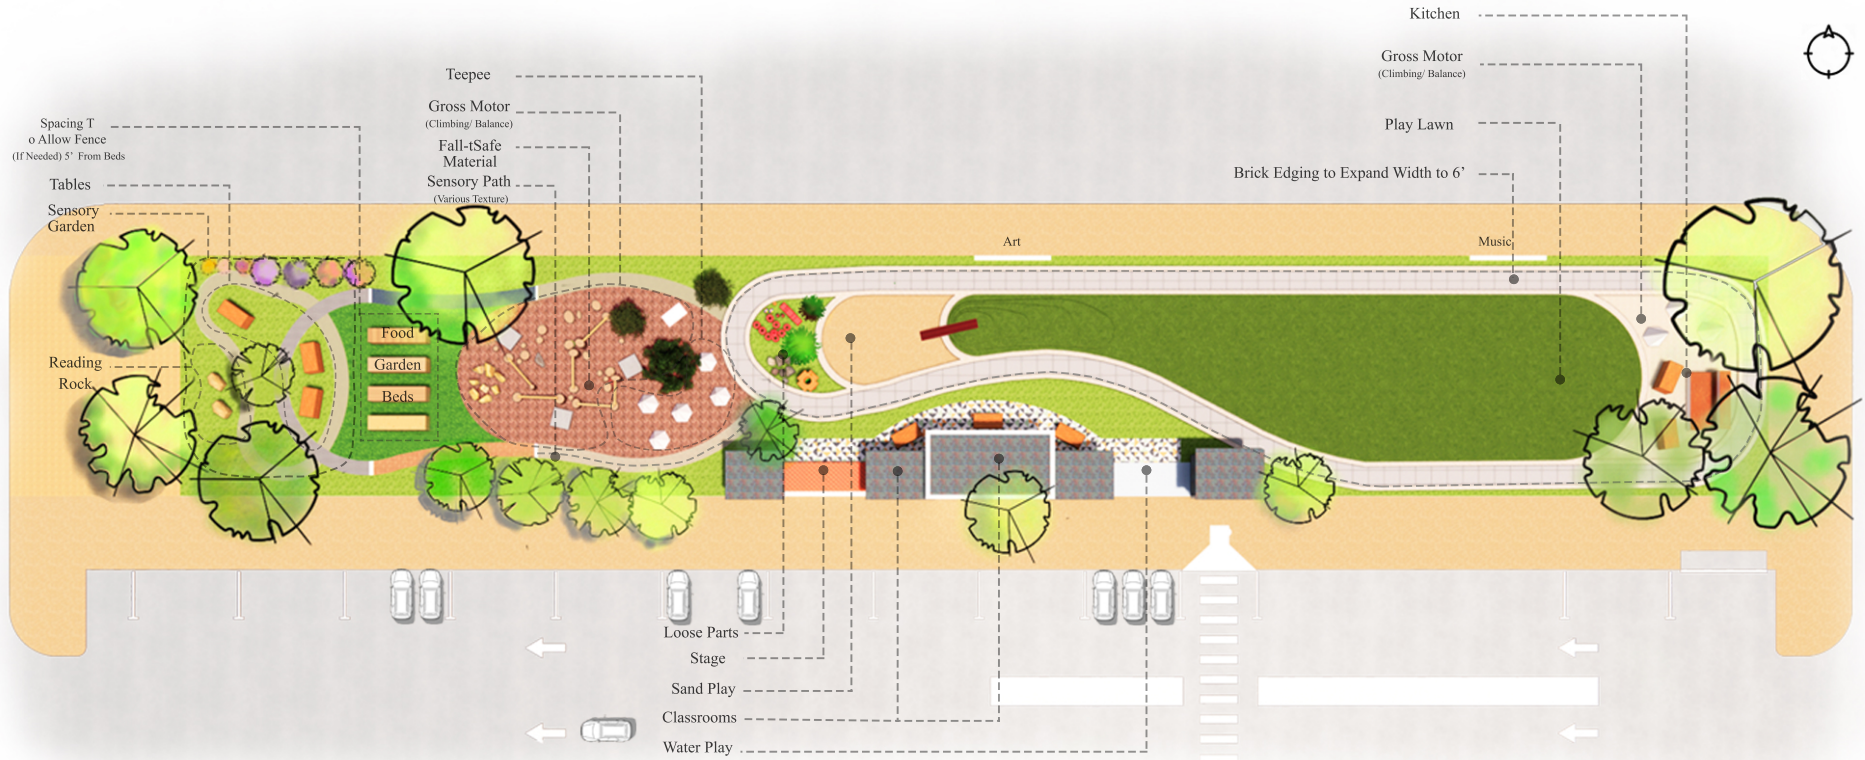

YWCA Child Development Center Lubbock, TX

The YWCA Child Development Center is located on University North in Lubbock, Texas. It embraces the future with state-of-the-art classrooms and holistic, wraparound services for families and children. This project aimed to renovate an abandoned "big box" store and consolidate operations for more efficiency while providing ease of access

for families and high visibility for the YWCA. Through this renovation not only the physical activities will be increased but also it will encourage diversity of play experience by connecting to nature. Rich sensory experiences, interactive building materials, art and music, and interaction and movement are some of the design considerations for YWCA

projects. The pathways providing access to each activity zone are also designed to create boundaries between different zones. One of the main approaches defined among zones is sequences between each activity. All these implementations provided more functionality to the space for active play and outdoor learning.