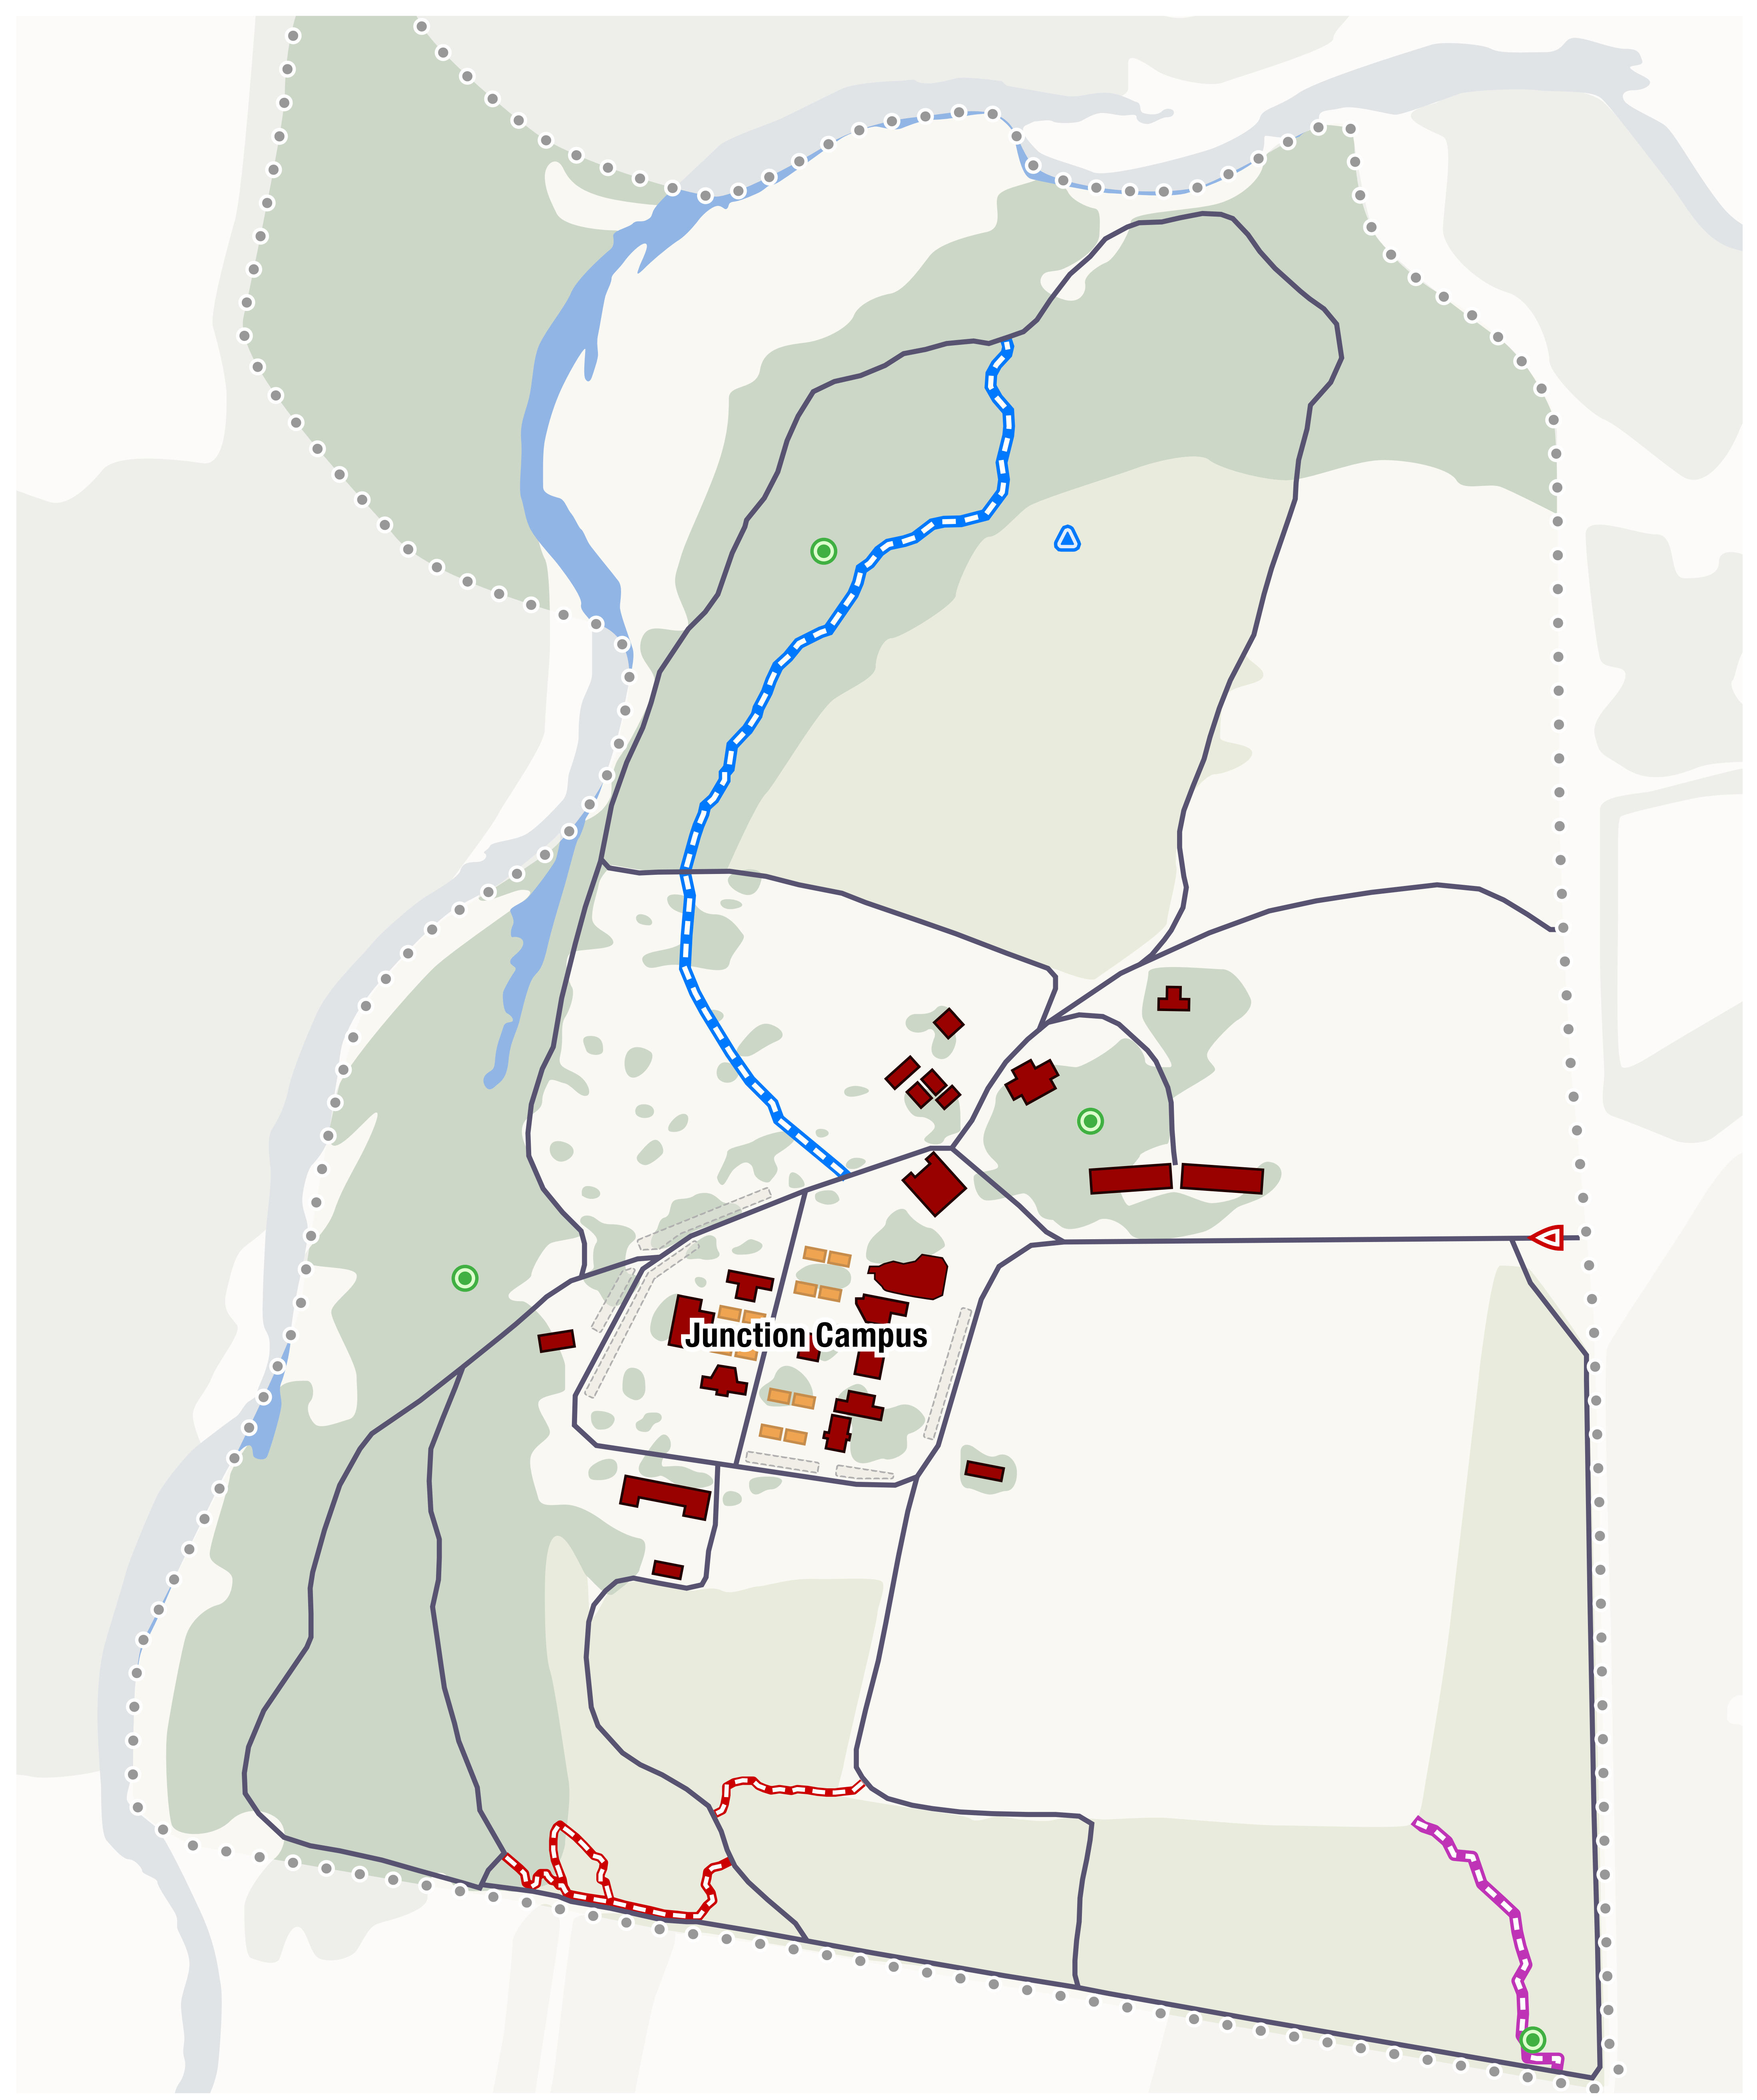

TEXAS TECH UNIVERSITY CENTER AT JUNCTION MAP

Parking

Road

Building

Trail

Outdoor Complex

Bird Blind

Cabins

Campus Entrance

TEXAS TECH UNIVERSITY®
Center at Junction

- | | | | | | |
|---|------------------------|---|------------------------------|---|-------------------------|
|  | Land Boundary |  | Discovery Point Trail |  | Bird Blind |
|  | Buildings |  | Quail Trail |  | Wildlife Guzzler |
|  | Campus Entrance |  | Bird Blind Trail | | |