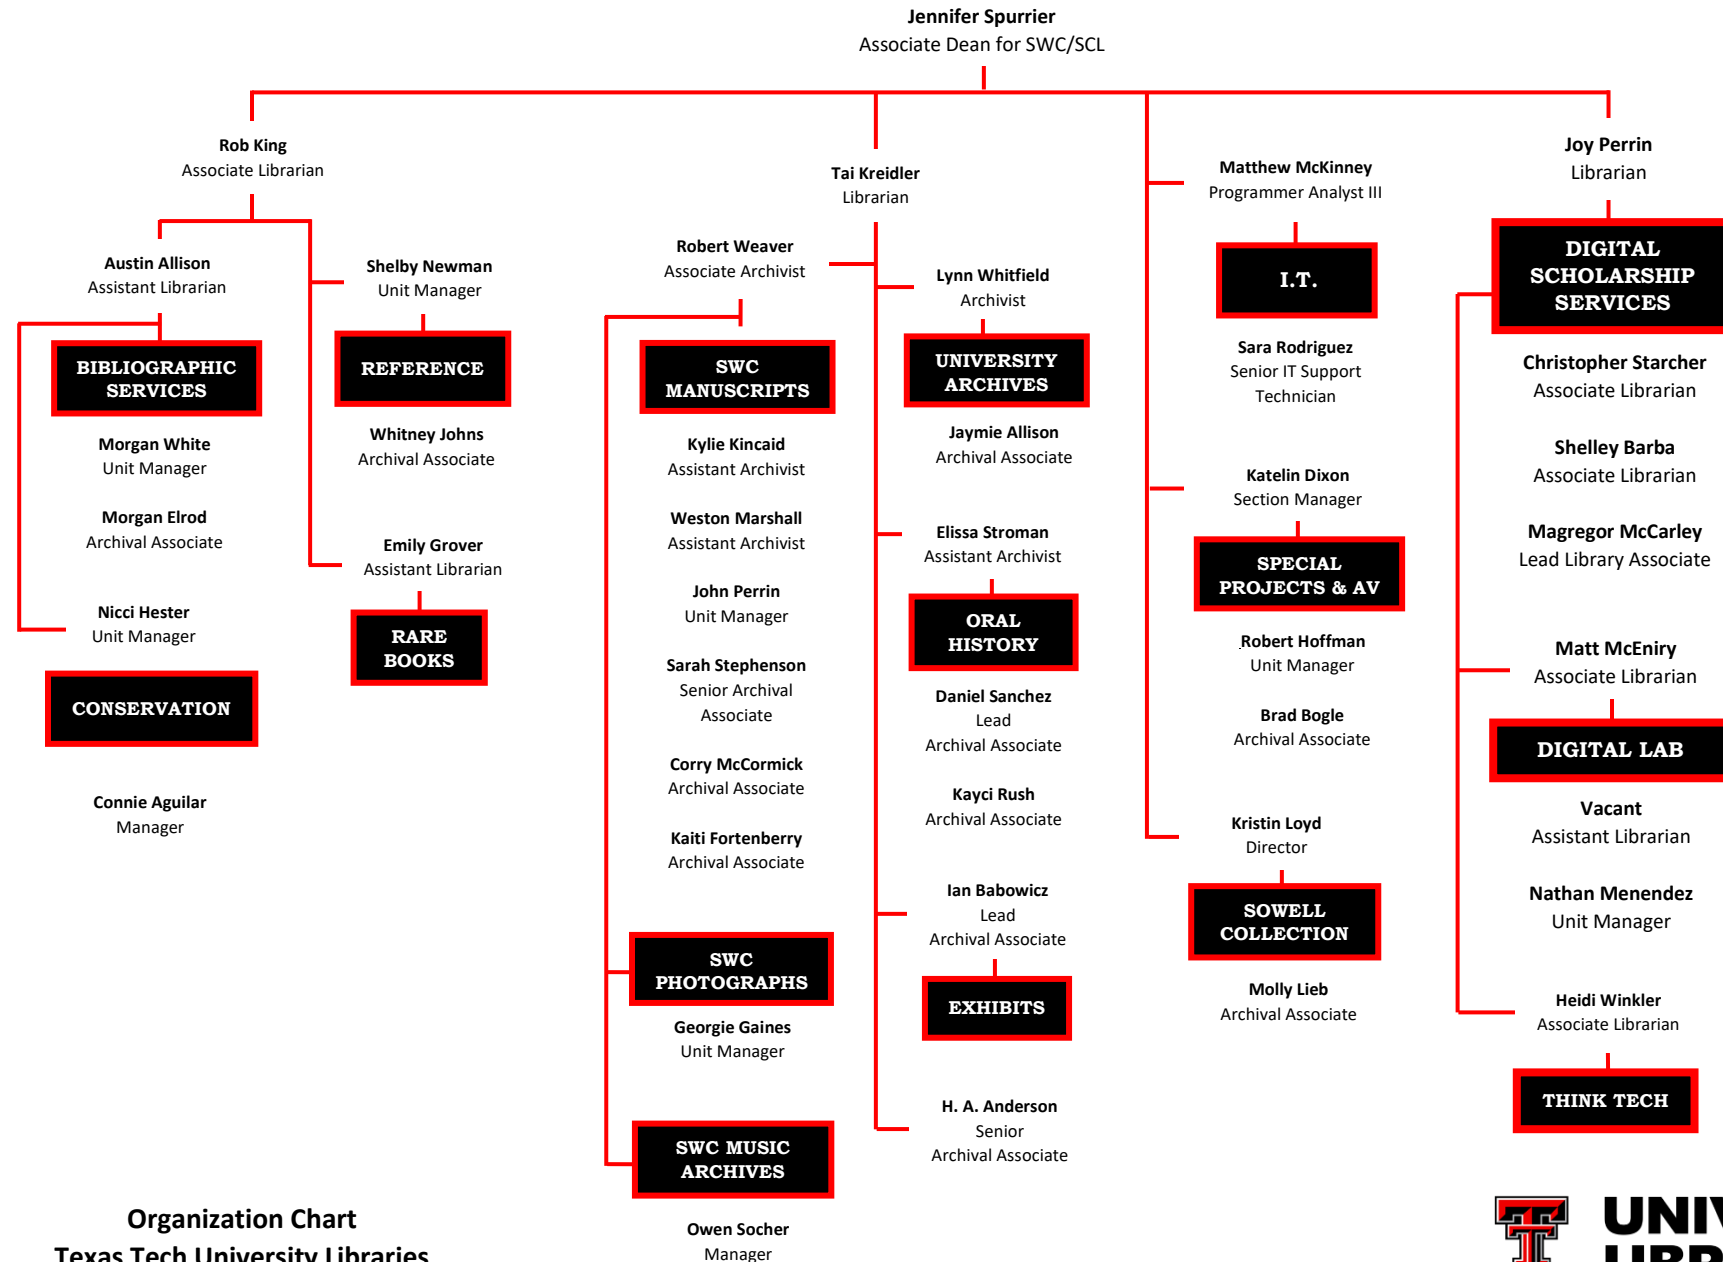

LIB ORGANIZATION CHART

Organization Chart
Texas Tech University Libraries
May 6, 2026