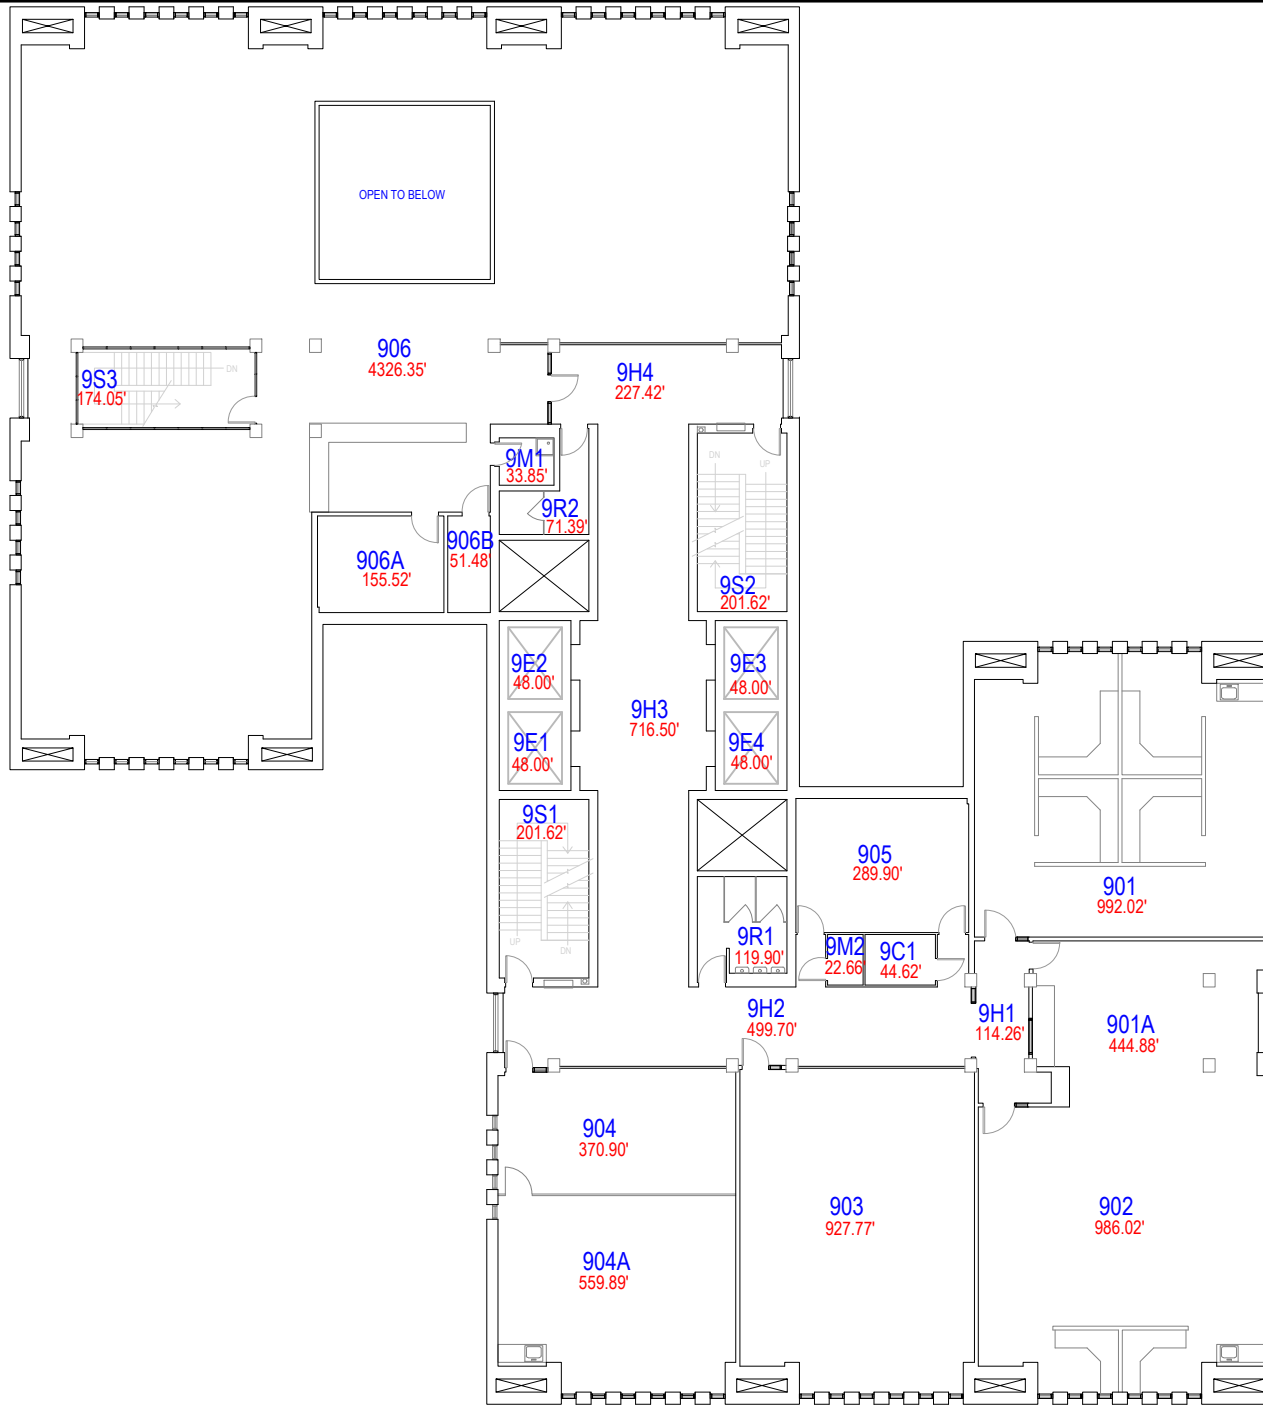

EIGHTH - FLOOR PLAN

SCALE: Not To Scale

BUILDING INFORMATION

NAME: ARCHITECTURE
NUMBER: 0272
LEVEL: 08

OPERATIONS DIVISION PLANNING & ADMINISTRATION

TEXAS TECH UNIVERSITY
3122 MAIN STREET - LUBBOCK, TX 79409-0015 - (806) 742-2102 - operations.planning@ttu.edu

REVISION DATE: 14-Feb-17

PLOT DATE: 14-Feb-17

SHEET 10 OF 14

NINETH - FLOOR PLAN

SCALE: Not To Scale

SHEET
11
OF
14

REVISION
DATE: 22-Dec-17

PLOT
DATE: 14-Feb-17