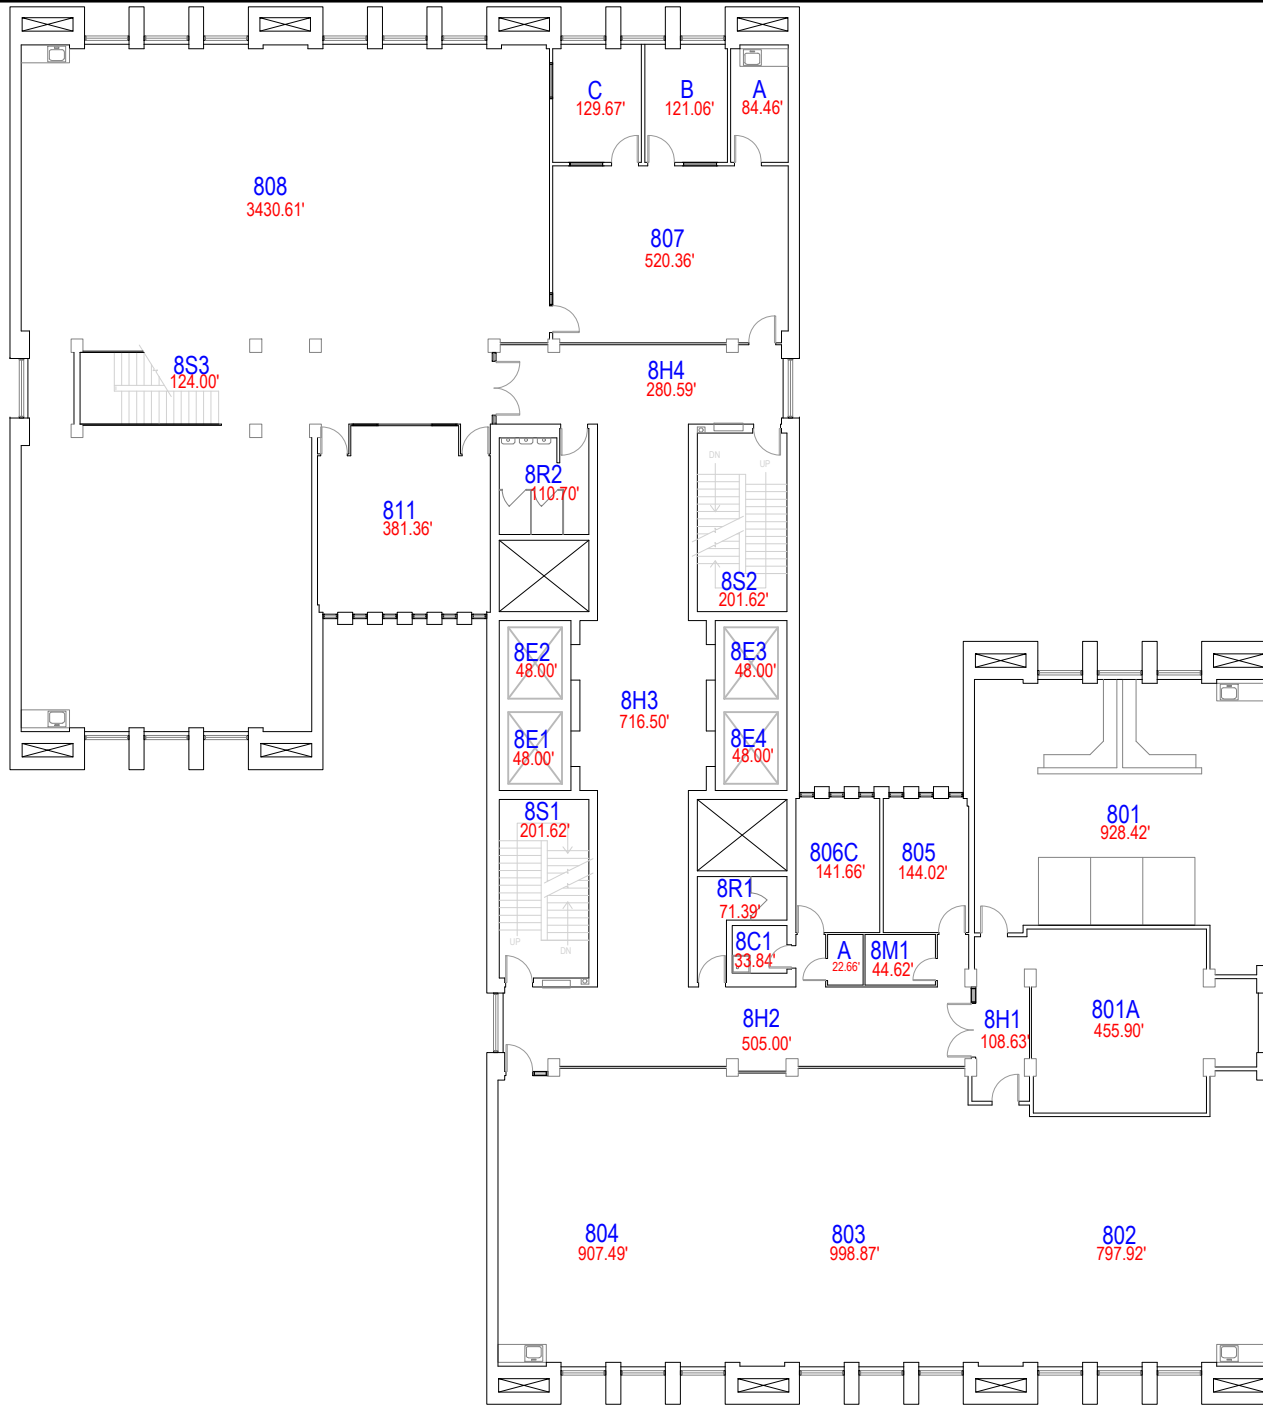

EIGHTH - FLOOR PLAN

SCALE: Not To Scale

BUILDING INFORMATION

NAME: ARCHITECTURE
NUMBER: 0272
LEVEL: 08

OPERATIONS DIVISION PLANNING & ADMINISTRATION

TEXAS TECH UNIVERSITY
3122 MAIN STREET - LUBBOCK, TX 79409-0015 - (806) 742-2102 - operations.planning@ttu.edu

REVISION DATE: 14-Feb-17

PLOT DATE: 14-Feb-17

SHEET 10 OF 14

NINETH - FLOOR PLAN

SCALE: Not To Scale

SHEET
11
OF
14

REVISION
DATE: 22-Dec-17

PLOT
DATE: 14-Feb-17