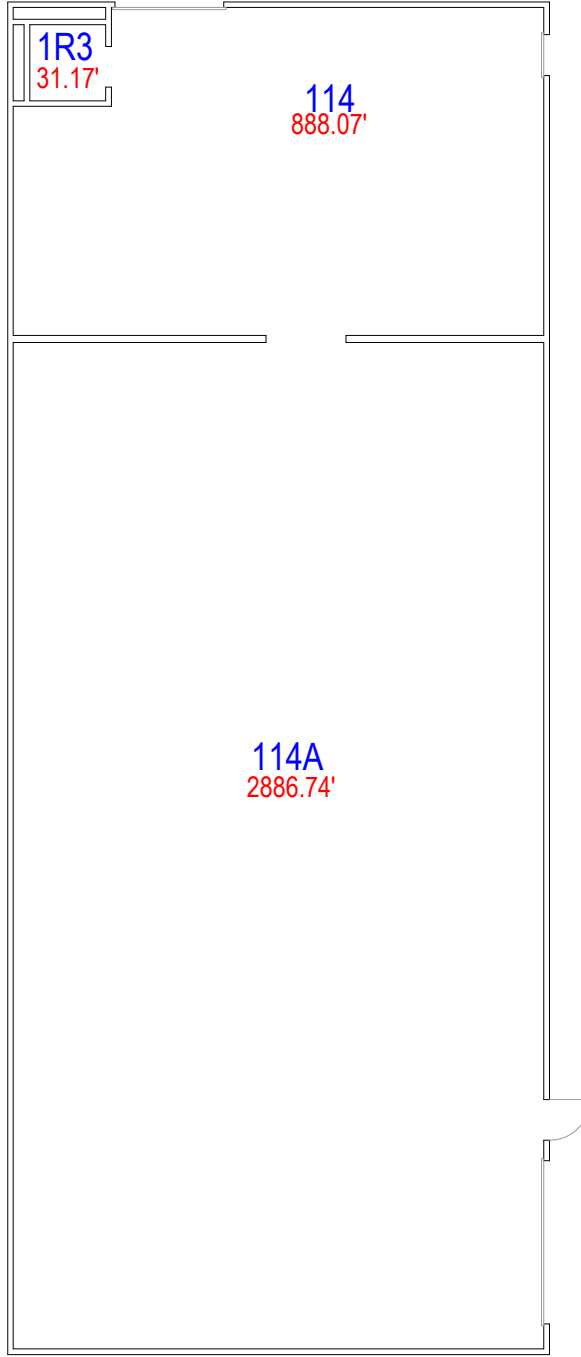

FIRST - FLOOR PLAN

SCALE: Not To Scale

BUILDING INFORMATION
LIBRARY STORAGE
NUMBER: 0449
LEVEL: 01

OPERATIONS DIVISION PLANNING & ADMINISTRATION
TEXAS TECH UNIVERSITY
3122 MAIN STREET - LUBBOCK, TX 79409-0015 - (806)742-2102 - operationsstaff@ttu.edu

REVISION
DATE: 9-Jul-15
PLOT
DATE: 5-Jan-15

SHEET
02
OF
03