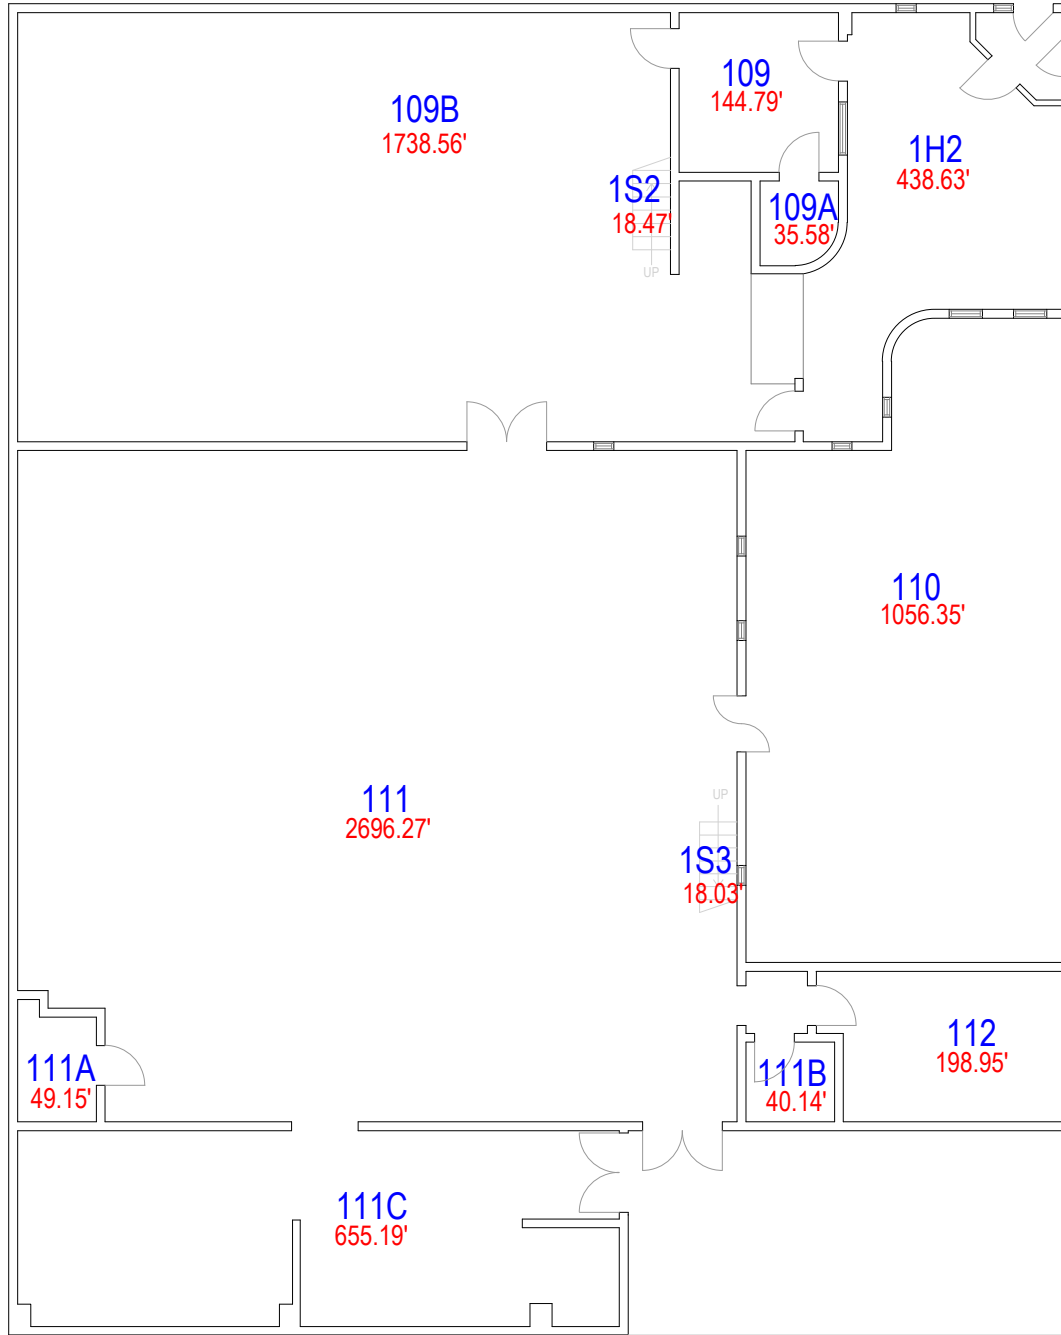

FIRST - FLOOR PLAN

SCALE: Not To Scale

SHEET
02
OF
03

REVISION
DATE: 9-Jul-15
PLOT
DATE: 5-Jan-15

OPERATIONS DIVISION PLANNING & ADMINISTRATION

TEXAS TECH UNIVERSITY

BUILDING INFORMATION

LIBRARY STORAGE

NUMBER: 0449

LEVEL: 01