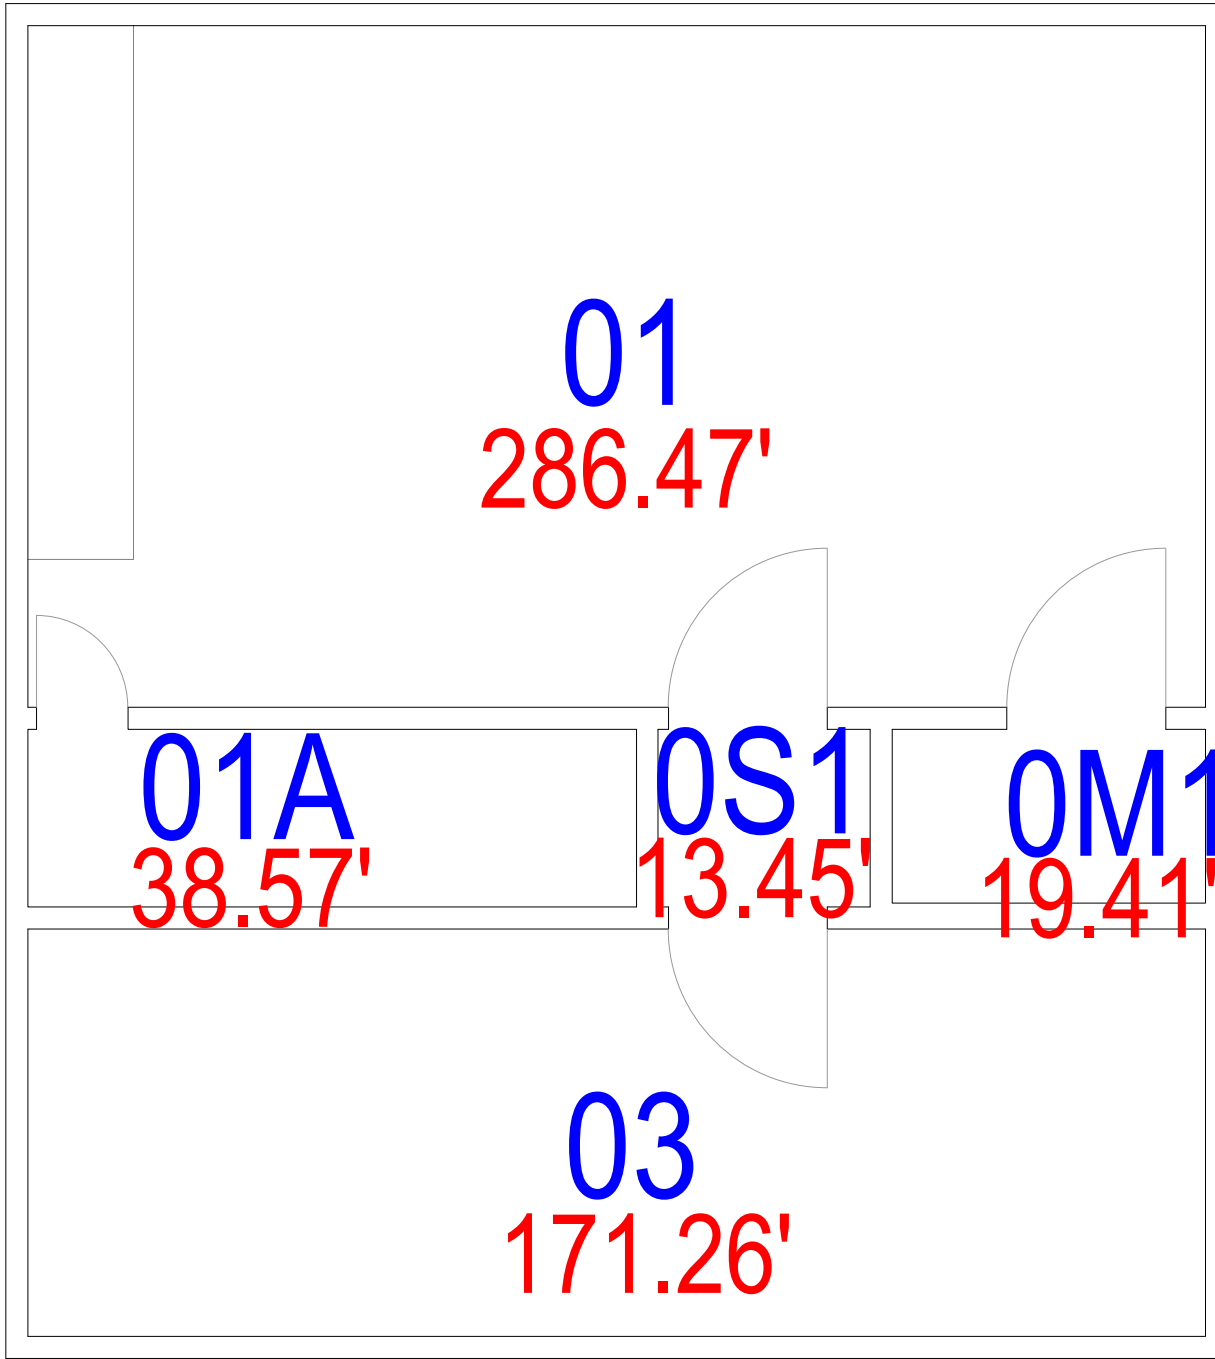

FIRST - FLOOR PLAN

SCALE: Not To Scale

SHEET
02
OF
03

REVISION
DATE: 9-Jul-15
PLOT
DATE: 5-Jan-15

OPERATIONS DIVISION PLANNING & ADMINISTRATION
TEXAS TECH UNIVERSITY

3122 MAIN STREET - LUBBOCK, TX 79401-0015 - (806)742-2102 - hspace@ttu.edu

BUILDING INFORMATION
LIBRARY STORAGE
NAME:
NUMBER: 0449
LEVEL: 01

BASEMENT - FLOOR PLAN

SCALE: Not To Scale

BUILDING INFORMATION
 NAME: LIBRARY STORAGE
 NUMBER: 0449
 LEVEL: 00

OPERATIONS DIVISION PLANNING & ADMINISTRATION
 TEXAS TECH UNIVERSITY
3122 MAIN STREET - LUBBOCK, TX 79401-0015 - (806) 742-2102 - operations.us@ttu.edu

REVISION
 DATE: 9-Jul-15
 PLOT
 DATE: 5-Jan-15

SHEET
 01
 OF
 03

FIRST - FLOOR PLAN

SCALE: Not To Scale

SHEET
02
OF
03

REVISION
DATE: 9-Jul-15
PLOT
DATE: 5-Jan-15

OPERATIONS DIVISION PLANNING & ADMINISTRATION