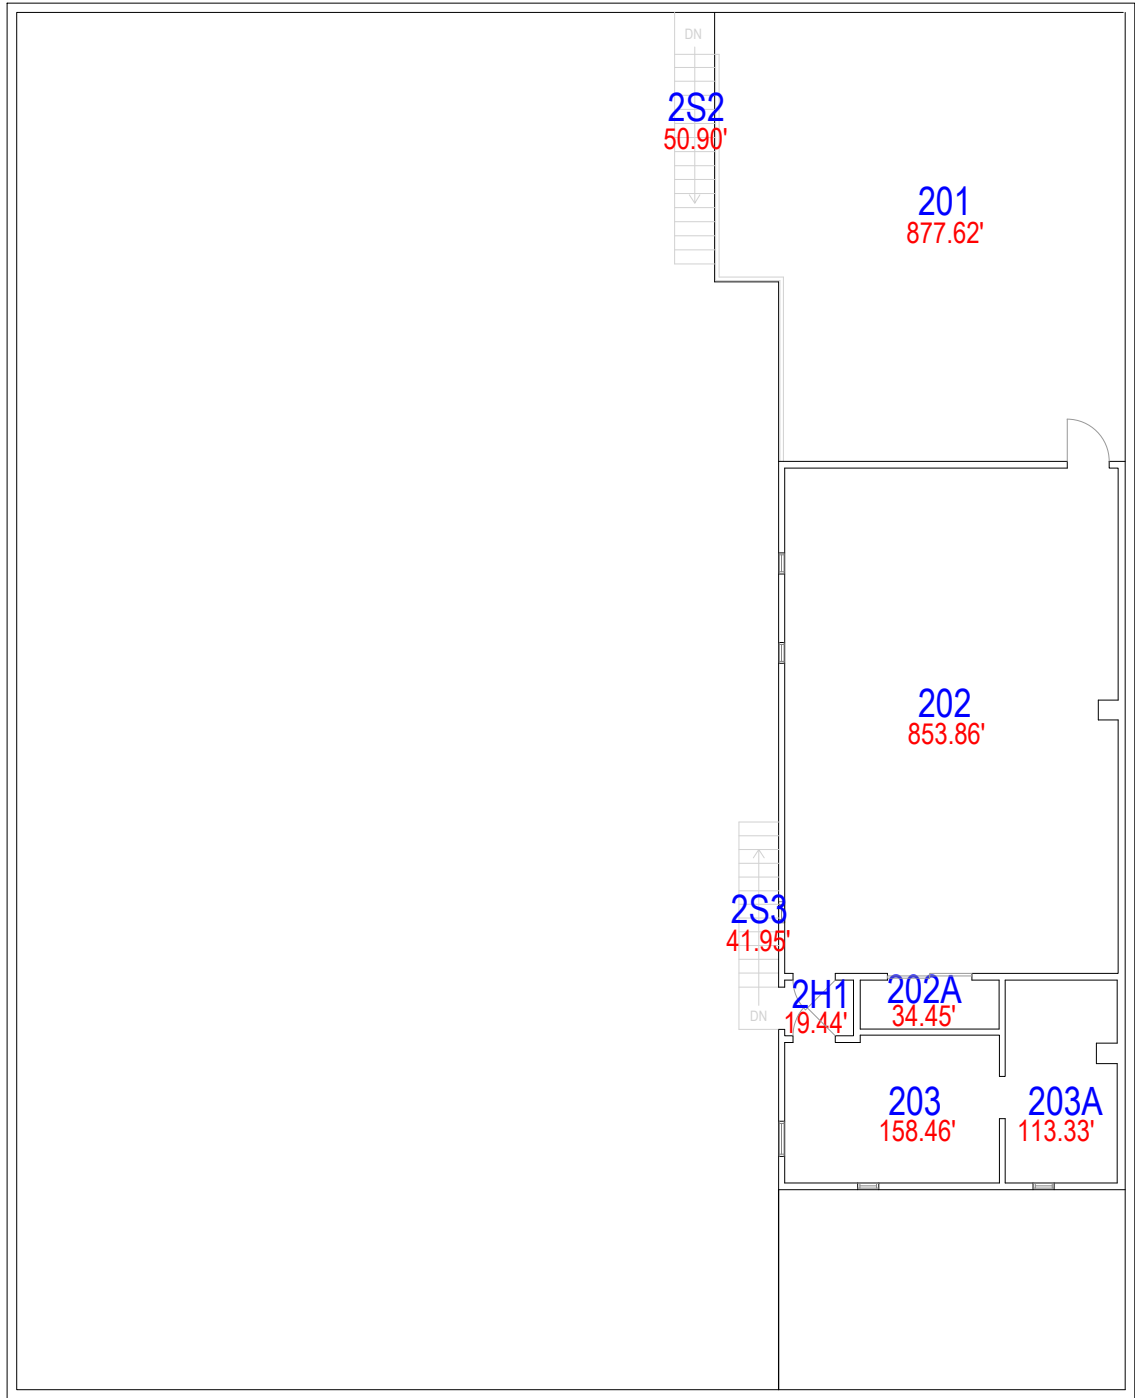

TEXAS TECH UNIVERSITY

3122 MAIN STREET - LUBBOCK, TX 79401-0015 - (806)742-2102 - spaceadmin.usf@ttu.edu

BUILDING INFORMATION

LIBRARY STORAGE

NUMBER: 0449

LEVEL: 01

SECOND - FLOOR PLAN

SCALE: Not To Scale