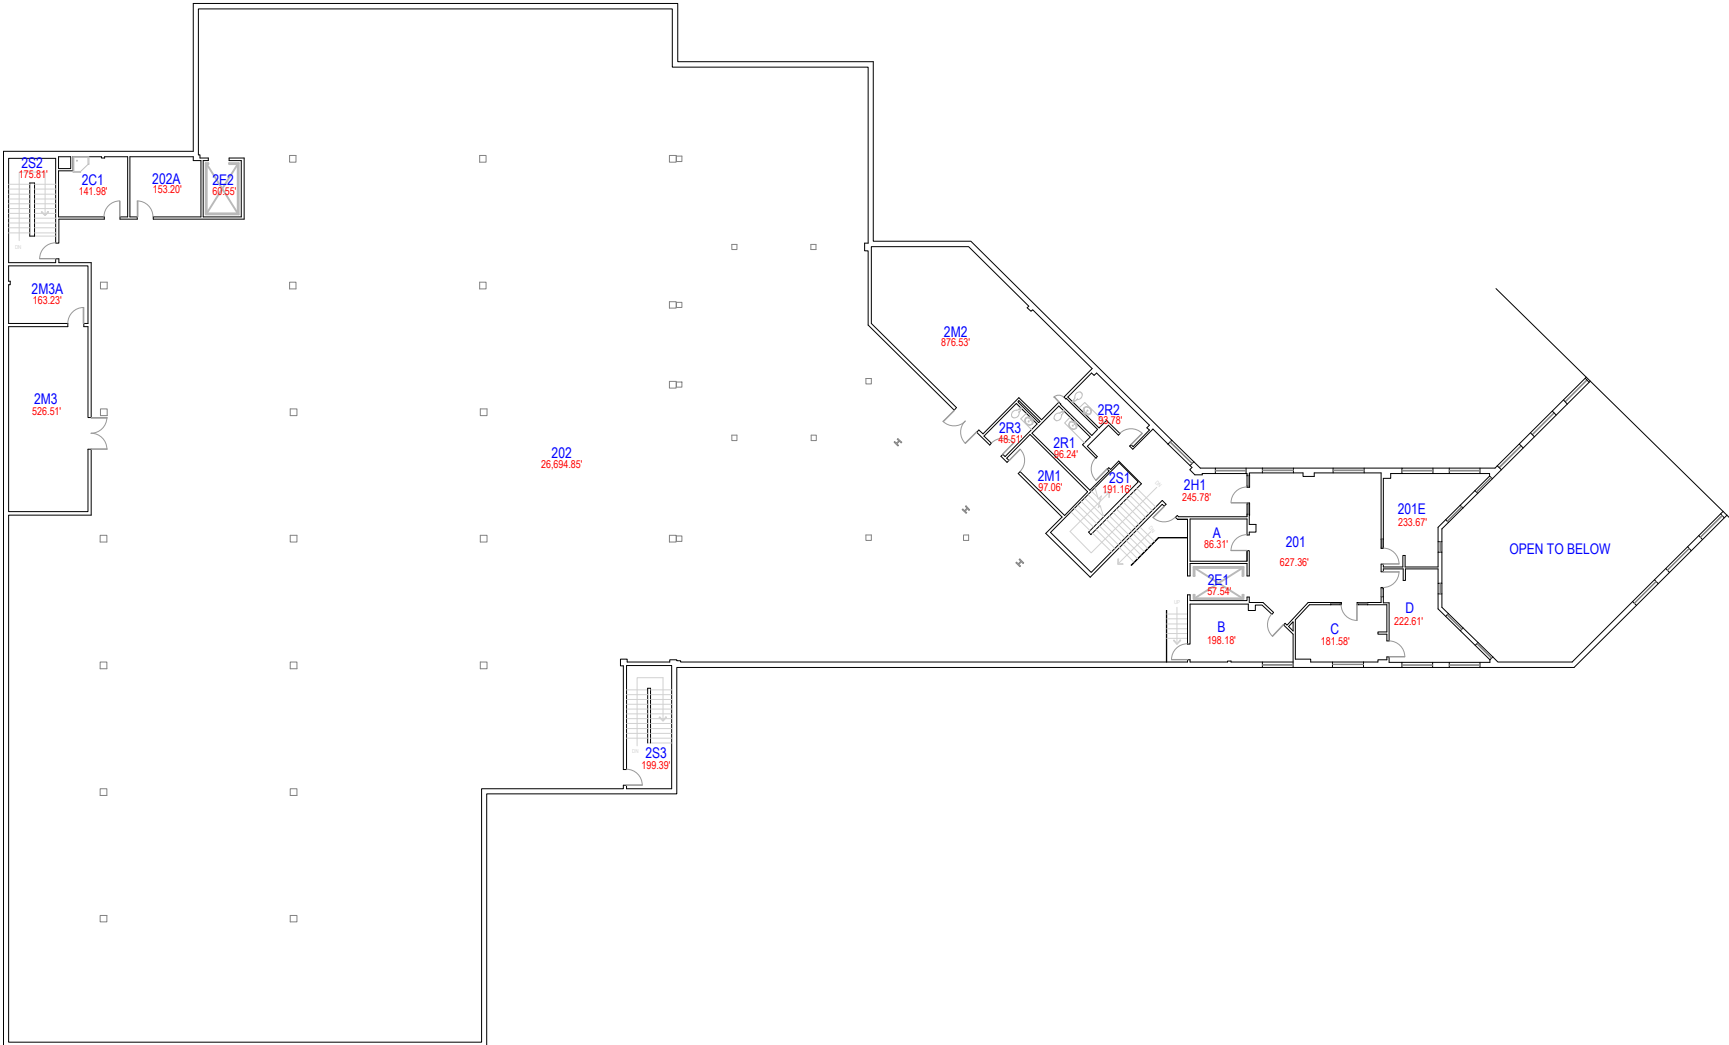

SECOND - FLOOR PLAN

SCALE: Not To Scale

SHEET
02
OF
02

REVISION
DATE: 6-Oct-16
PLOT
DATE: 6-Oct-16

OPERATIONS DIVISION PLANNING & ADMINISTRATION

TEXAS TECH UNIVERSITY

BUILDING INFORMATION
SOUTHWEST COLLECTIONS/SPECIAL
COLLECTIONS LIBRARY
NAME:
NUMBER: 0387
LEVEL: 02