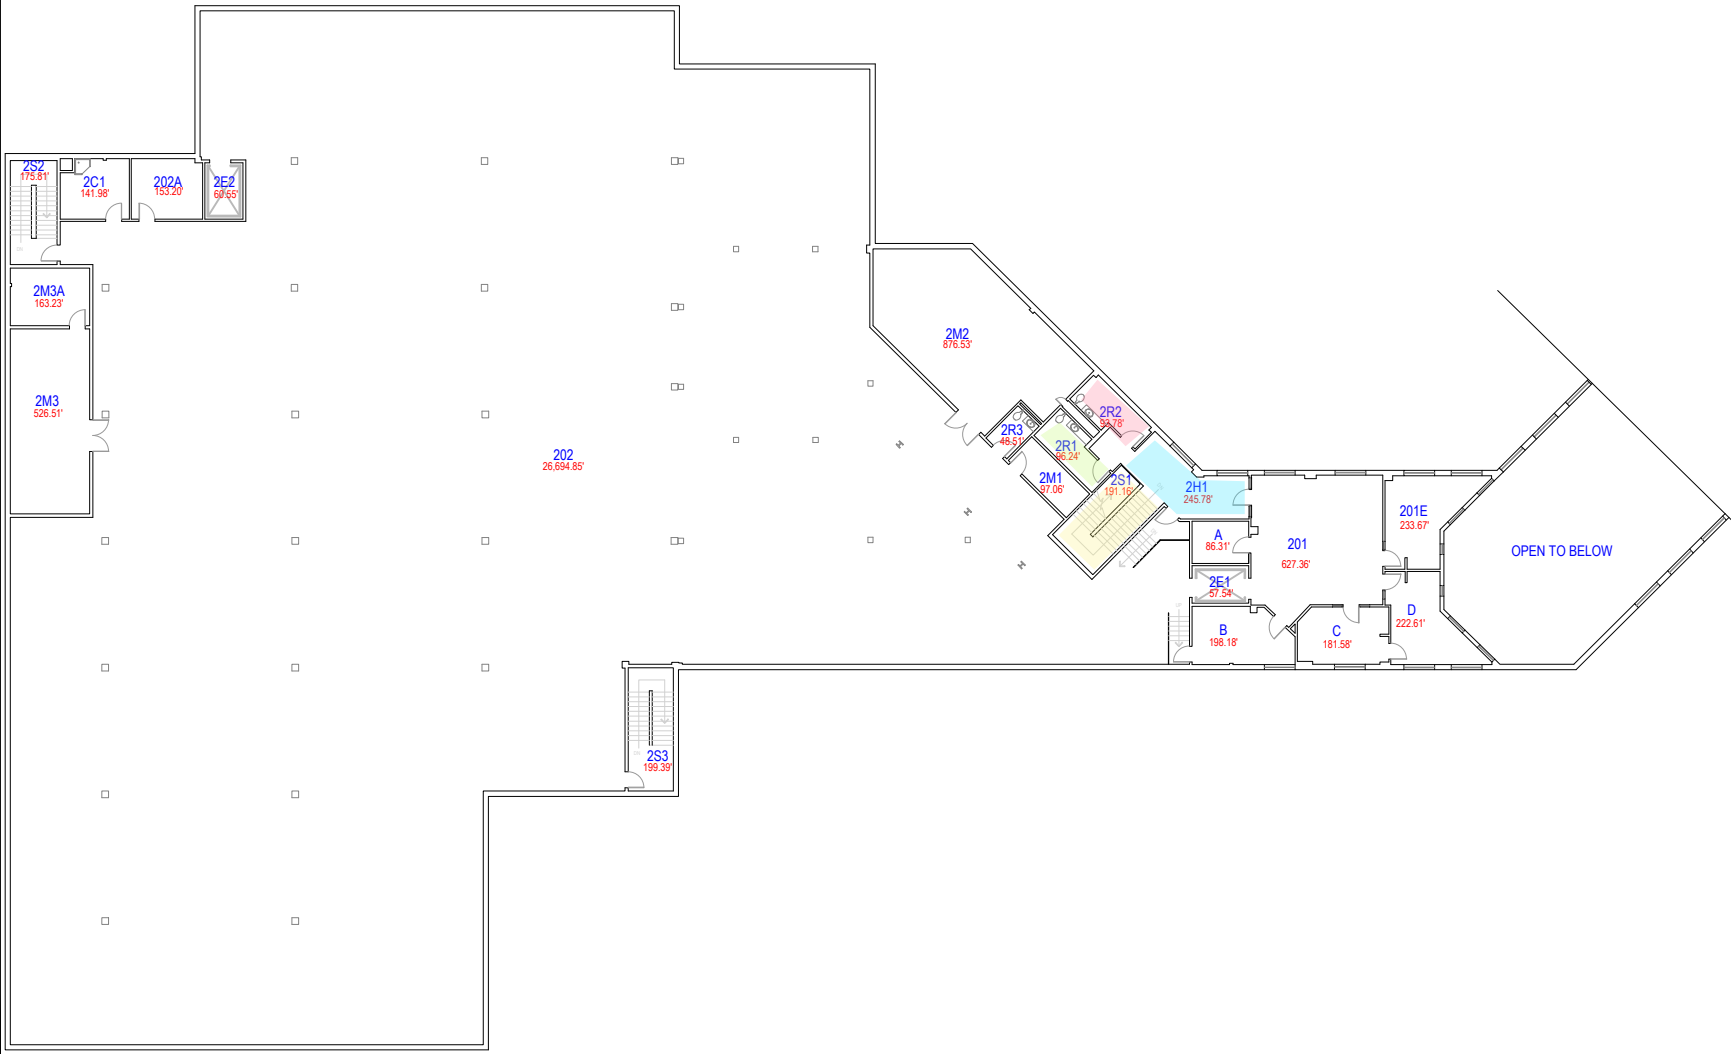

FIRST - FLOOR PLAN

SCALE: Not To Scale

SHEET
01
OF
02

REVISION
DATE: 8-Jul-15
PLOT
DATE: 6-Aug-14

OPERATIONS DIVISION PLANNING & ADMINISTRATION

TEXAS TECH UNIVERSITY

3322 MAIN STREET - LUBBOCK, TX 79409-0015 - (806)742-2102 - hspace@ttu.edu

BUILDING INFORMATION
NAME: SOUTHWEST COLLECTIONS
NUMBER: 0387
LEVEL: 01

SECOND - FLOOR PLAN

SCALE: Not To Scale

SHEET
02
OF
02

REVISION
DATE: 5-Aug-15
PLOT
DATE: 6-Aug-14

OPERATIONS DIVISION PLANNING & ADMINISTRATION