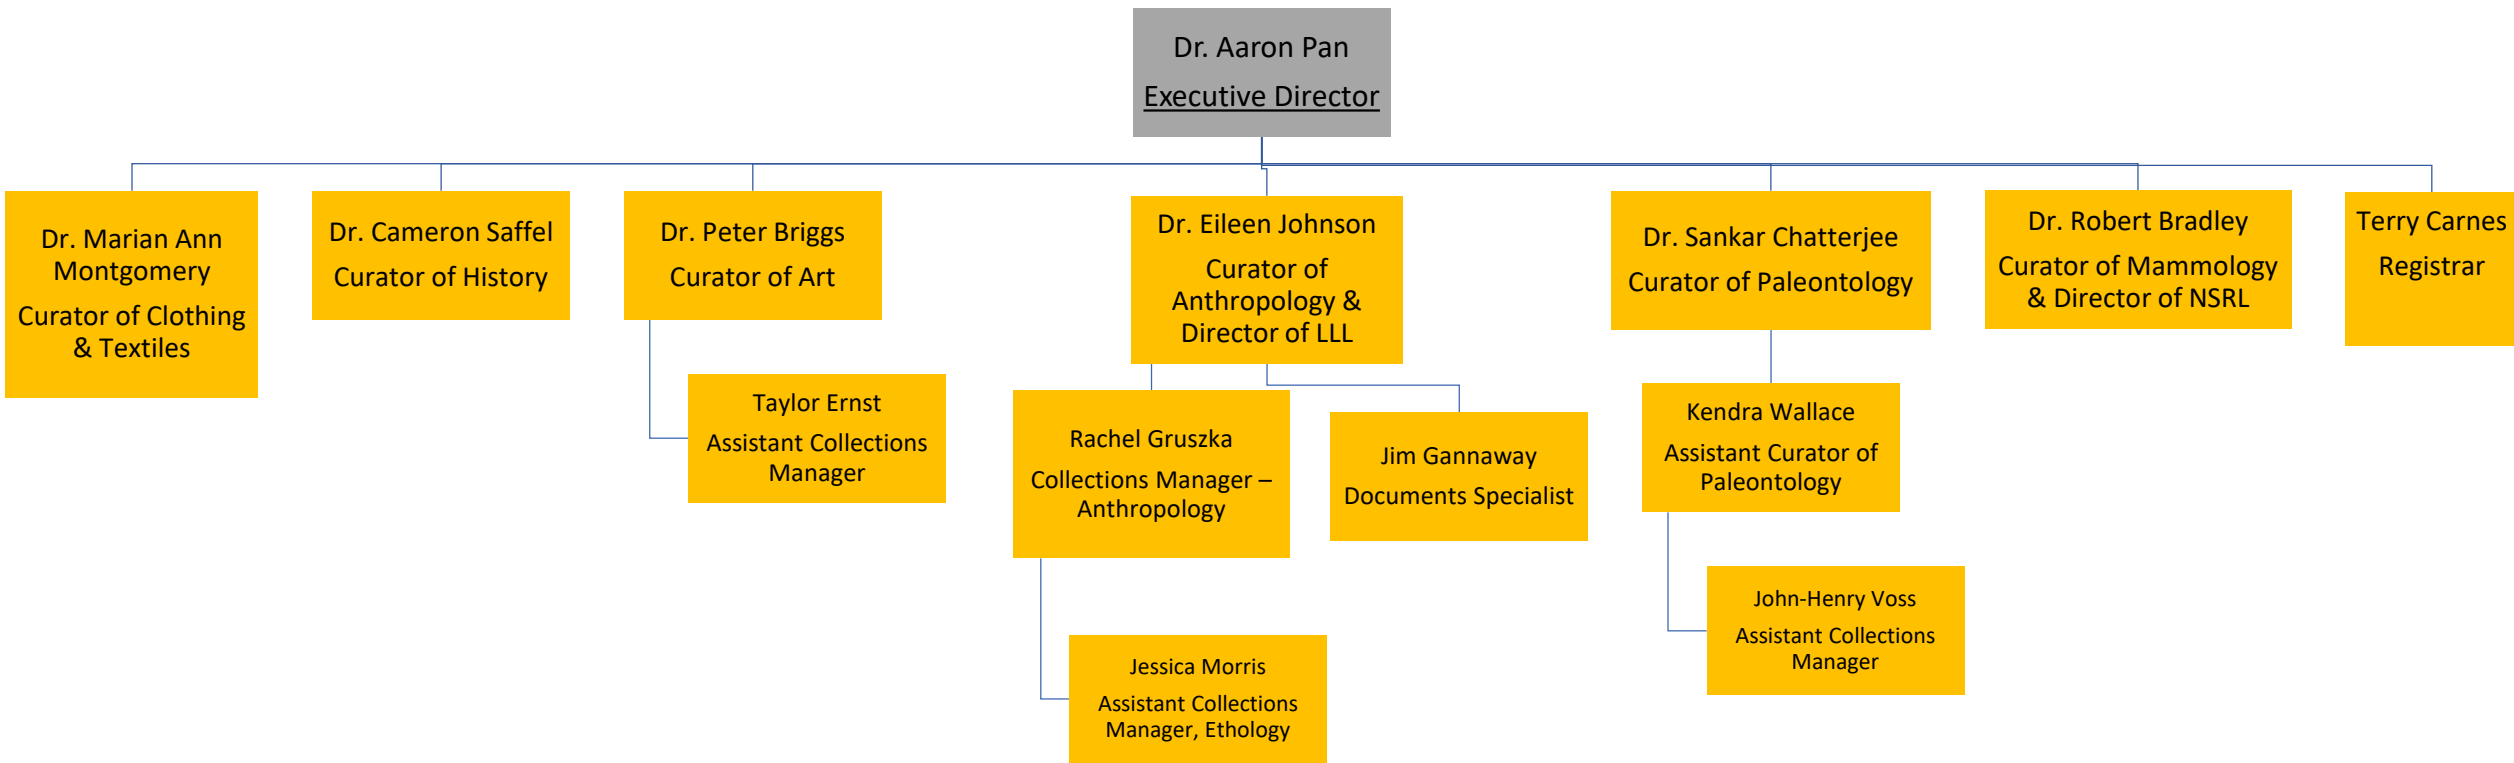

# Museum of Texas Tech University Outreach & Public Programming

# Museum of Texas Tech University Operations & Venues

# Museum of Texas Tech University Collections and Research Programs

# Museum of Texas Tech University Lubbock Lake Landmark (LLL)

Museum of Texas Tech University  
Natural Science Research Laboratory (NSRL)