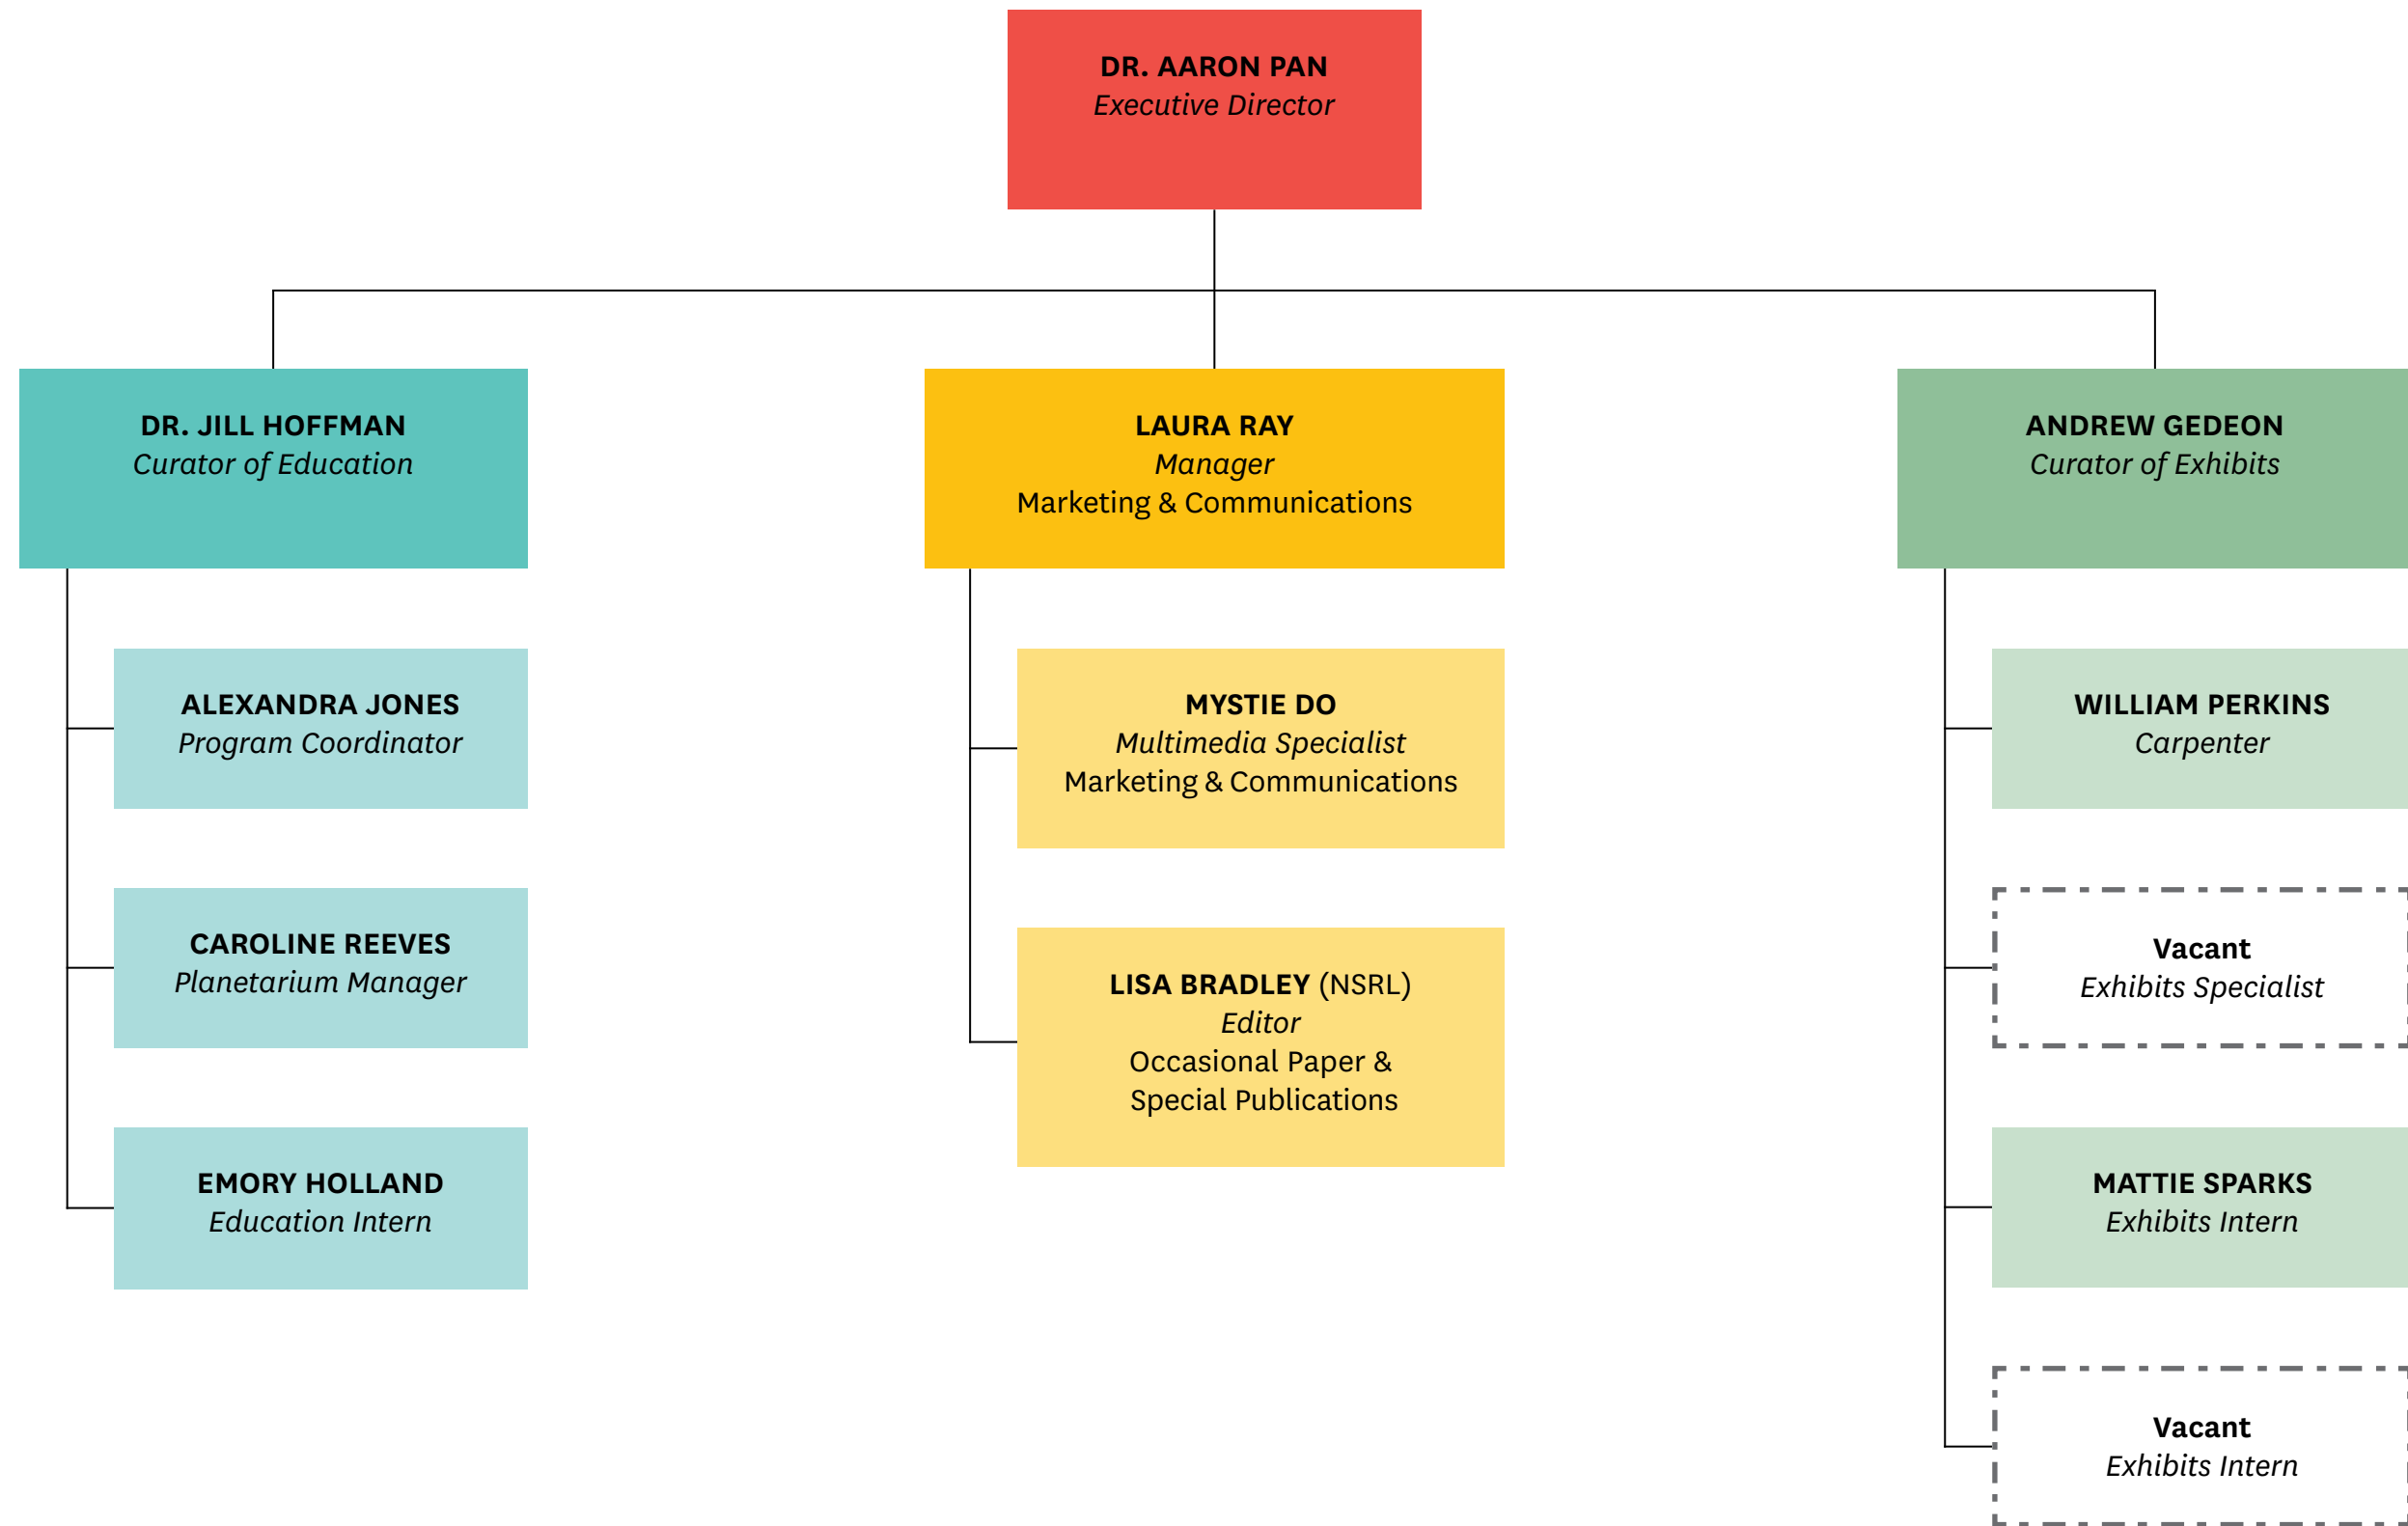

MUSEUM OF TEXAS TECH UNIVERSITY

MUSEUM OF TEXAS TECH UNIVERSITY | Outreach & Public Programming

MUSEUM OF TEXAS TECH UNIVERSITY | Collections & Research Programs

MUSEUM OF TEXAS TECH UNIVERSITY | Lubbock Lake Landmark (LLL)