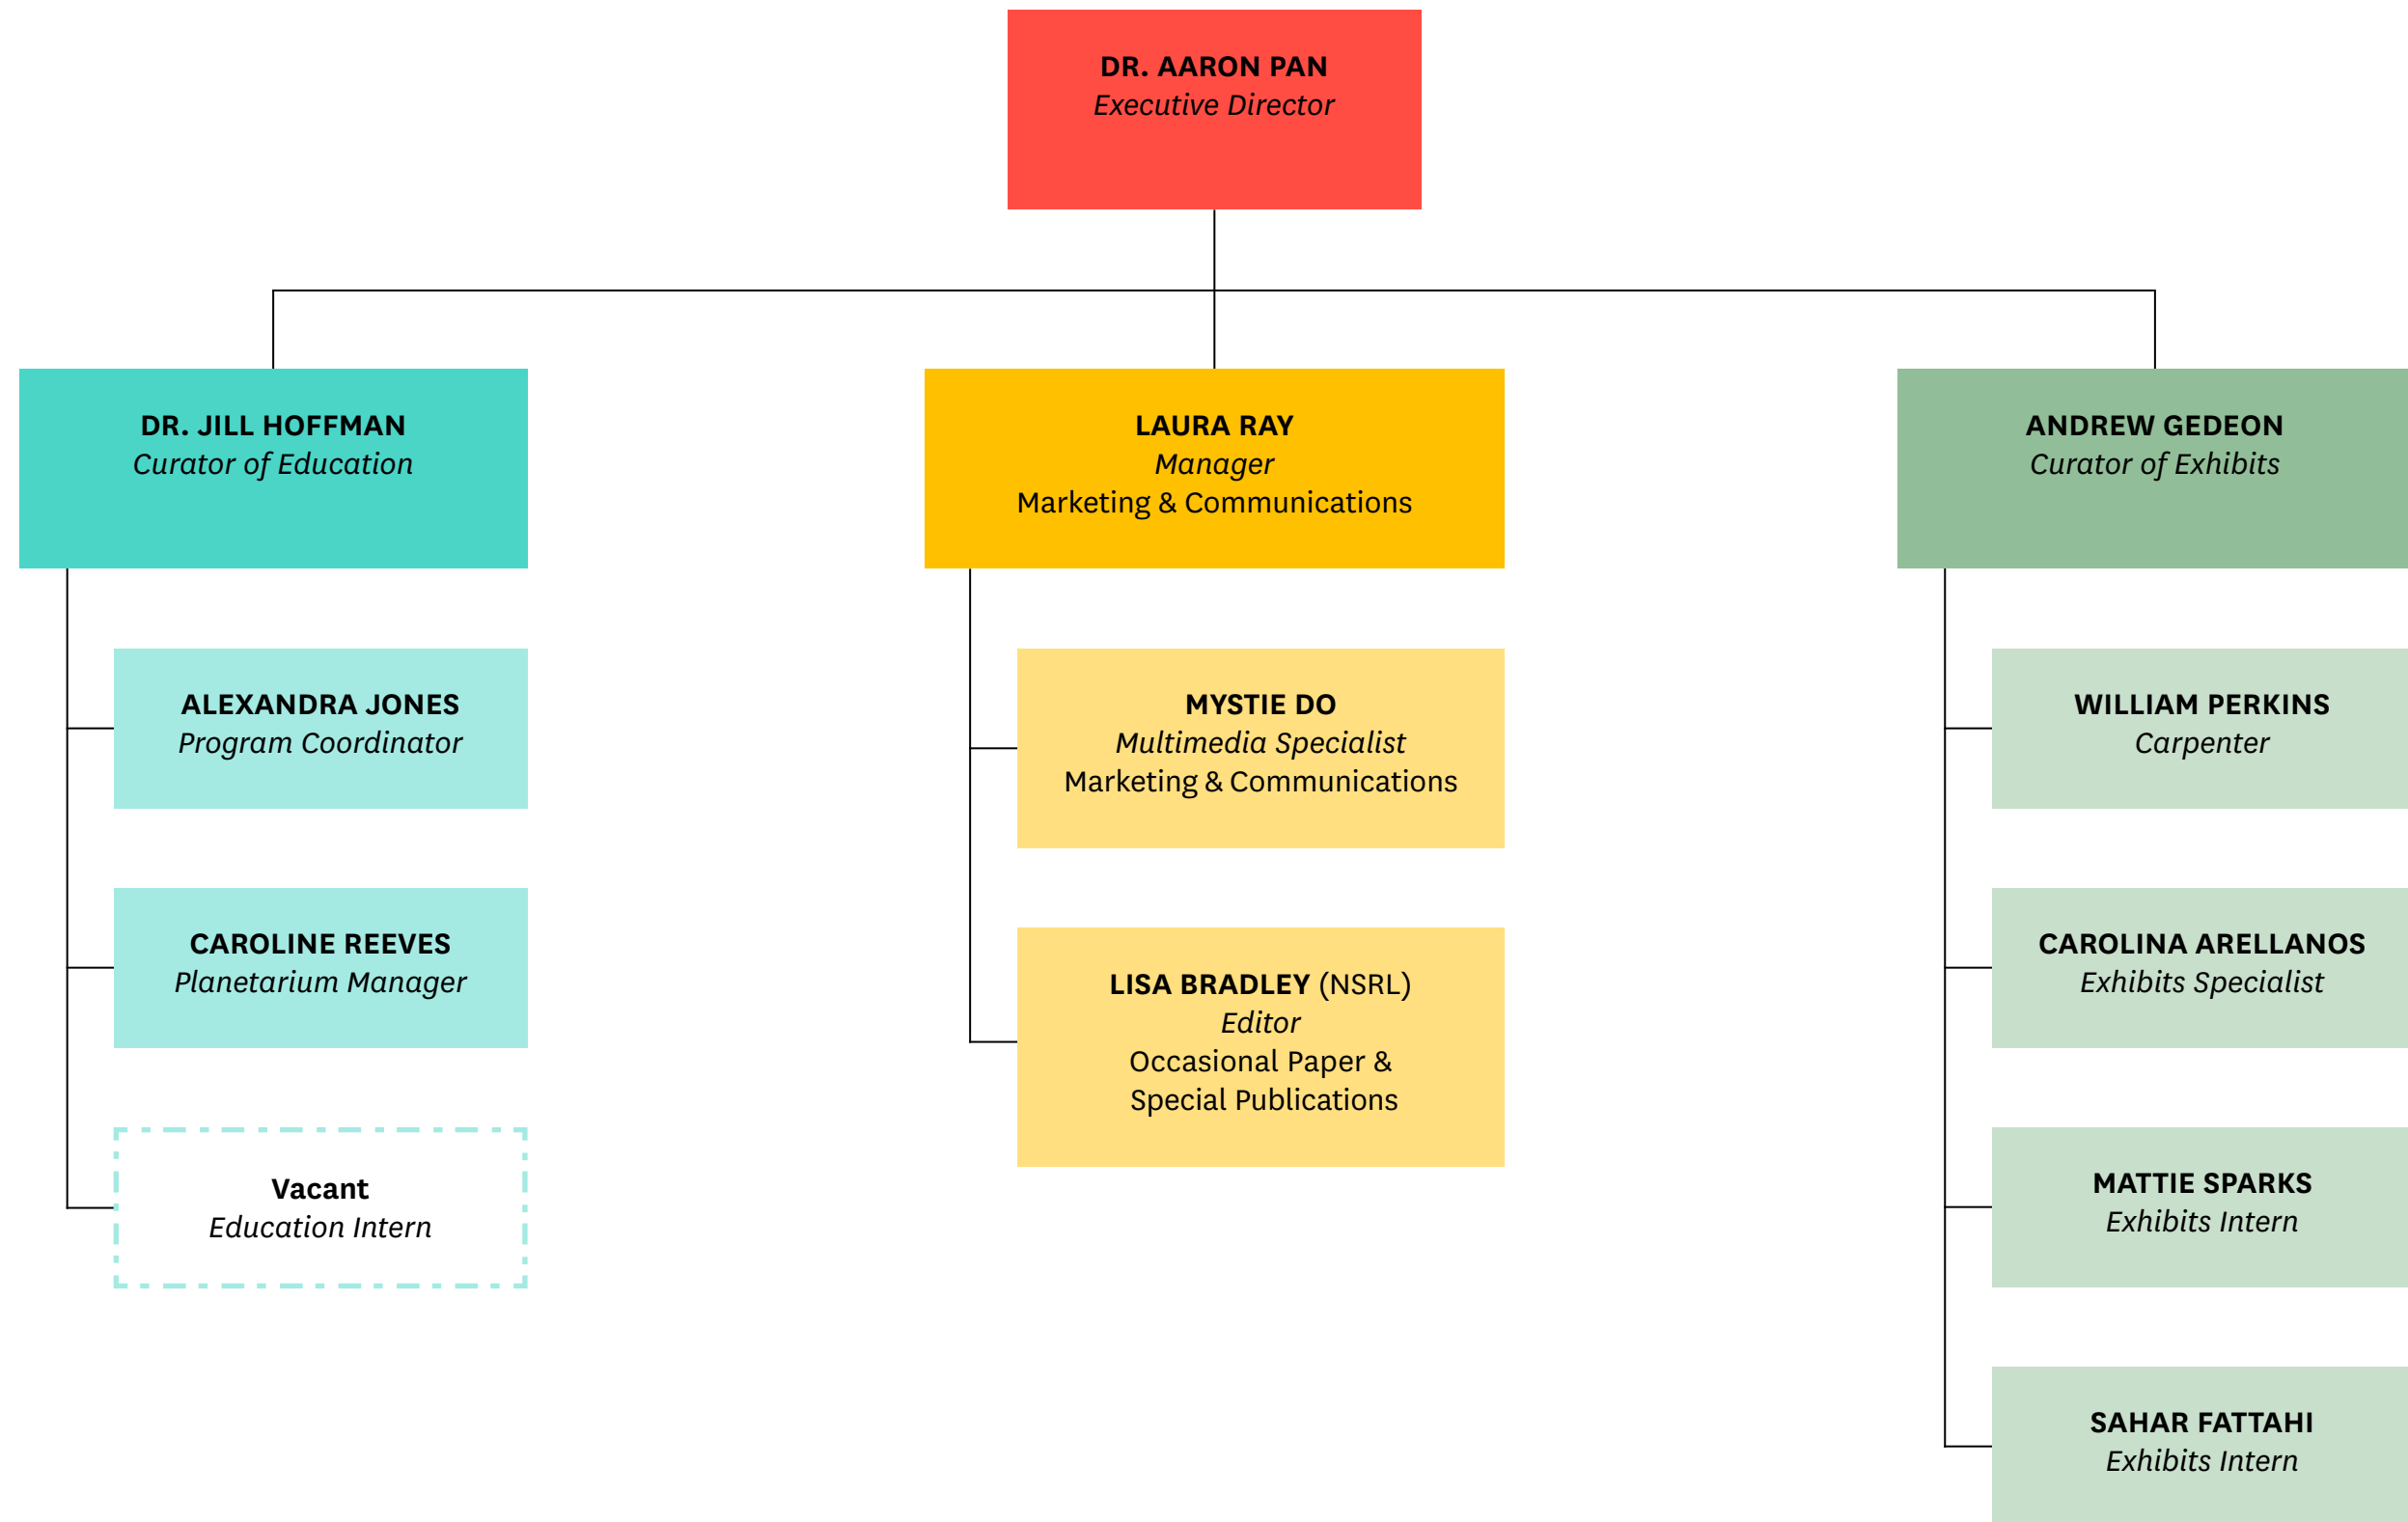

MUSEUM OF TEXAS TECH UNIVERSITY

MUSEUM OF TEXAS TECH UNIVERSITY | Outreach & Public Programming

MUSEUM OF TEXAS TECH UNIVERSITY | Collections & Research Programs

MUSEUM OF TEXAS TECH UNIVERSITY | Lubbock Lake Landmark (LLL)