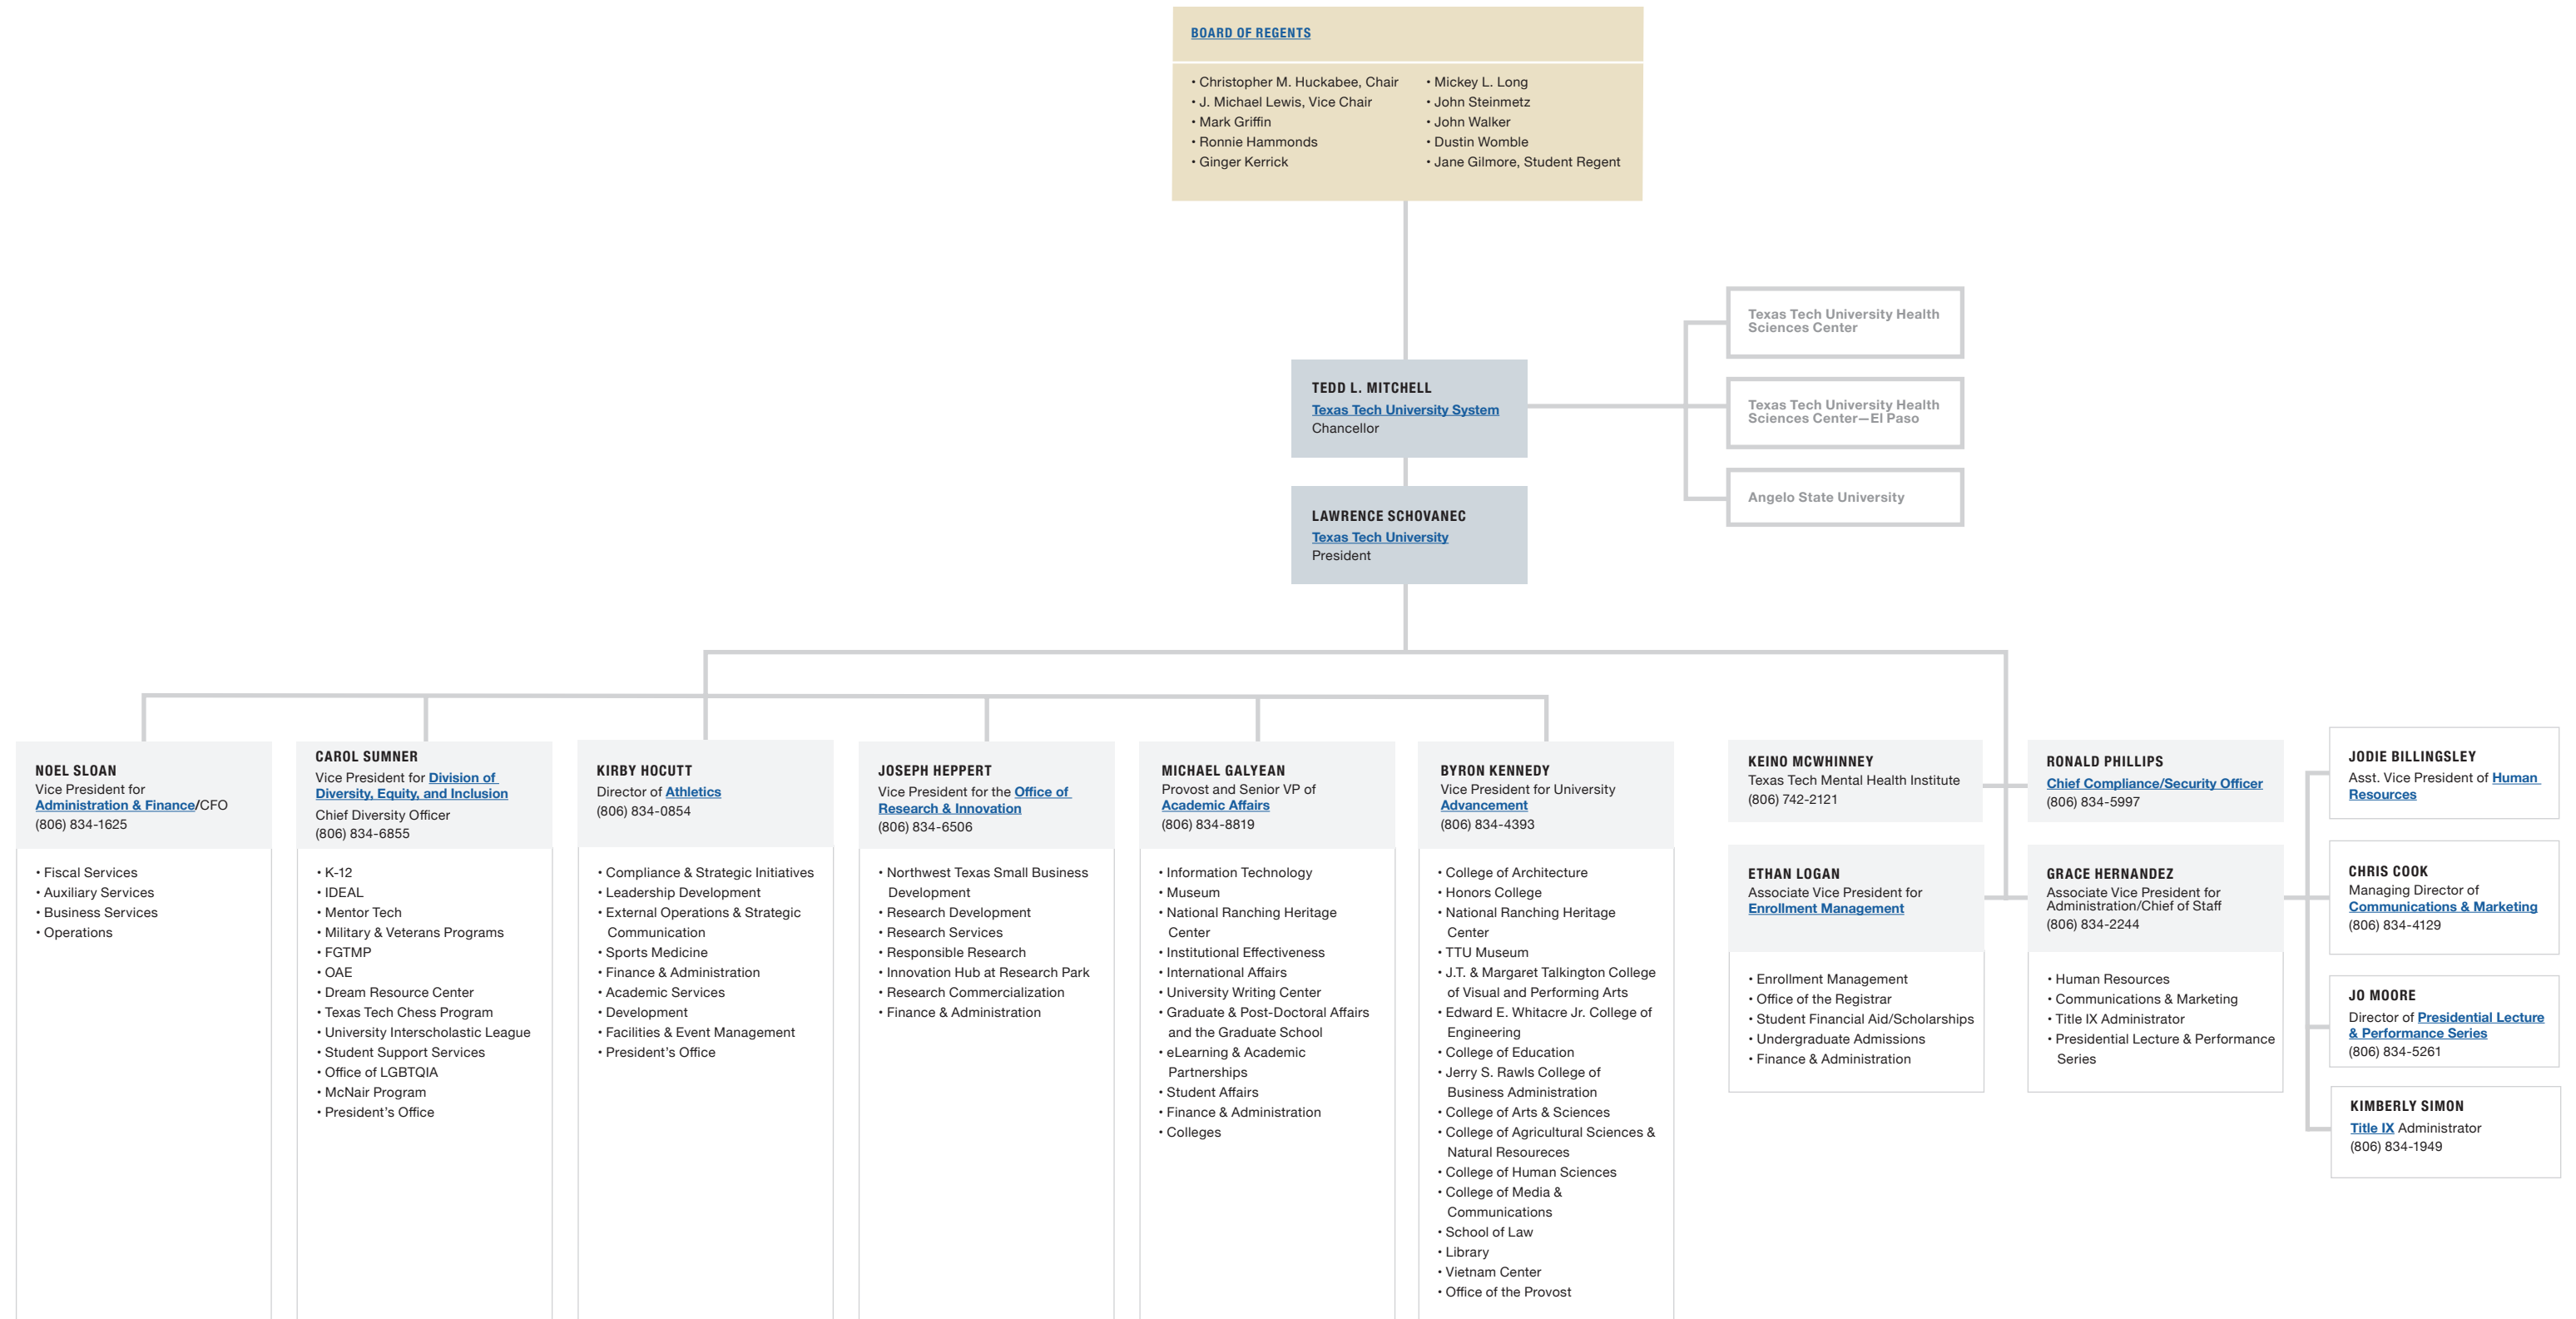

# TEXAS TECH UNIVERSITY

Administration Organizational Chart

# ADMINISTRATION & FINANCE

Organizational Chart

# DIVISION OF DIVERSITY, EQUITY & INCLUSION

Organizational Chart

# OFFICE OF COMPLIANCE AND SECURITY

Organizational Chart