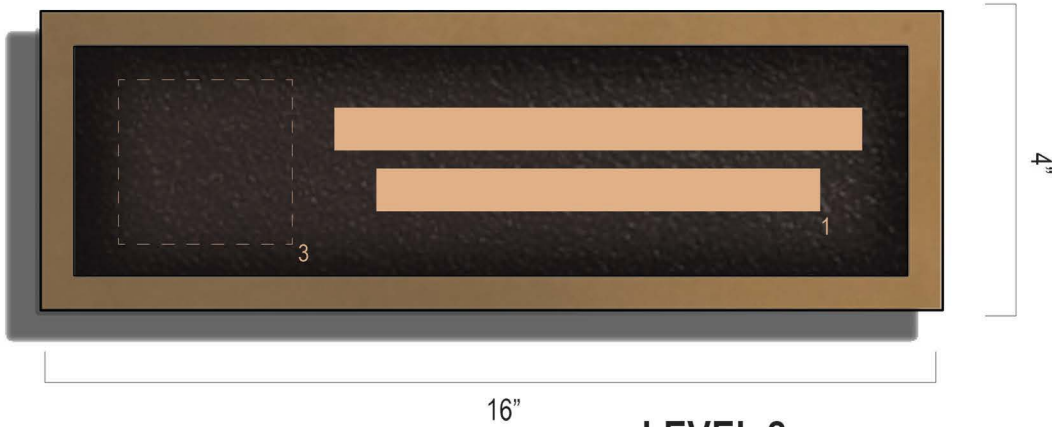

CAMPUS STANDARDS

DONOR SIGNAGE

(BRONZE)

LEGEND:

MATERIALS:

*Either bronze or acrylic sign material depending on existing building signage and donor circumstance (refer to bronze signage standard)

*Size may be limited due to cost and weight

	Funding Range ($)
Level 1	$0 - $499,999

	Funding Range ($)
Level 2	$500,000+

LEVEL 1

LEVEL 2