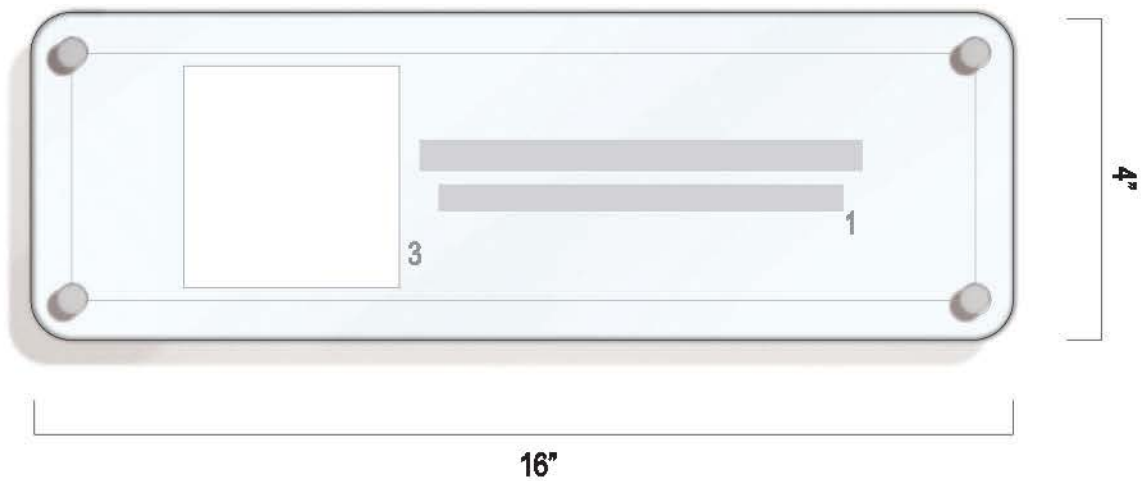

CAMPUS STANDARDS

INTERIOR DONOR SIGNAGE

LEVEL 1

LEGEND:

MATERIALS:

	Funding Range (\$)
Level 1	\$0 - \$249,999

LEVEL 1

****Option of vinyl window decal with Operations approval of image and location***

****Either bronze or acrylic sign material depending on existing building signage and donor circumstance (refer to bronze standard signage)***

CAMPUS STANDARDS

INTERIOR DONOR SIGNAGE

LEVEL 2

LEGEND:

MATERIALS: