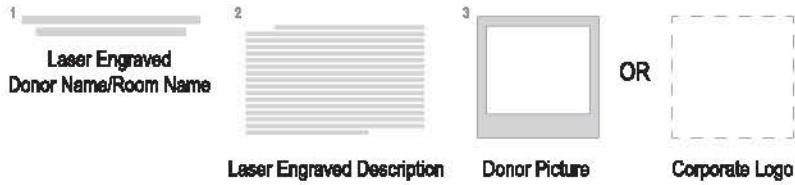

CAMPUS STANDARDS

INTERIOR DONOR SIGNAGE

LEVEL 3

LEGEND:

MATERIALS: