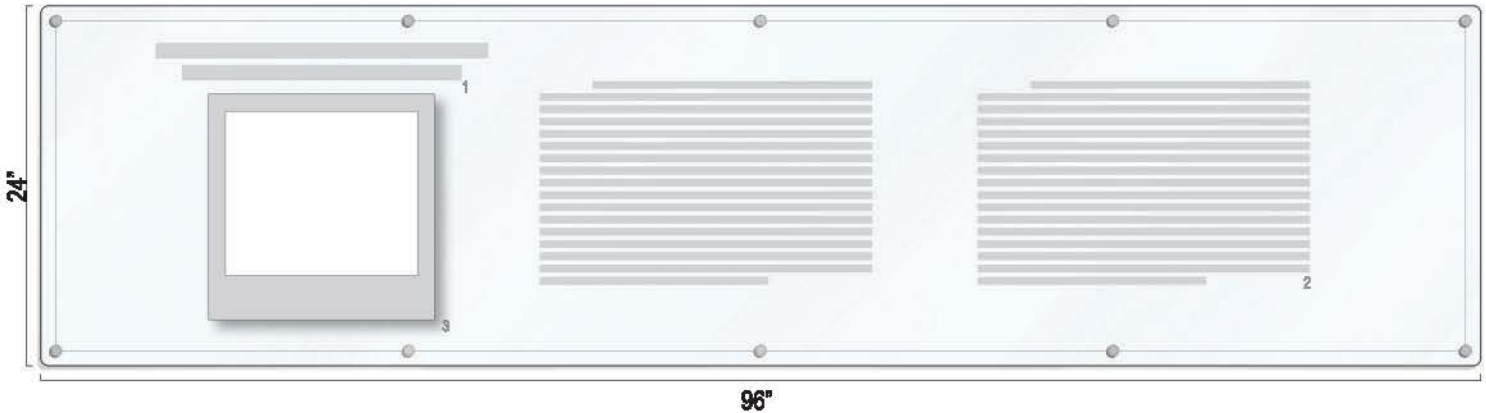

CAMPUS STANDARDS

INTERIOR DONOR SIGNAGE

LEVEL 4

LEGEND:

MATERIALS:

LEVEL 1

	Funding Range (\$)
Level 4	\$1,000,000+

LEVEL 4