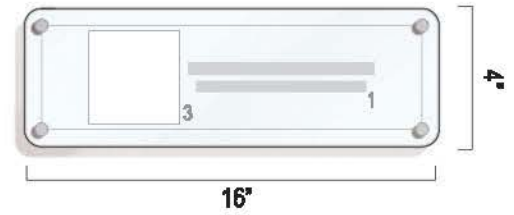

CAMPUS STANDARDS

INTERIOR DONOR SIGNAGE

LEVEL 4

LEGEND:

MATERIALS:

LEVEL 1

	Funding Range (\$)
Level 4	\$1,000,000+

LEVEL 4