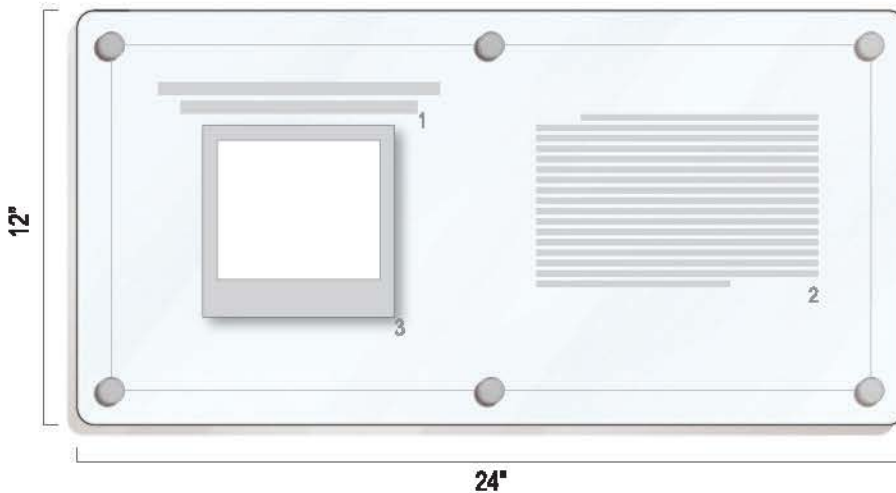

LEVEL 2

*Option of vinyl window decal with Operations approval of image and location

*Either bronze or acrylic sign material depending on existing building signage and donor circumstance (refer to bronze standard signage)