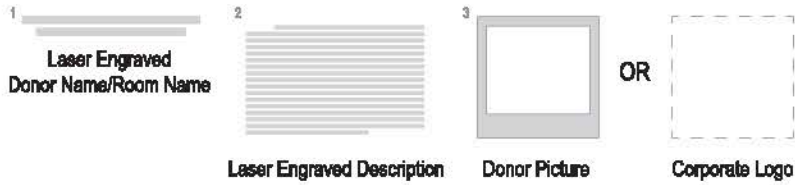

CAMPUS STANDARDS

INTERIOR DONOR SIGNAGE

LEVEL 2

LEGEND:

MATERIALS: