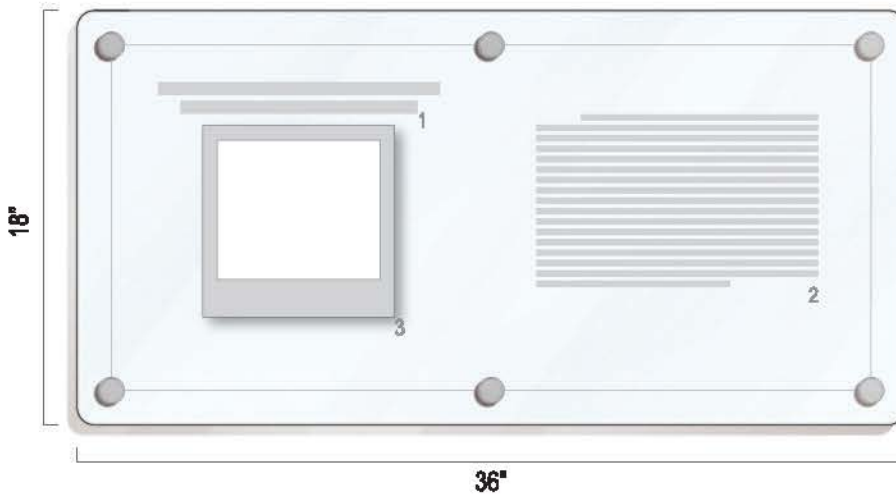

CAMPUS STANDARDS

INTERIOR DONOR SIGNAGE

LEVEL 3

LEGEND:

MATERIALS:

	Funding Range (\$)
Level 3	\$500,000 - \$999,999

LEVEL 1

LEVEL 3