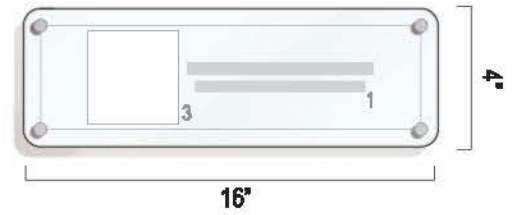

CAMPUS STANDARDS

INTERIOR DONOR SIGNAGE

LEVEL 3

LEGEND:

MATERIALS:

	Funding Range (\$)
Level 3	\$500,000 - \$999,999

LEVEL 1

LEVEL 3