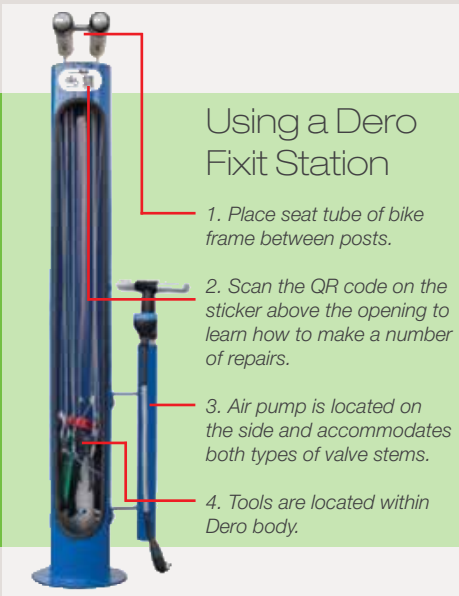

Transportation & Parking Services

Cycling Resources

Free Bicycle Registration

Register your bicycle online for free at www.parking.ttu.edu. Bicycle registration provides a way to establish legal ownership of your bicycle in case it must be identified. It also increases the likelihood of your bicycle being returned to you if stolen.

Used Bicycle Sales

Held online at least once per year in August near the start of the school year.

Free Bike Clinics

Held every April and October near the Student Union Building. Get free bicycle diagnostics, register on site, and more!

Campus Resources

Outdoor Pursuits Center's Bike Tech

Housed in the Rec Center. Offers the free use of tools to repair your bicycle. Parts and full-service repairs can be purchased.

Texas Tech Cycling Club

Club sport that bikes for fun and competition. [f/TechCycling](https://www.facebook.com/TechCycling)

Have questions? Need help?
Contact us!

TEXAS TECH UNIVERSITY

Transportation & Parking Services™

<http://www.parking.ttu.edu/bicycle>

407 Flint Avenue, Box 43161 Lubbock, Texas 79409

bike.parking@ttu.edu (806)-742-PARK

@TTUParking [f/TTUParking](https://www.facebook.com/TTUParking)