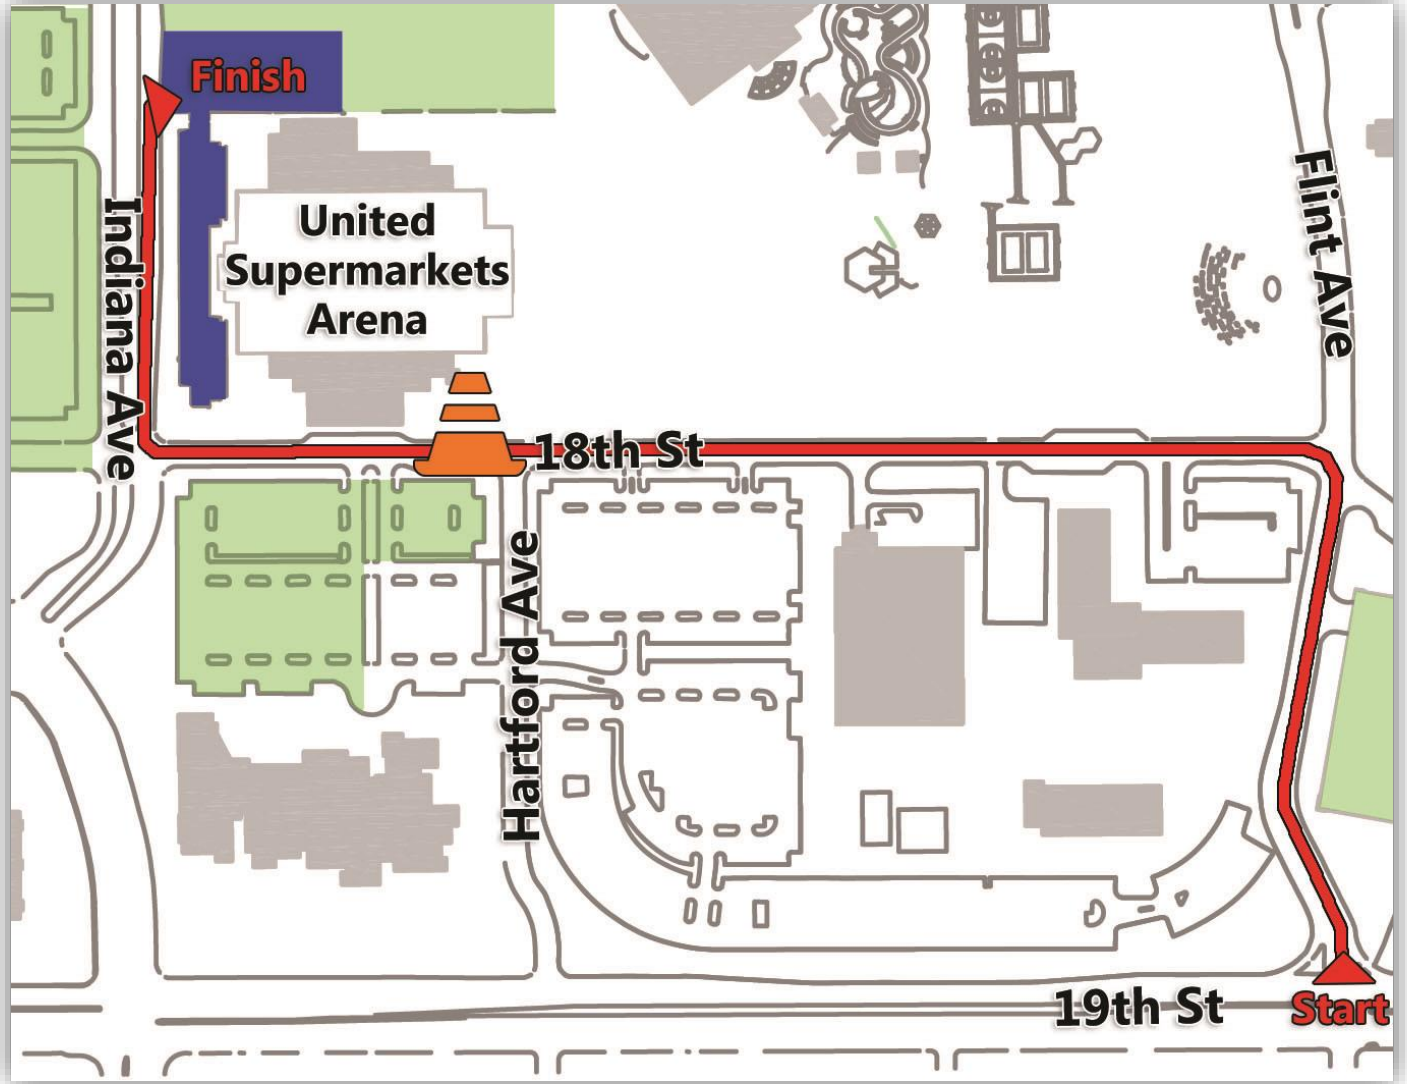

Accessible Parking Driving Directions

Start by heading north on Flint Avenue. Turn left at the 18th and Flint traffic signal. **At 18th and Hartford Avenue, a peace officer will verify accessible (ADA) placards and license plates before entrance.** Follow the route to the entrance of the accessible lot. Once full, additional accessible parking is available in the park-and-ride area west of 10th and Texas Tech Parkway. Free shuttle is provided.