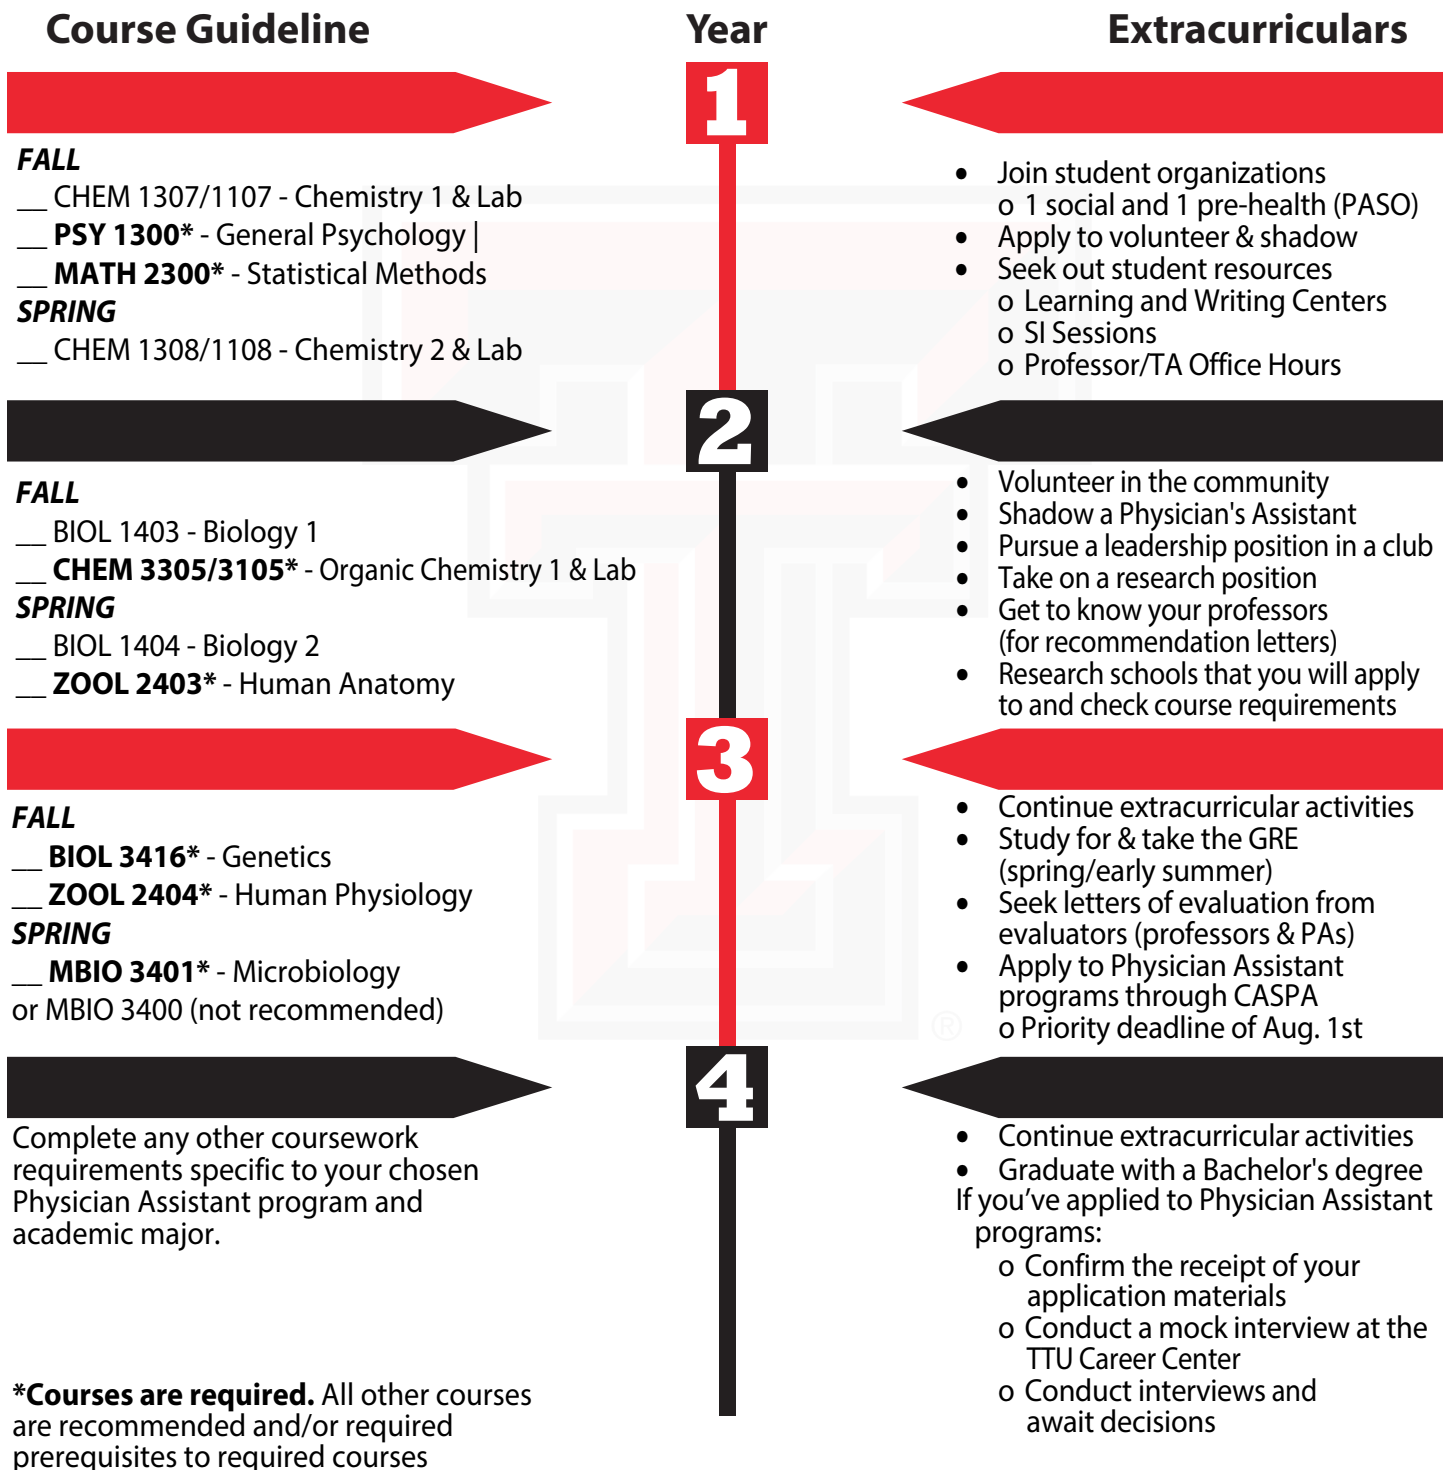

Pre-Physician Assistant

Success Roadmap

*Courses are required. All other courses are recommended and/or required prerequisites to required courses

TEXAS TECH UNIVERSITY

Pre-Professional Health Careers™

TTU PPHC
PPHC@TTU.EDU
806.742.3078