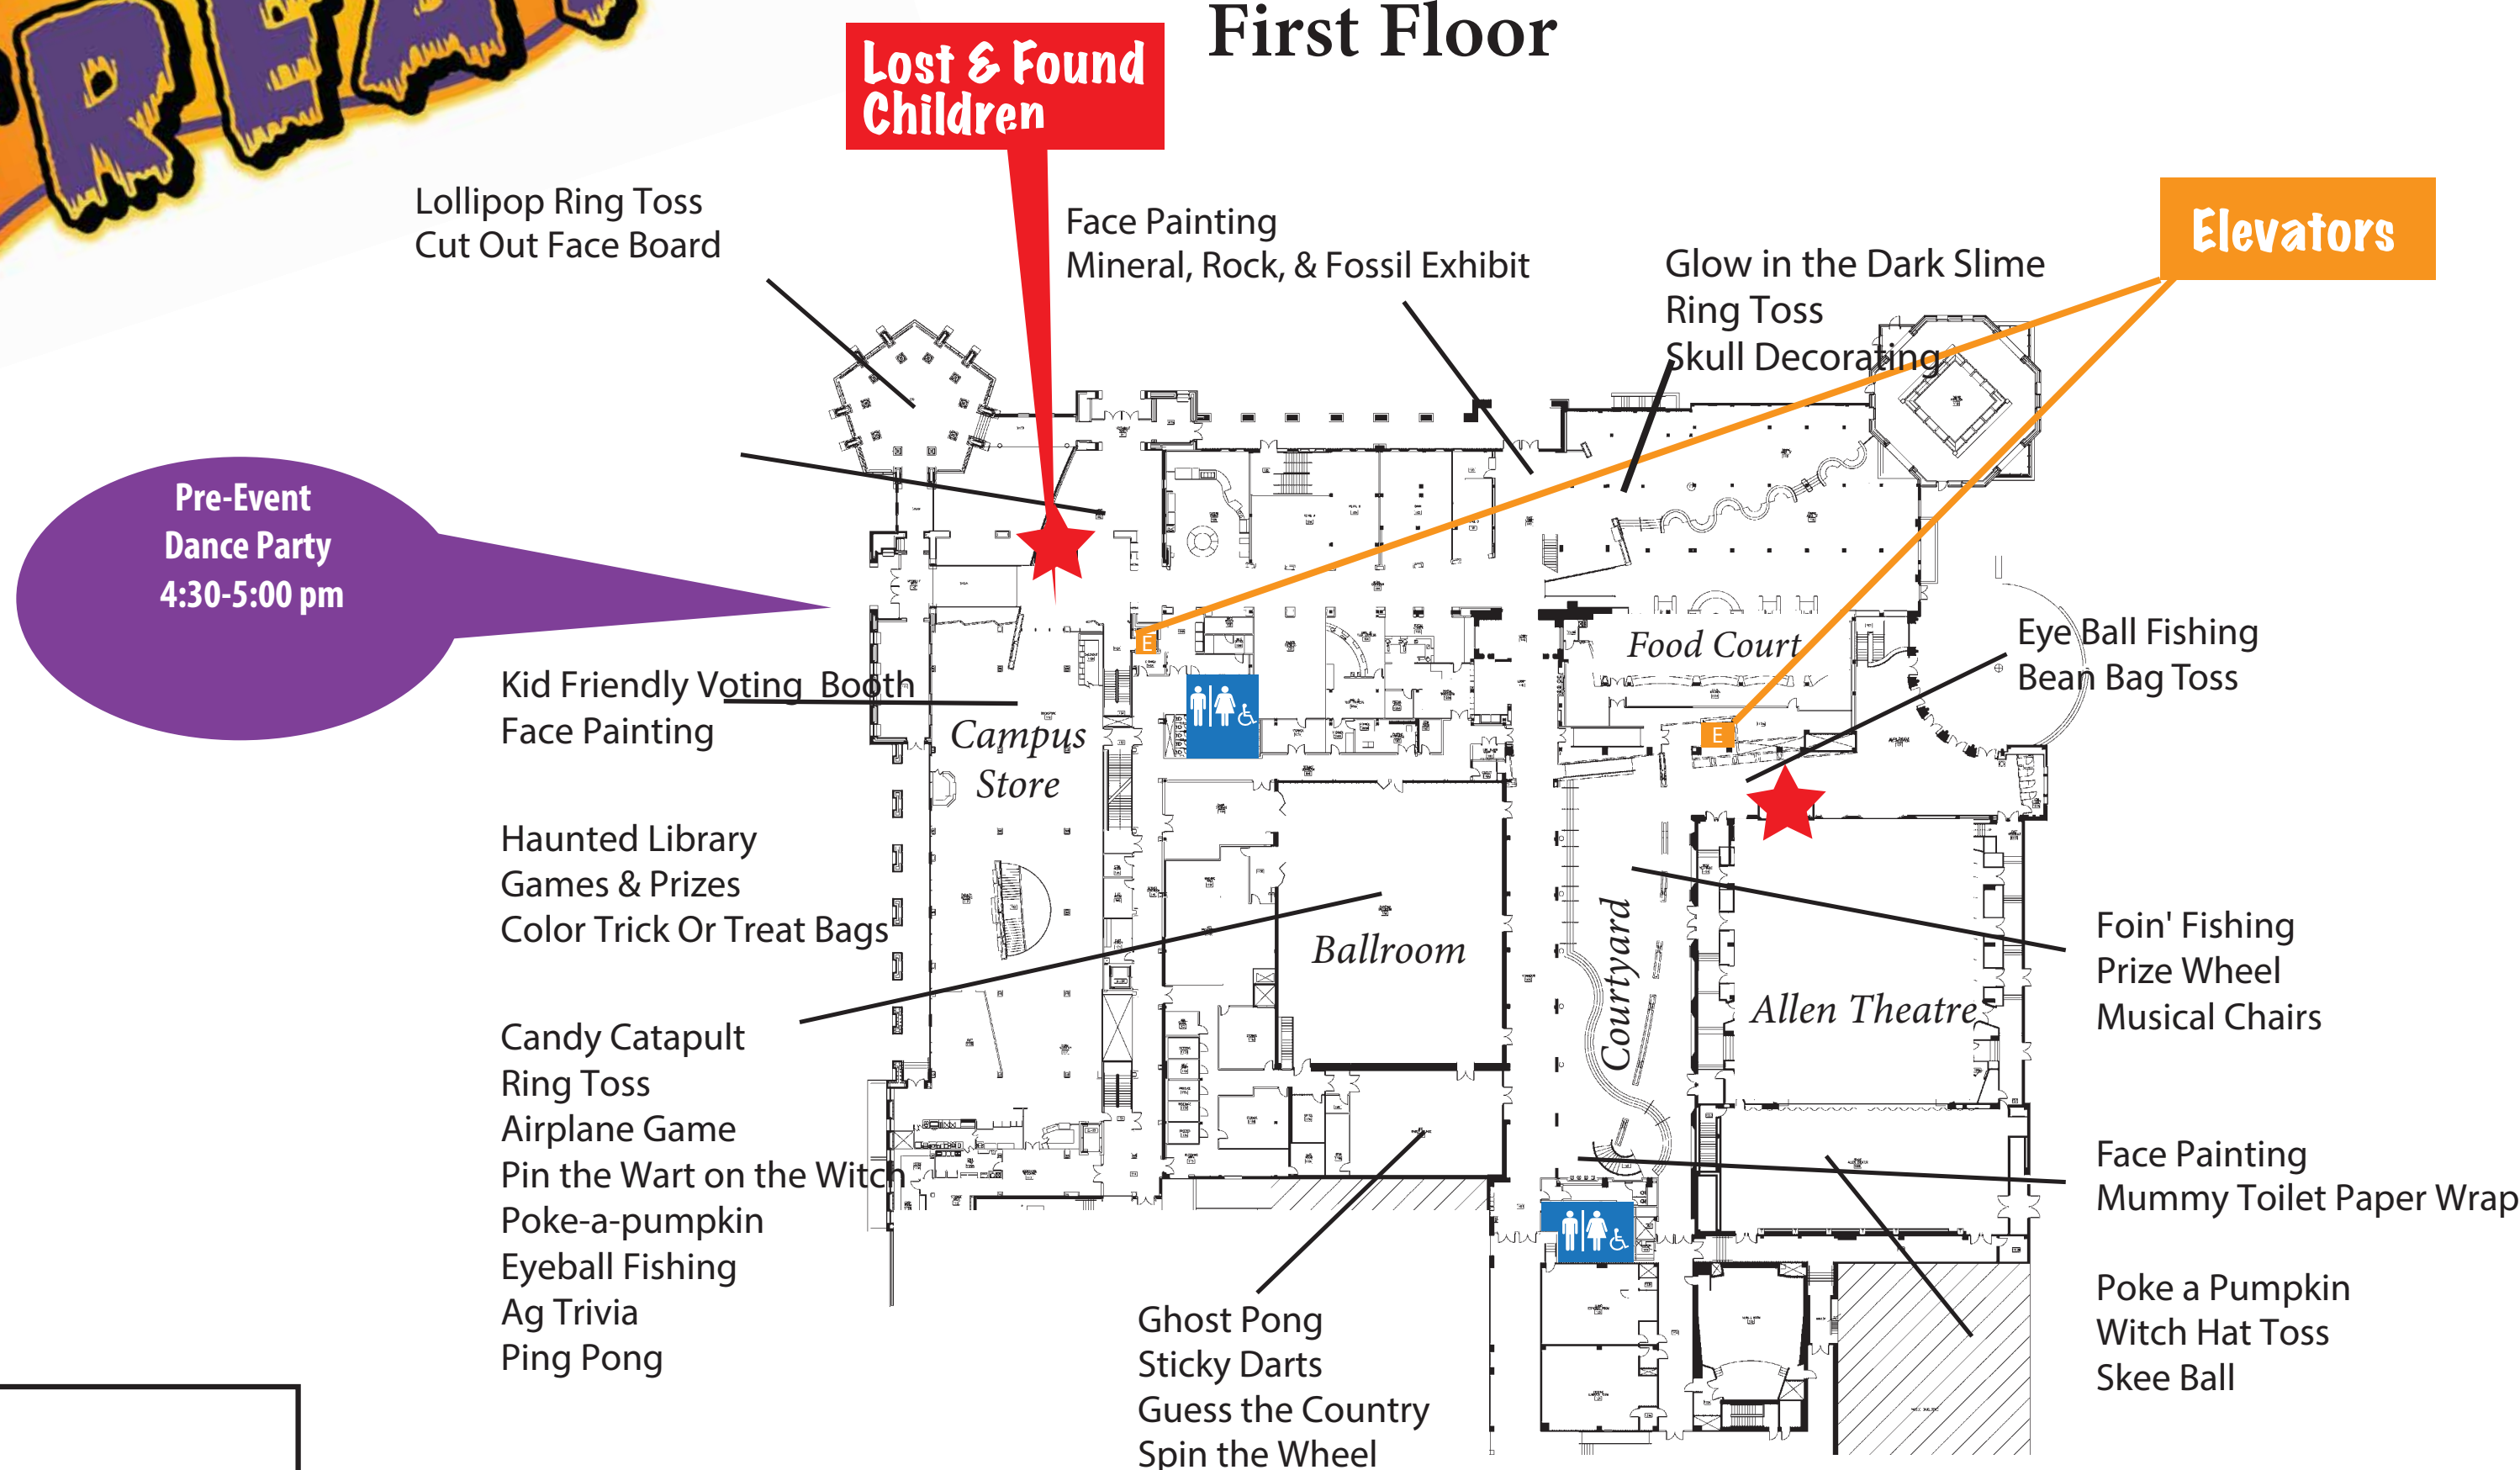

Welcome to TECH OF TREAT

2022 Event Map

First Floor

KEY:

-  Elevator
-  Restrooms
-  Information Desk

Second Floor

West Basement (Below Campus Store)

TEXAS TECH UNIVERSITY
Student Union & Activities