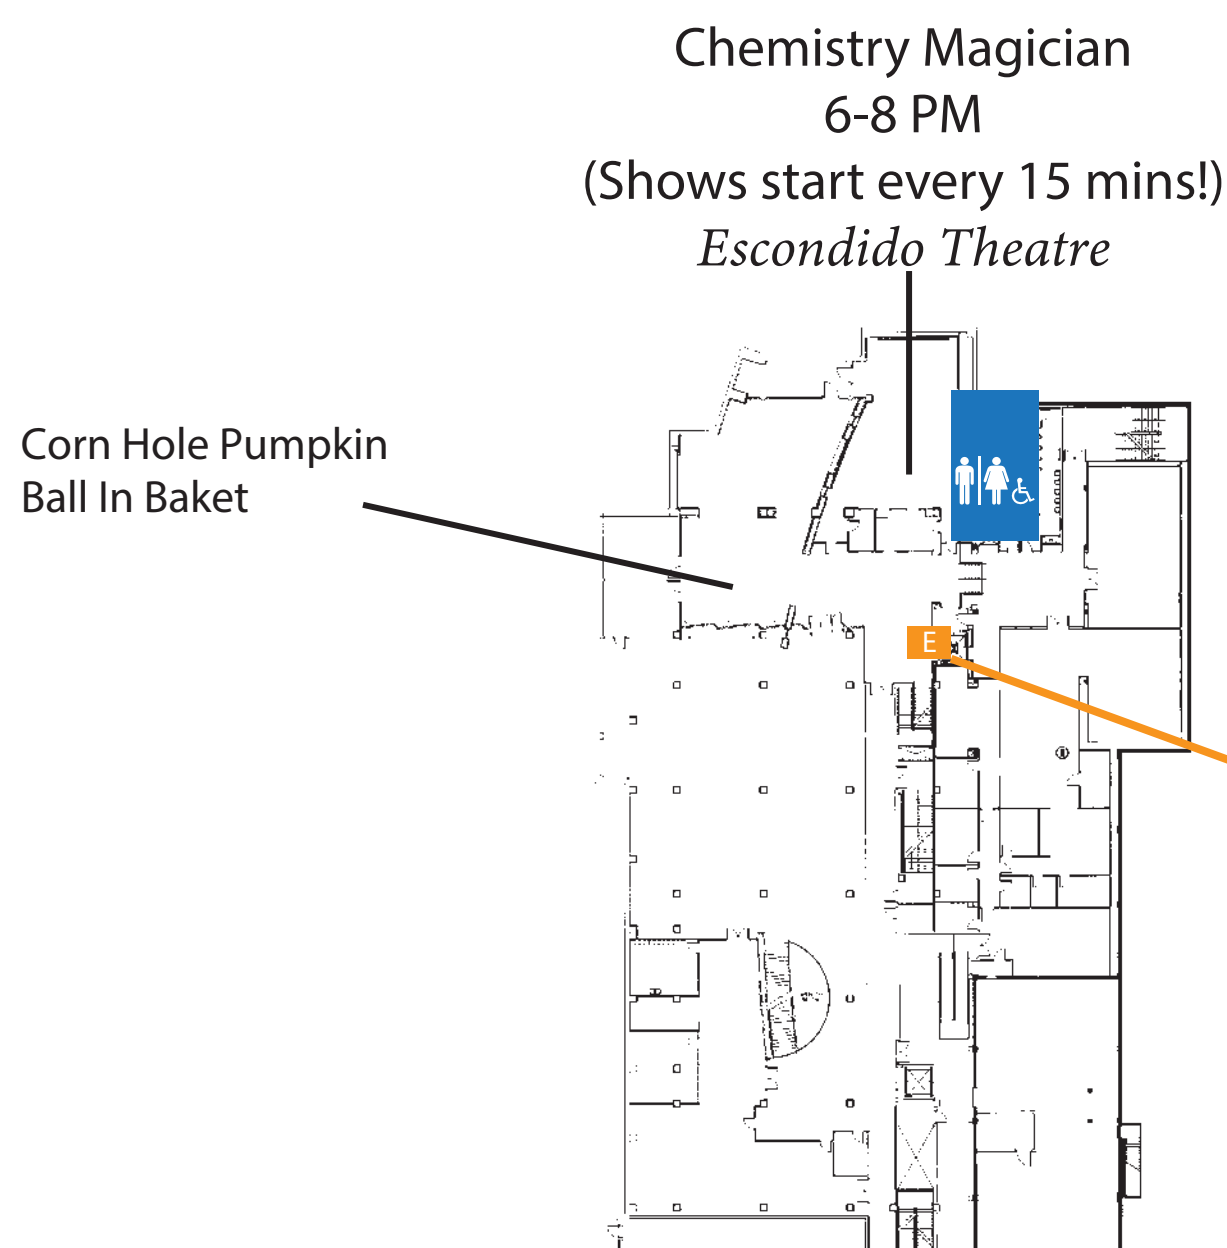

Welcome to TECH OF TREAT

2022 Event Map

First Floor

KEY:

-  Elevator
-  Restrooms
-  Information Desk

Second Floor

West Basement (Below Campus Store)

TEXAS TECH UNIVERSITY
Student Union & Activities