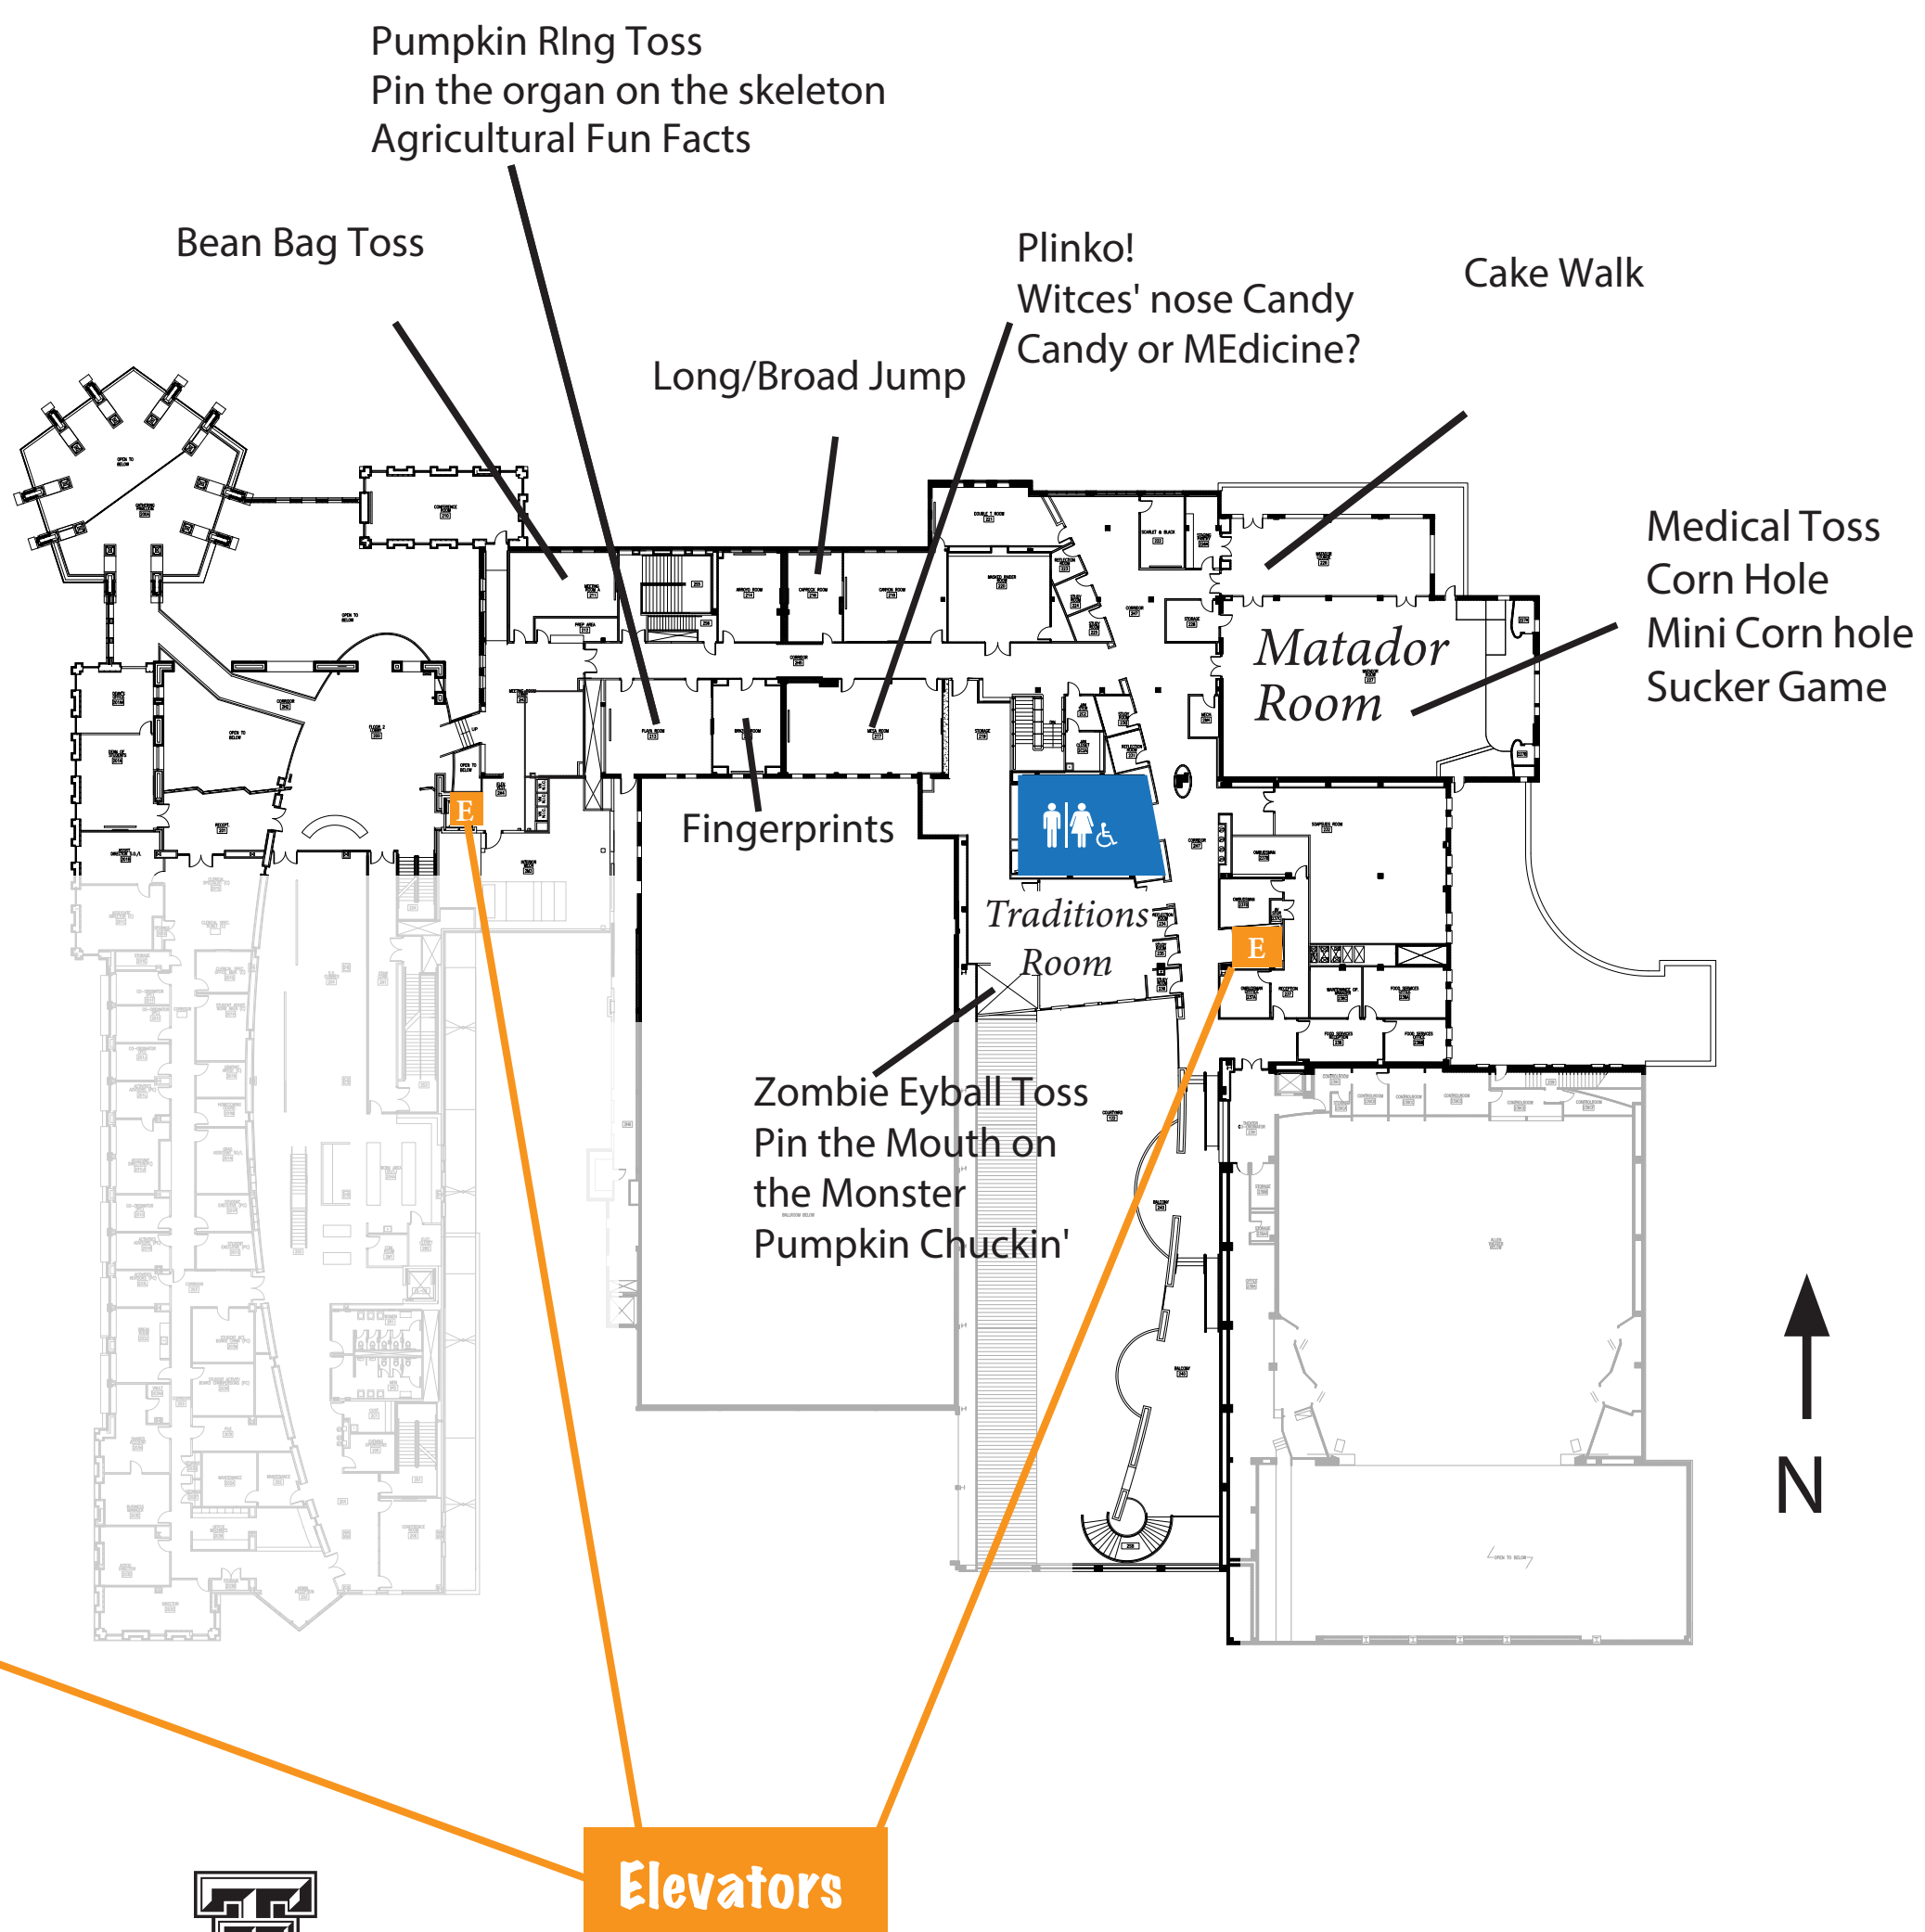

Welcome to TECH OF TREAT

2022 Event Map

First Floor

KEY:

-  Elevator
-  Restrooms
-  Information Desk

Second Floor

West Basement (Below Campus Store)

TEXAS TECH UNIVERSITY
Student Union & Activities