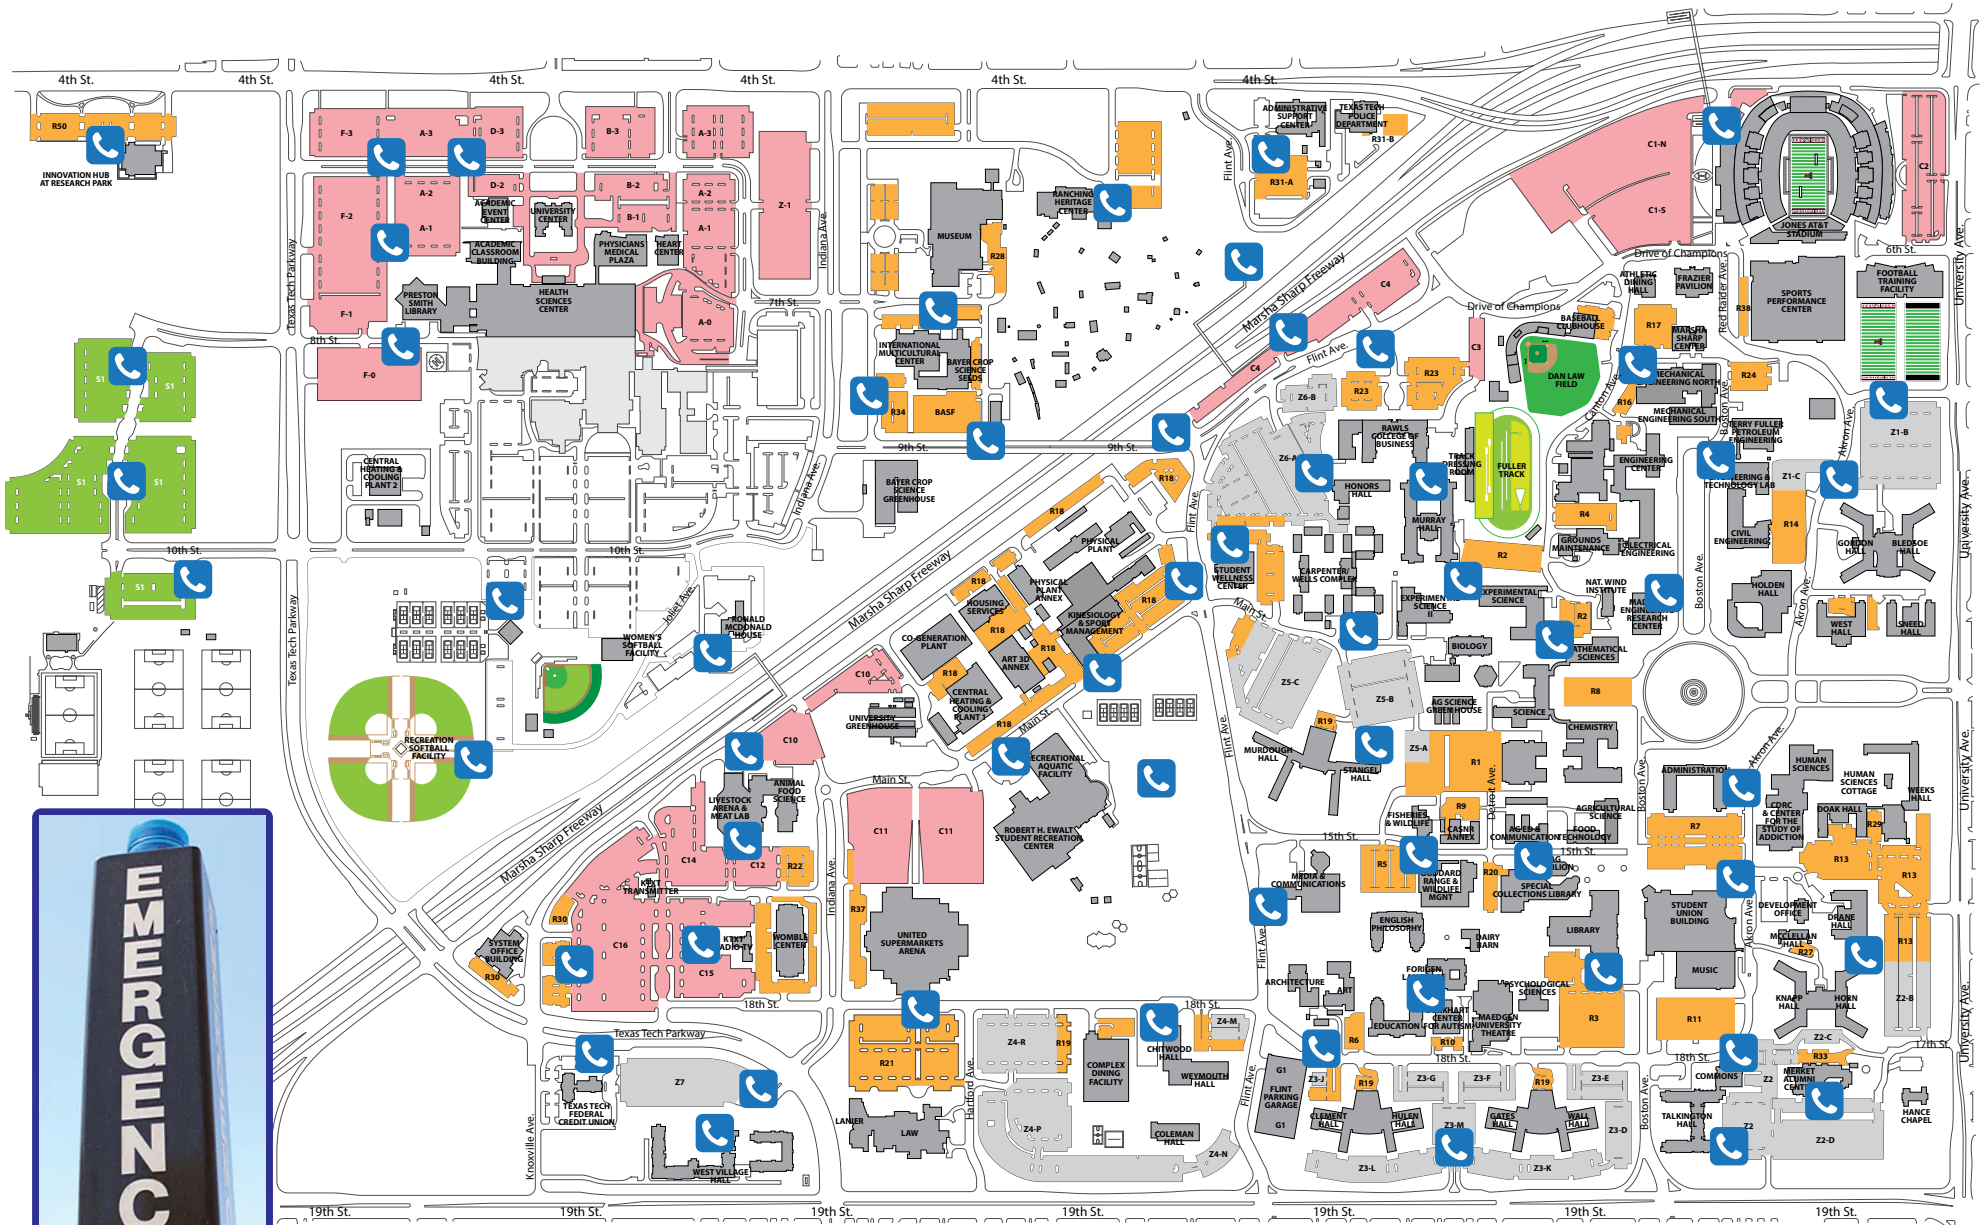

OUTDOOR BLUE PHONE LOCATIONS ON TEXAS TECH CAMPUS

REVISED MAP JUNE 2023